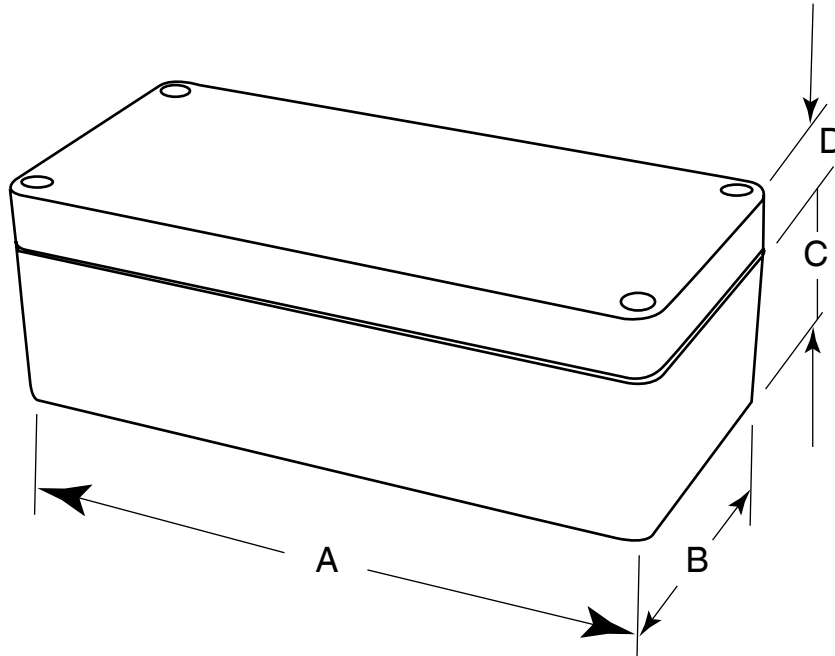

Standard

- UL/cUL 508 Type 1, 2, 3, 4, 4X, 12 & 13
- Complies with**
- NEMA 1, 2, 3, 4, 4X, 12, 13
 - IEC 60529, IP66

Construction

- Two piece molded fiberglass reinforced polyester construction.
- Captive polyfibre cover screws are provided with a standard slot head.
- Cover screws fasten into pre-threaded holes.
- The threaded cover screw holes also provide single channel access to rear mounting positions.
- Recessed neoprene gasket with tongue and groove construction is oil and petroleum resistant.
- Threaded stainless steel inserts provide for internal mounting.
- Spring loaded stainless steel hinge pins are standard, allowing for quick lid removal.

Finish

- Grey RAL 7000

Accessories

- Galvanized Steel Inner panels...see page 107

Polyester Enclosure - NEMA 4X

1590ZGRP Series

Corrosion Resistant

Junction Boxes

Part Number	Units	Dimensions				Optional Inner Panel Part Number
		A	B	C	D	
1590ZGRP081	inch	3.15	2.95	1.57	0.59	1590ZGRP081PL
	mm	80	75	40	15	
1590ZGRP082	inch	4.33	2.95	1.57	0.59	1590ZGRP082PL
	mm	110	75	40	15	
1590ZGRP083	inch	6.30	2.95	1.57	0.59	1590ZGRP083PL
	mm	160	75	40	15	
1590ZGRP121	inch	4.80	4.72	2.56	0.98	1590ZGRP121PL
	mm	122	120	65	25	
1590ZGRP123	inch	8.66	4.72	2.76	0.79	1590ZGRP123PL
	mm	220	120	70	20	
1590ZGRP131	inch	7.48	2.95	1.57	0.59	1590ZGRP131PL
	mm	190	75	40	15	
1590ZGRP161	inch	6.30	6.30	2.76	0.79	1590ZGRP161PL
	mm	160	160	70	20	
1590ZGRP162	inch	10.24	6.30	2.76	0.79	1590ZGRP162PL
	mm	260	160	70	20	
1590ZGRP233	inch	9.84	7.87	3.74	0.98	1590ZGRP233PL
	mm	250	200	95	25	
1590ZGRP234	inch	10.04	9.84	3.74	0.98	1590ZGRP234PL
	mm	255	250	95	25	
1590ZGRP235	inch	10.04	9.84	3.74	2.56	1590ZGRP234PL
	mm	255	250	95	65	
1590ZGRP243	inch	15.75	9.84	3.74	0.98	1590ZGRP243PL
	mm	400	250	95	25	
1590ZGRP263	inch	23.62	9.84	3.74	0.98	1590ZGRP263PL
	mm	600	250	95	25	