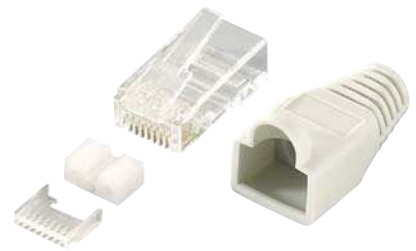

## Plug Connector Cat.6 RJ45 100pcs. set, shielded, incl. plug, guide plate and boot

### Technical Features

For shielded Cat.6 round cable

With gold plated pins

With guide plate and bend relief

For stranded wire

Set with 100 pcs each

RAL7035 Light Grey or RAL9005 Black

Part-No.	Color	EAN Code
MP0021	Grey	4052792027488
MP0022	Black	4052792027471