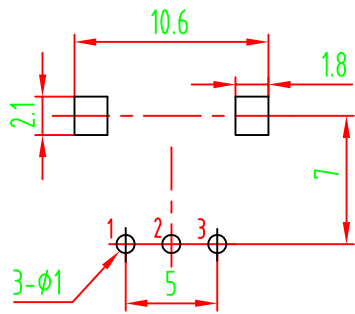

HESTORE.HU

elektronikai alkatrész áruház

EN: This Datasheet is presented by the manufacturer.

Please visit our website for pricing and availability at www.hestore.hu.

SRPASSIVES

L	15	20	25
l	6	7	12

2				5			
1				4			
	DATE	REVISION	APPROVED	3			
	钱庭鸥	宋继鹏	MODER:	R9011-1			DRAWING NO:
	2016.10.13	2016.10.13					
DWN	DHKD	APPD					