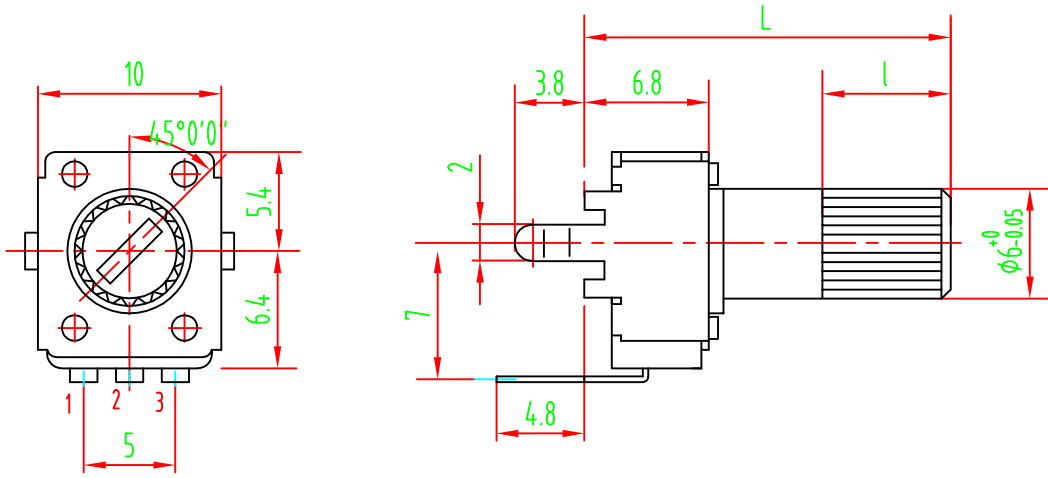

HESTORE.HU

elektronikai alkatrész áruház

EN: This Datasheet is presented by the manufacturer.

Please visit our website for pricing and availability at www.hestore.hu.

SRPASSIVES

L	15	20	25
l	6	7	12

2				5			
1				4			
	DATE	REVISION	APPROVED	3			
	钱庭鸥	宋继鹏	MODER:	R9011-1			DRAWING NO:
	2016.10.13	2016.10.13					
DWN	DHKD	APPD					

SRPASSIVES

H	6.5
	10

L	15	20	25
	l	6	7

2				5			
1				4			
	DATE	REVISION	APPROVED	3			
	钱庭鸥 2016.10.13	宋继鹏 2016.10.13	MODER:	R9011-2			DRAWING NO:
DWN	DHKD	APPD					