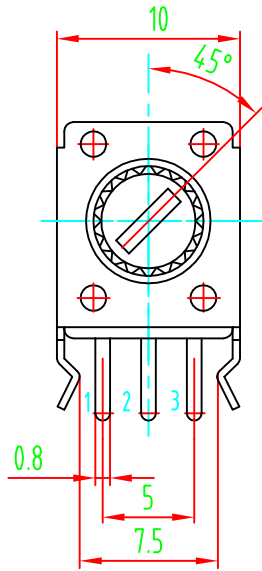

HESTORE.HU

elektronikai alkatrész áruház

EN: This Datasheet is presented by the manufacturer.

Please visit our website for pricing and availability at www.hestore.hu.

SRPASSIVES

L	15	20	25
l	6	7	12

2				5			
1				4			
	DATE	REVISION	APPROVED	3			
	钱庭鸥	宋继鹏	MODER:	R9011-1			DRAWING NO:
	2016.10.13	2016.10.13					
DWN	DHKD	APPD					

SRPASSIVES

H	6.5
	10

L	15	20	25
	l	6	7

2				5			
1				4			
	DATE	REVISION	APPROVED	3			
	钱庭鸥 2016.10.13	宋继鹏 2016.10.13	MODER:	R9011-2			DRAWING NO:
DWN	DHKD	APPD					