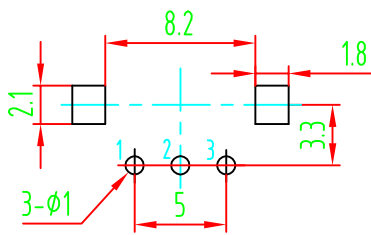

SRPASSIVES

H	6.5
	10

L	15	20	25	
	l	6	7	12

2				5			
1				4			
	DATE	REVISION	APPROVED	3			
	钱庭鸥 2016.10.13	宋继鹏 2016.10.13	MODER:	R9011-2			DRAWING NO:
DWN	DHKD	APPD