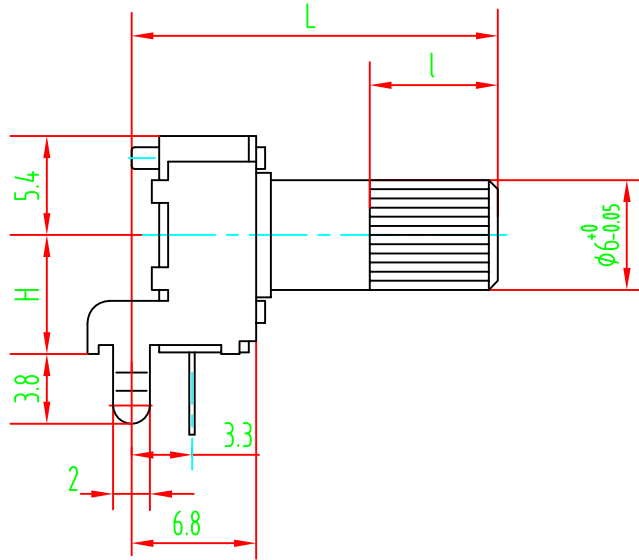

HESTORE.HU

elektronikai alkatrész áruház

EN: This Datasheet is presented by the manufacturer.

Please visit our website for pricing and availability at www.hestore.hu.

SRPASSIVES

L	15	20	25
l	6	7	12

2				5			
1				4			
	DATE	REVISION	APPROVED	3			
	钱庭鸥	宋继鹏	MODER:	R9011-1			DRAWING NO:
	2016.10.13	2016.10.13					
DWN	DHKD	APPD					

SRPASSIVES

H	6.5
	10

L	15	20	25
	l	6	7

2				5			
1				4			
	DATE	REVISION	APPROVED	3			
	钱庭鸥 2016.10.13	宋继鹏 2016.10.13	MODER:	R9011-2			DRAWING NO:
DWN	DHKD	APPD					