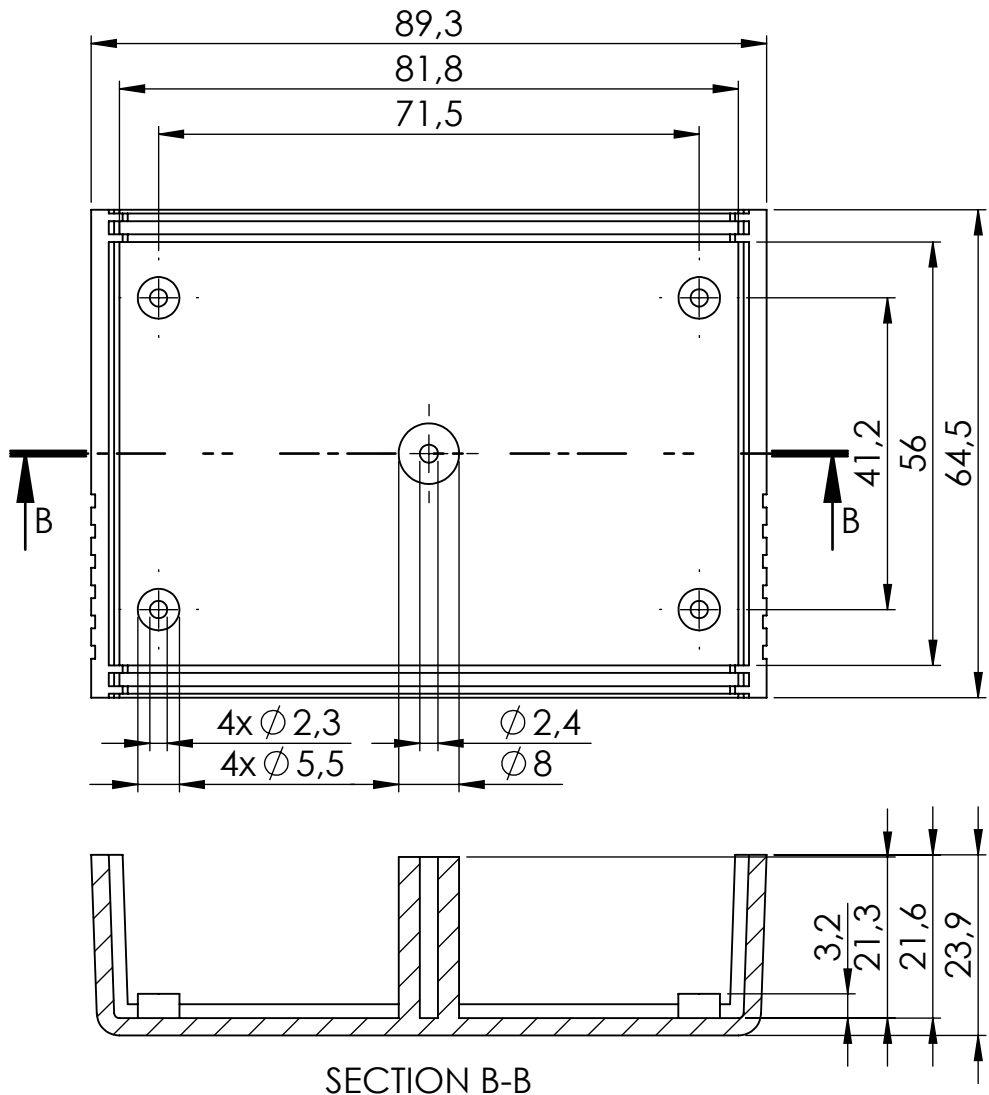

HESTORE.HU

elektronikai alkatrész áruház

EN: This Datasheet is presented by the manufacturer.

Please visit our website for pricing and availability at www.hestore.hu.

SECTION A-A

Format A4	Scale 1:1	Dimensional tolerance $\pm 0,5$ mm Components: - 2x body - 2x panel - 1x screw
Product No. KM-48BN		

Format A4	Scale 1:1	Dimensional tolerance $\pm 0,5$ mm
Product No. KM-48BN (body)		

Format A4	Scale 1:1	Dimensional tolerance $\pm 0,5$ mm
Product No. KM-48BN (panel)		