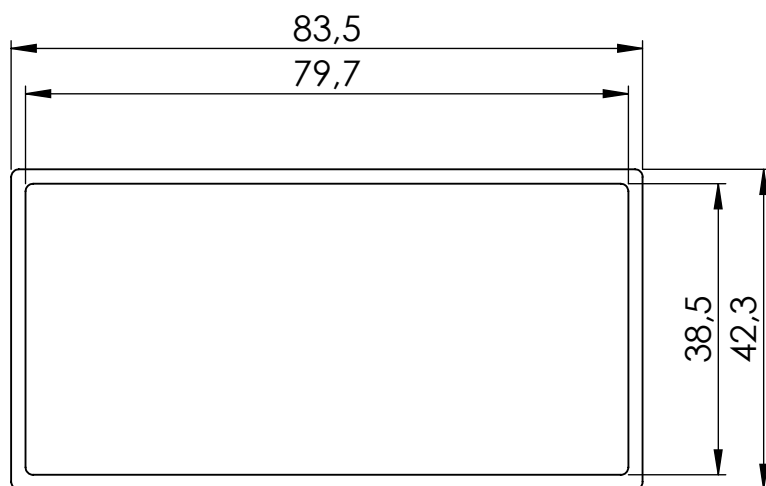

HESTORE.HU

elektronikai alkatrész áruház

EN: This Datasheet is presented by the manufacturer.

Please visit our website for pricing and availability at www.hestore.hu.

SECTION A-A

Format A4	Scale 1:1	Dimensional tolerance $\pm 0,5$ mm Components: - 2x body - 2x panel - 1x screw
Product No. KM-48BN		

Format A4	Scale 1:1	Dimensional tolerance $\pm 0,5$ mm
Product No. KM-48BN (body)		

Format A4	Scale 1:1	Dimensional tolerance $\pm 0,5$ mm
Product No. KM-48BN (panel)		