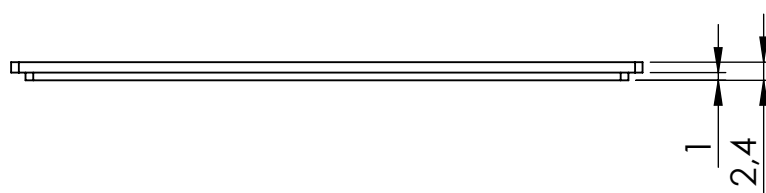

HESTORE.HU

elektronikai alkatrész áruház

EN: This Datasheet is presented by the manufacturer.

Please visit our website for pricing and availability at www.hestore.hu.

SECTION A-A

Format A4	Scale 1:1	Dimensional tolerance $\pm 0,5$ mm Components: - 2x body - 2x panel - 1x screw
Product No. KM-48BN		

Format A4	Scale 1:1	Dimensional tolerance $\pm 0,5$ mm
Product No. KM-48BN (body)		

Format A4	Scale 1:1	Dimensional tolerance $\pm 0,5$ mm
Product No. KM-48BN (panel)		