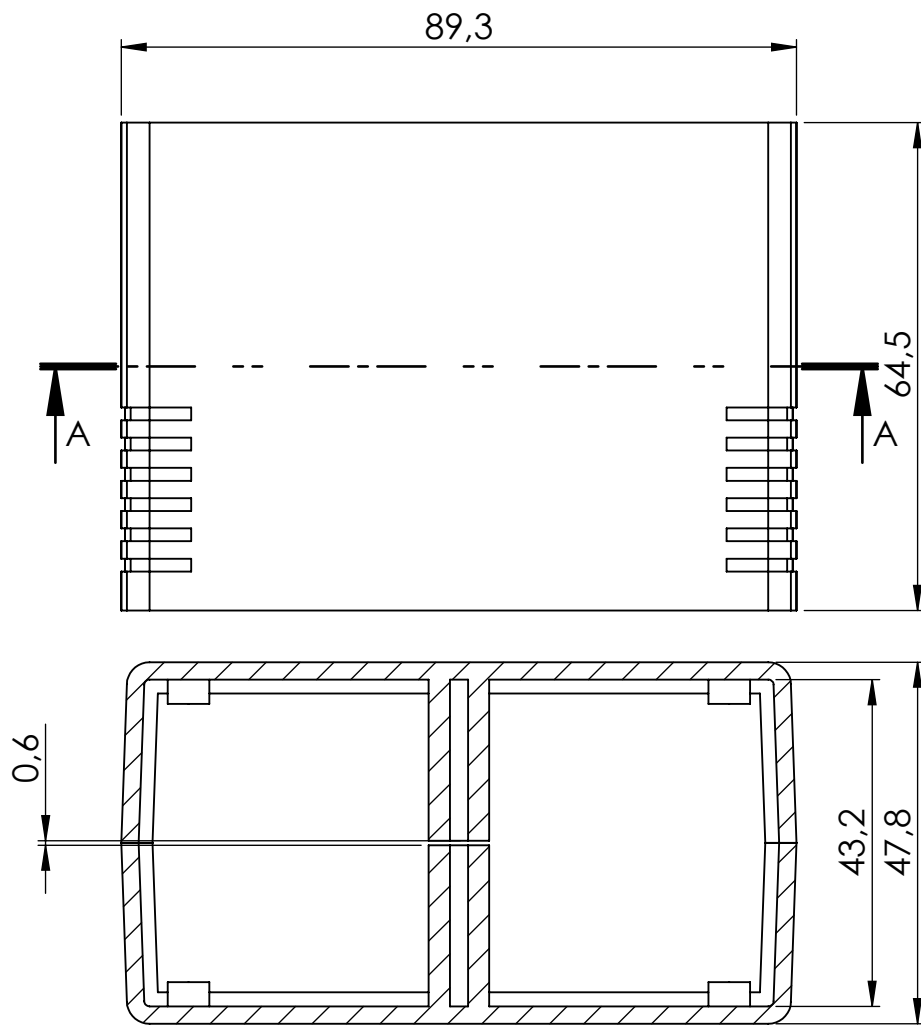

HESTORE.HU

elektronikai alkatrész áruház

EN: This Datasheet is presented by the manufacturer.

Please visit our website for pricing and availability at www.hestore.hu.

SECTION A-A

Format A4	Scale 1:1	Dimensional tolerance $\pm 0,5$ mm Components: - 2x body - 2x panel - 1x screw
Product No. KM-48BN		

Format A4	Scale 1:1	Dimensional tolerance $\pm 0,5$ mm
Product No. KM-48BN (body)		

Format A4	Scale 1:1	Dimensional tolerance $\pm 0,5$ mm
Product No. KM-48BN (panel)		