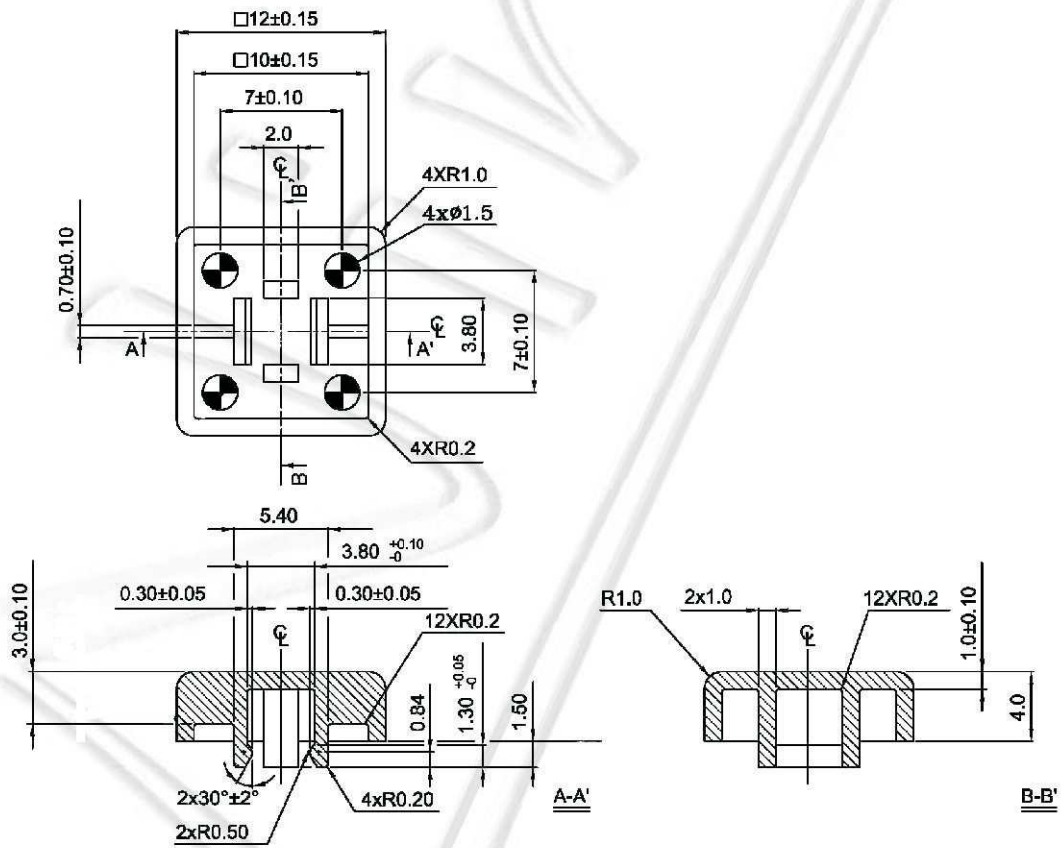

## TACT Buttons for Switches 12 x 12 mm

### TACT-2BSRD

- Colour:  
 GY – grey  
 SM – salmon  
 GN – green  
 YW – yellow  
 BE – blue  
 RD – red  
 IY – ivory  
 BK - black
- Button:  
 S - square  
 R – round
- TACT Buttons

## TACT Buttons for Switches 12 x 12 mm

**TACT-2BR**