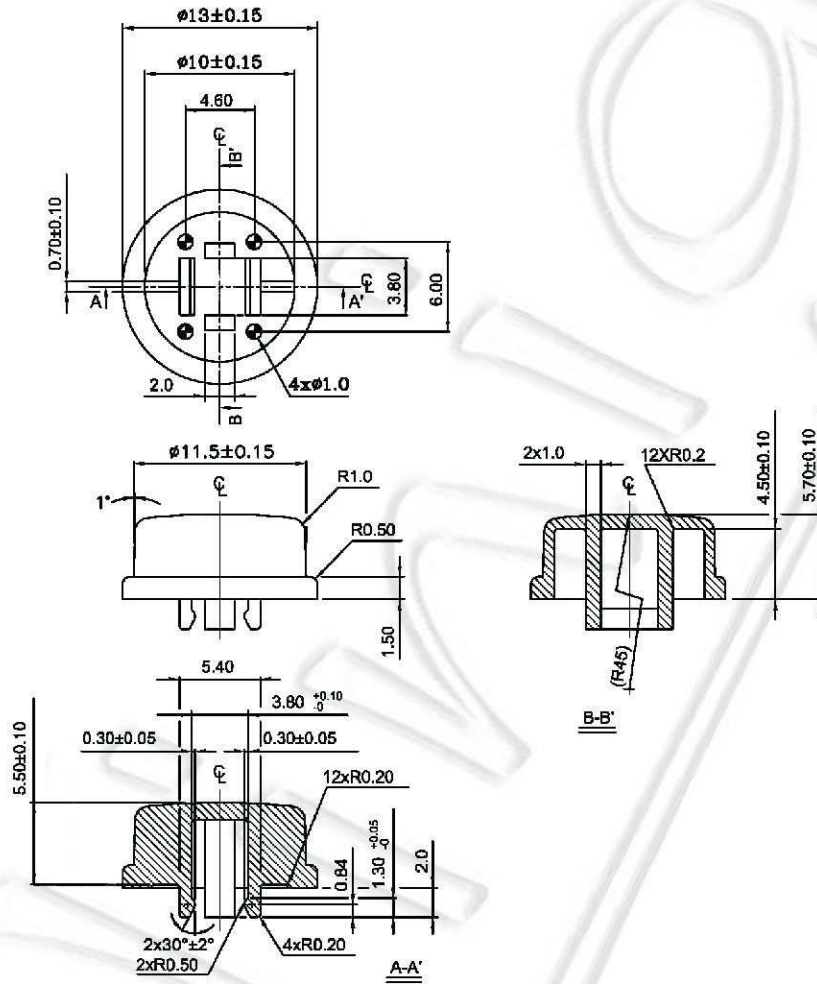

## TACT Buttons for Switches 12 x 12 mm

### TACT-2BSRD

- Colour:  
 GY – grey  
 SM – salmon  
 GN – green  
 YW – yellow  
 BE – blue  
 RD – red  
 IY – ivory  
 BK - black
- Button:  
 S - square  
 R – round
- TACT Buttons

## TACT Buttons for Switches 12 x 12 mm

**TACT-2BR**