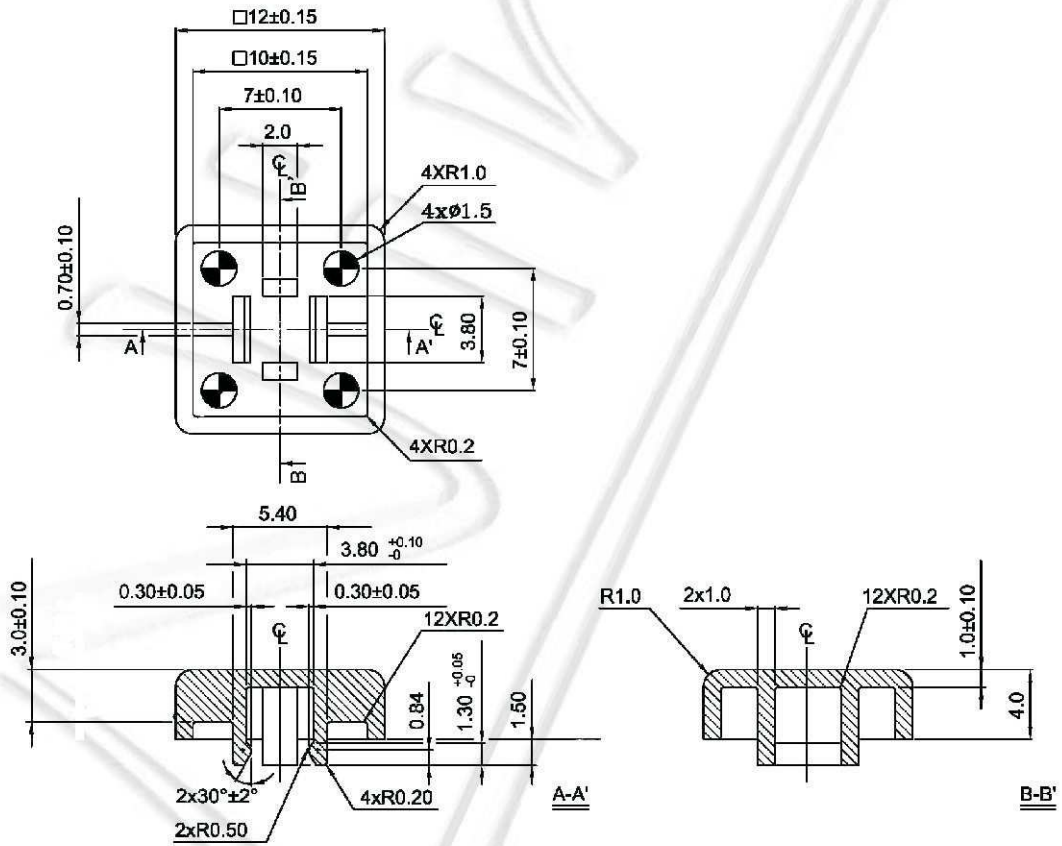

HESTORE.HU

elektronikai alkatrész áruház

EN: This Datasheet is presented by the manufacturer.

Please visit our website for pricing and availability at www.hestore.hu.

TACT Buttons for Switches 12 x 12 mm

TACT-2BSRD

- Colour:
 GY – grey
 SM – salmon
 GN – green
 YW – yellow
 BE – blue
 RD – red
 IY – ivory
 BK - black
- Button:
 S - square
 R – round
- TACT Buttons

TACT-2BS