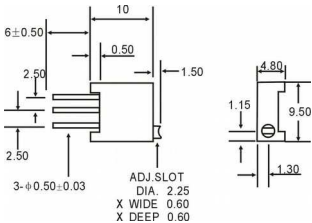

HESTORE.HU

elektronikai alkatrész áruház

EN: This Datasheet is presented by the manufacturer.

Please visit our website for pricing and availability at www.hestore.hu.

Common Dimensions

3296

3296W