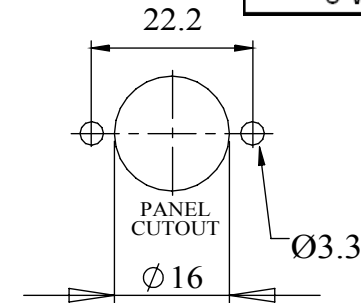

HESTORE.HU

elektronikai alkatrész áruház

EN: This Datasheet is presented by the manufacturer.

Please visit our website for pricing and availability at www.hestore.hu.

A range of professional chassis mounting sockets, designed for panel mounting via two flange fixing M3 screws. These sockets mate with all standard lockable plugs.

Dimensions

| Materials | |
|-------------------------|-------------------------|
| Housing | Mazak |
| | Black Chrome Plated |
| Moulding | Lexan 500R |
| Contacts | Brass Silver Plated |
| Electrical | |
| Rated Voltage | 34 V a.c. or d.c. |
| Current Rating | 2.A |
| Test Voltage | 500 V r.m.s. |
| Insulation Resistance | 103 MΩ min at 100 V d.c |
| Contact Resistance | 10 mΩ max |
| Capacitance (mated) | 3pF |
| Climatic | |
| Climatic category | 25/070/21 |
| Temperature Range | -25°C to +70°C |
| Damp heat, steady state | 21 days |

| Type | Deltron No |
|----------------|------------|
| 3 Way | 631-0300 |
| 4 Way | 631-0400 |
| 4 Way switched | 631-0410 |
| 5 Way 45° | 631-0500 |
| 5 Way 60° | 631-0510 |
| 5 Way Dice | 631-0520 |
| 6 Way | 631-0600 |
| 7 Way | 631-0700 |
| 8 Way | 631-0800 |

DEM Manufacturing, Deltron Emcon House
Hargreaves Way, Sawcliffe Ind. Park,
Scunthorpe, North Lincolnshire, DN15 8RF, UK

UNLESS OTHERWISE SPECIFIED:
DIMENSIONS ARE IN MILLIMETRES
LINEAR TOLERANCE:
NO DECIMAL PLACES ±0.5mm
1 DECIMAL PLACE ±0.25mm
2 DECIMAL PLACES ±0.125mm
ANGULAR TOLERANCE: ±1°