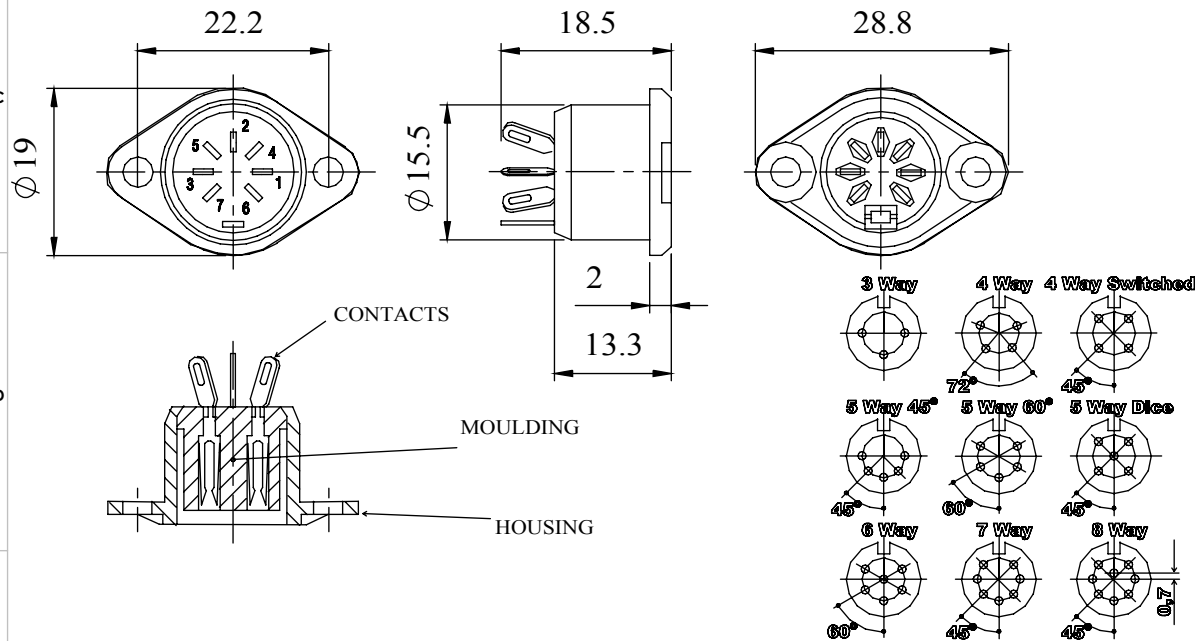

HESTORE.HU

elektronikai alkatrész áruház

EN: This Datasheet is presented by the manufacturer.

Please visit our website for pricing and availability at www.hestore.hu.

A range of professional chassis mounting sockets, designed for panel mounting via two flange fixing M3 screws. These sockets mate with all standard lockable plugs.

Dimensions

| Materials | |
|-------------------------|-------------------------|
| Housing | Mazak |
| | Black Chrome Plated |
| Moulding | Lexan 500R |
| Contacts | Brass Silver Plated |
| Electrical | |
| Rated Voltage | 34 V a.c. or d.c. |
| Current Rating | 2.A |
| Test Voltage | 500 V r.m.s. |
| Insulation Resistance | 103 MΩ min at 100 V d.c |
| Contact Resistance | 10 mΩ max |
| Capacitance (mated) | 3pF |
| Climatic | |
| Climatic category | 25/070/21 |
| Temperature Range | -25°C to +70°C |
| Damp heat, steady state | 21 days |

| Type | Deltron No |
|----------------|------------|
| 3 Way | 631-0300 |
| 4 Way | 631-0400 |
| 4 Way switched | 631-0410 |
| 5 Way 45° | 631-0500 |
| 5 Way 60° | 631-0510 |
| 5 Way Dice | 631-0520 |
| 6 Way | 631-0600 |
| 7 Way | 631-0700 |
| 8 Way | 631-0800 |

DEM Manufacturing, Deltron Emcon House
Hargreaves Way, Sawcliffe Ind. Park,
Scunthorpe, North Lincolnshire, DN15 8RF, UK

UNLESS OTHERWISE SPECIFIED:
DIMENSIONS ARE IN MILLIMETRES
LINEAR TOLERANCE:
NO DECIMAL PLACES ±0.5mm
1 DECIMAL PLACE ±0.25mm
2 DECIMAL PLACES ±0.125mm
ANGULAR TOLERANCE: ±1°