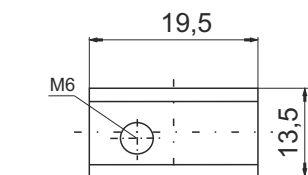

Parameters

Voltage	12V
Capacity	20Ah
Current	360A

Dimensions

Length	205mm
Width	90mm
Height	162mm

Weight

With electrolyte	7,70kg
------------------	--------

Case Features

Cell configuration	Right+
Cell layout	14

Technology

Technology	CA/CA
Separator	AGM
Recommended charging current	2A
Mounting Angle	360°

Type of terminal

Cell configuration

Front View

Side View

Top View

The date of issue of catalog card: 03/2018