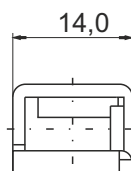

Parameters

Voltage	12V
Capacity	20Ah
Current	360A

Dimensions

Length	205mm
Width	90mm
Height	162mm

Weight

With electrolyte	7,70kg
------------------	--------

Case Features

Cell configuration	Right+
Cell layout	14

Technology

Technology	CA/CA
Separator	AGM
Recommended charging current	2A
Mounting Angle	360°

Type of terminal

Cell configuration

Front View

Side View

Top View

The date of issue of catalog card: 03/2018