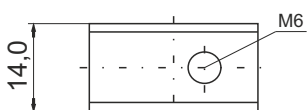

Parameters

Voltage	12V
Capacity	20Ah
Current	360A

Dimensions

Length	205mm
Width	90mm
Height	162mm

Weight

With electrolyte	7,70kg
------------------	--------

Case Features

Cell configuration	Right+
Cell layout	14

Technology

Technology	CA/CA
Separator	AGM
Recommended charging current	2A
Mounting Angle	360°

Type of terminal

Cell configuration

Front View

Side View

Top View

The date of issue of catalog card: 03/2018