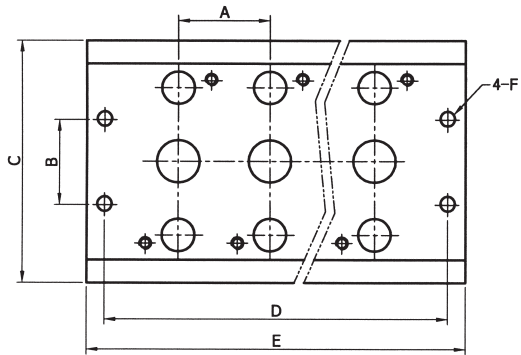

HESTORE.HU

elektronikai alkatrész áruház

EN: This Datasheet is presented by the manufacturer.

Please visit our website for pricing and availability at www.hestore.hu.

Manifold Type	A	B	C	D	E	F	G	H	I
F200	23	20	60	$23(n-1)+35$	$23(n-1)+46$	$\phi 4.5$	G1/4	42	25