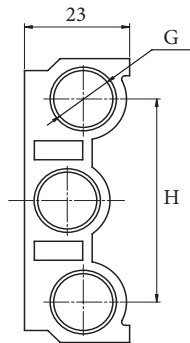

HESTORE.HU

elektronikai alkatrész áruház

EN: This Datasheet is presented by the manufacturer.

Please visit our website for pricing and availability at www.hestore.hu.

Manifold Type	A	B	C	D	E	F	G	H	I
F200	23	20	60	$23(n-1)+35$	$23(n-1)+46$	$\phi 4.5$	G1/4	42	25