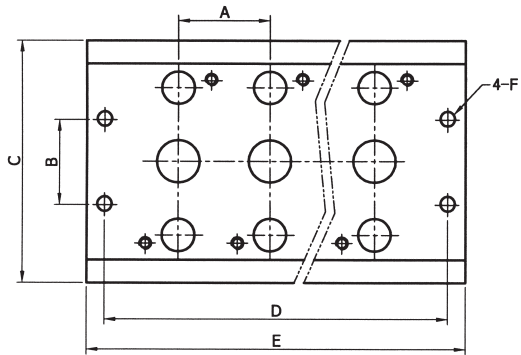

**HESTORE.HU**

elektronikai alkatrész áruház

**EN:** This Datasheet is presented by the manufacturer.

Please visit our website for pricing and availability at [www.hestore.hu](http://www.hestore.hu).

Manifold Type	A	B	C	D	E	F	G	H	I
F200	23	20	60	$23(n-1)+35$	$23(n-1)+46$	$\phi 4.5$	G1/4	42	25