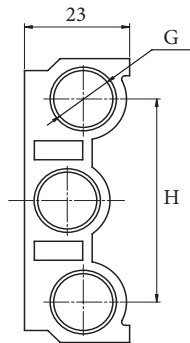

**HESTORE.HU**

elektronikai alkatrész áruház

**EN:** This Datasheet is presented by the manufacturer.

Please visit our website for pricing and availability at [www.hestore.hu](http://www.hestore.hu).

Manifold Type	A	B	C	D	E	F	G	H	I
F200	23	20	60	$23(n-1)+35$	$23(n-1)+46$	$\phi 4.5$	G1/4	42	25