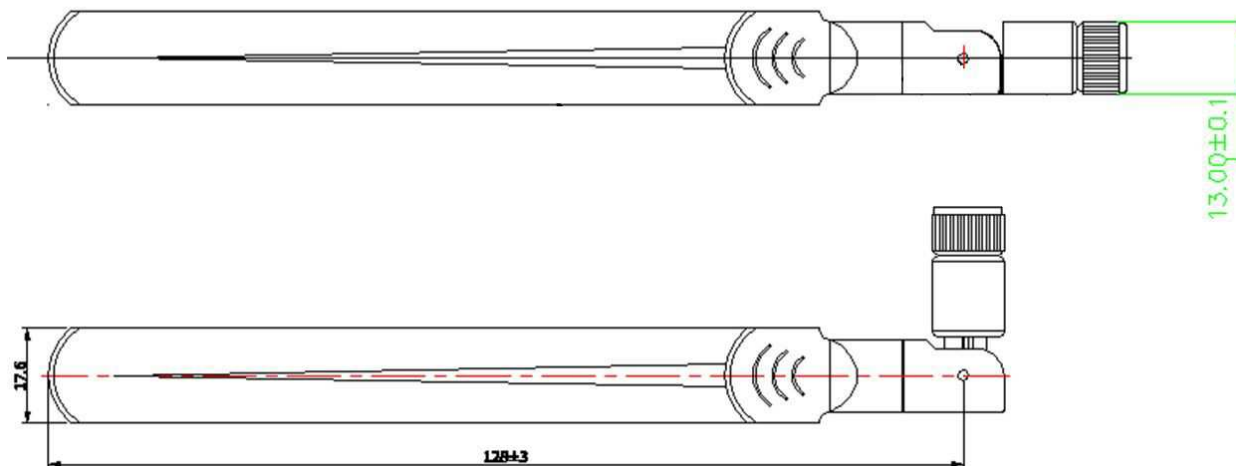

HESTORE.HU

elektronikai alkatrész áruház

EN: This Datasheet is presented by the manufacturer.

Please visit our website for pricing and availability at www.hestore.hu.

WIFI Antenna

Model : WIFI-ANT913

DIMENSIONS

SPECIFICATIONS

Item	Specifications	
Antenna	Frequency Range	2400~2483.5MHz/5.15~5.85GHz
	Polarization	Linear
	Gain	5dBi
	V.S.W.R	< 2.0
	Impedance	50 Ω
	Connector	SMA Male
Environmental	Operating Temperature	-10°C~+60°C
	Vibration	10 to 55Hz with 1.5mm amplitude 2hours
	Environmentally Friendly	ROHS Compliant

Radiation Pattern