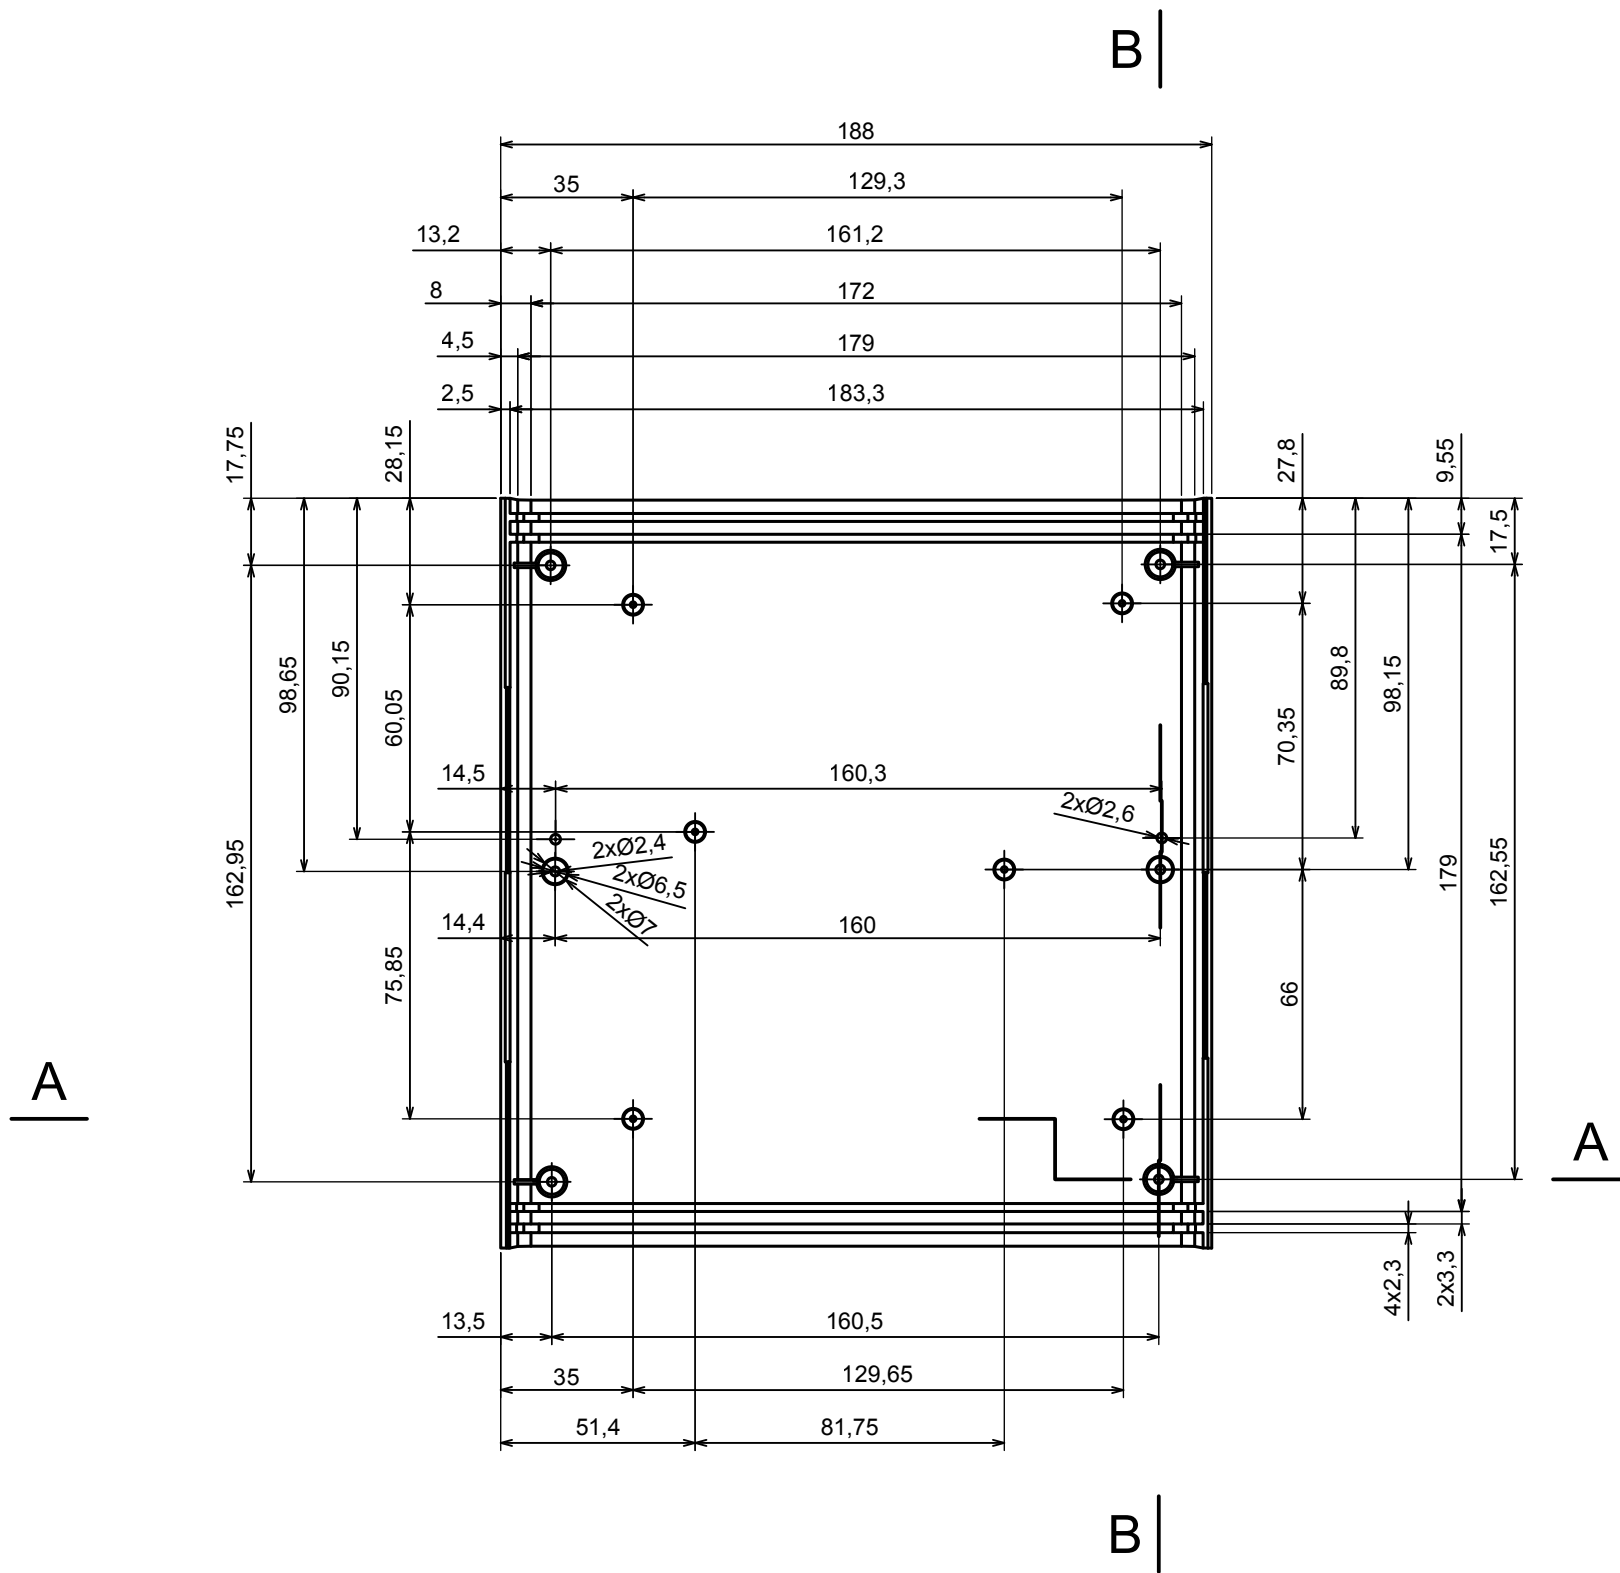

**HESTORE.HU**

elektronikai alkatrész áruház

**EN:** This Datasheet is presented by the manufacturer.

Please visit our website for pricing and availability at [www.hestore.hu](http://www.hestore.hu).

A-A

All rights reserved, Copyright Kradex 2017		
Product model	Enclosure Z1 - Assembly	
Format: A3	Material: PS, ABS	
Scale 1:2	Tolerance: +/- 0.5	

All rights reserved, Copyright Kradox 2017		
Product model	Enclosure Z1 - Base	
Format: A3	Material: PS, ABS	
Scale 1:1	Tolerance: +/- 0.5	

All rights reserved, Copyright Kradex 2017		
Product model	Enclosure Z1 - Cover	
Format: A3	Material: PS, ABS	
Scale 1:1	Tolerance: +/- 0.5	

All rights reserved, Copyright Kradex 2017		
Product model	Enclosure Z1 - Board	
Format: A3	Material: PS, ABS	
Scale 1:1	Tolerance: +/- 0.5	

All rights reserved, Copyright Kradox 2017

Product model: Enclosure Z1 - Foot

Format: A3 Material: PS, ABS

Scale 4:1 Tolerance: +/- 0.5