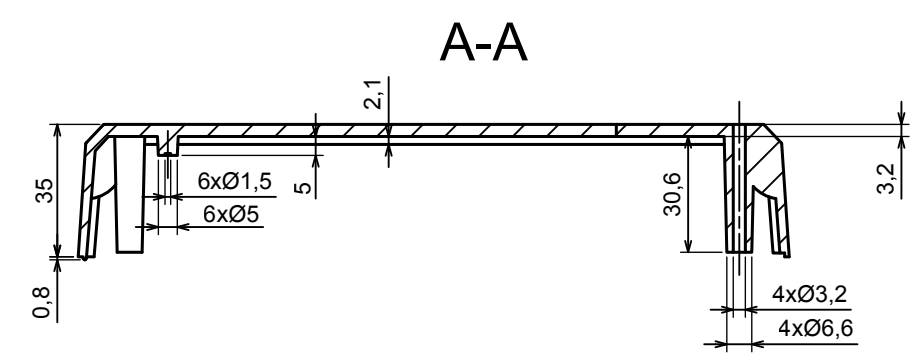

**HESTORE.HU**

elektronikai alkatrész áruház

**EN:** This Datasheet is presented by the manufacturer.

Please visit our website for pricing and availability at [www.hestore.hu](http://www.hestore.hu).

A-A

All rights reserved, Copyright Kradex 2017		
Product model	Enclosure Z1 - Assembly	
Format: A3	Material: PS, ABS	
Scale 1:2	Tolerance: +/- 0.5	

All rights reserved, Copyright Kradox 2017		
Product model	Enclosure Z1 - Base	
Format: A3	Material: PS, ABS	
Scale 1:1	Tolerance: +/- 0.5	

All rights reserved, Copyright Kradex 2017		
Product model	Enclosure Z1 - Cover	
Format: A3	Material: PS, ABS	
Scale 1:1	Tolerance: +/- 0.5	

Format: A3 Material: PS, ABS

Scale 4:1 Tolerance: +/- 0.5