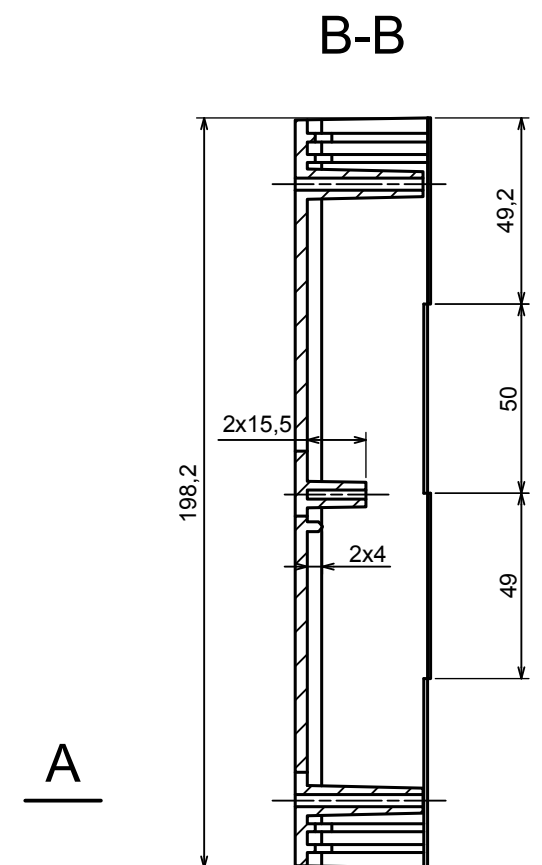

**HESTORE.HU**

elektronikai alkatrész áruház

**EN:** This Datasheet is presented by the manufacturer.

Please visit our website for pricing and availability at [www.hestore.hu](http://www.hestore.hu).

A-A

All rights reserved, Copyright Kradex 2017		
Product model	Enclosure Z1 - Assembly	
Format: A3	Material: PS, ABS	
Scale 1:2	Tolerance: +/- 0.5	

All rights reserved, Copyright Kradox 2017		
Product model	Enclosure Z1 - Base	
Format: A3	Material: PS, ABS	
Scale 1:1	Tolerance: +/- 0.5	

All rights reserved, Copyright Kradex 2017		
Product model	Enclosure Z1 - Cover	
Format: A3	Material: PS, ABS	
Scale 1:1	Tolerance: +/- 0.5	

All rights reserved, Copyright Kradex 2017		
Product model	Enclosure Z1 - Board	
Format: A3	Material: PS, ABS	
Scale 1:1	Tolerance: +/- 0.5	

All rights reserved, Copyright Kradox 2017

Product model: Enclosure Z1 - Foot

Format: A3 Material: PS, ABS

Scale 4:1 Tolerance: +/- 0.5