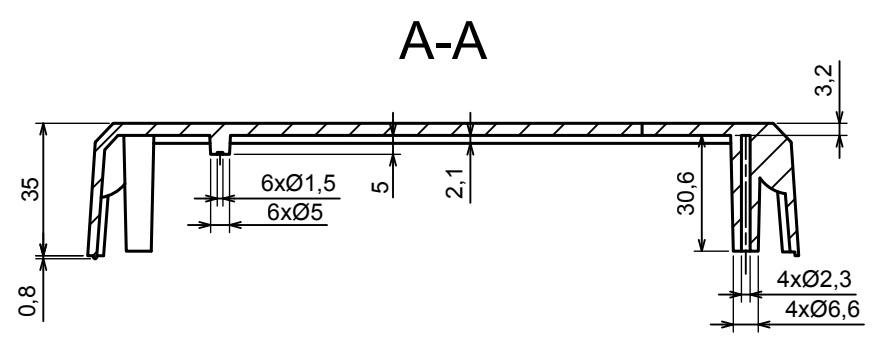

**HESTORE.HU**

elektronikai alkatrész áruház

**EN:** This Datasheet is presented by the manufacturer.

Please visit our website for pricing and availability at [www.hestore.hu](http://www.hestore.hu).

A-A

All rights reserved, Copyright Kradex 2017		
Product model	Enclosure Z1 - Assembly	
Format: A3	Material: PS, ABS	
Scale 1:2	Tolerance: +/- 0.5	

All rights reserved, Copyright Kradox 2017		
Product model	Enclosure Z1 - Base	
Format: A3	Material: PS, ABS	
Scale 1:1	Tolerance: +/- 0.5	

All rights reserved, Copyright Kradex 2017		
Product model	Enclosure Z1 - Cover	
Format: A3	Material: PS, ABS	
Scale 1:1	Tolerance: +/- 0.5	

Format: A3 Material: PS, ABS

Scale 4:1 Tolerance: +/- 0.5