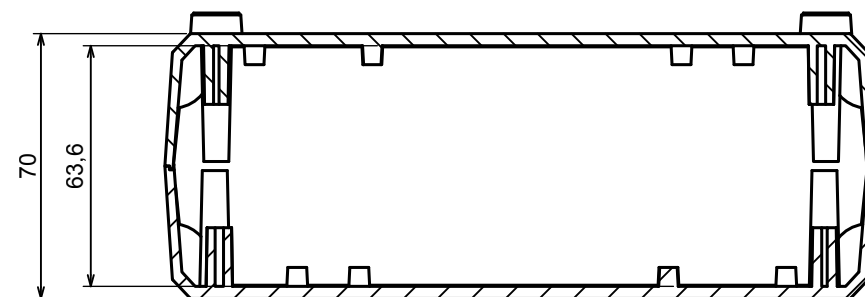

**HESTORE.HU**

elektronikai alkatrész áruház

**EN:** This Datasheet is presented by the manufacturer.

Please visit our website for pricing and availability at [www.hestore.hu](http://www.hestore.hu).

A-A

All rights reserved, Copyright Kradex 2017		
Product model	Enclosure Z1 - Assembly	
Format: A3	Material: PS, ABS	
Scale 1:2	Tolerance: +/- 0.5	

All rights reserved, Copyright Kradox 2017		
Product model	Enclosure Z1 - Base	
Format: A3	Material: PS, ABS	
Scale 1:1	Tolerance: +/- 0.5	

All rights reserved, Copyright Kradex 2017		
Product model	Enclosure Z1 - Cover	
Format: A3	Material: PS, ABS	
Scale 1:1	Tolerance: +/- 0.5	

All rights reserved, Copyright Kradex 2017		
Product model	Enclosure Z1 - Board	
Format: A3	Material: PS, ABS	
Scale 1:1	Tolerance: +/- 0.5	

All rights reserved, Copyright Kradox 2017

Product model: Enclosure Z1 - Foot