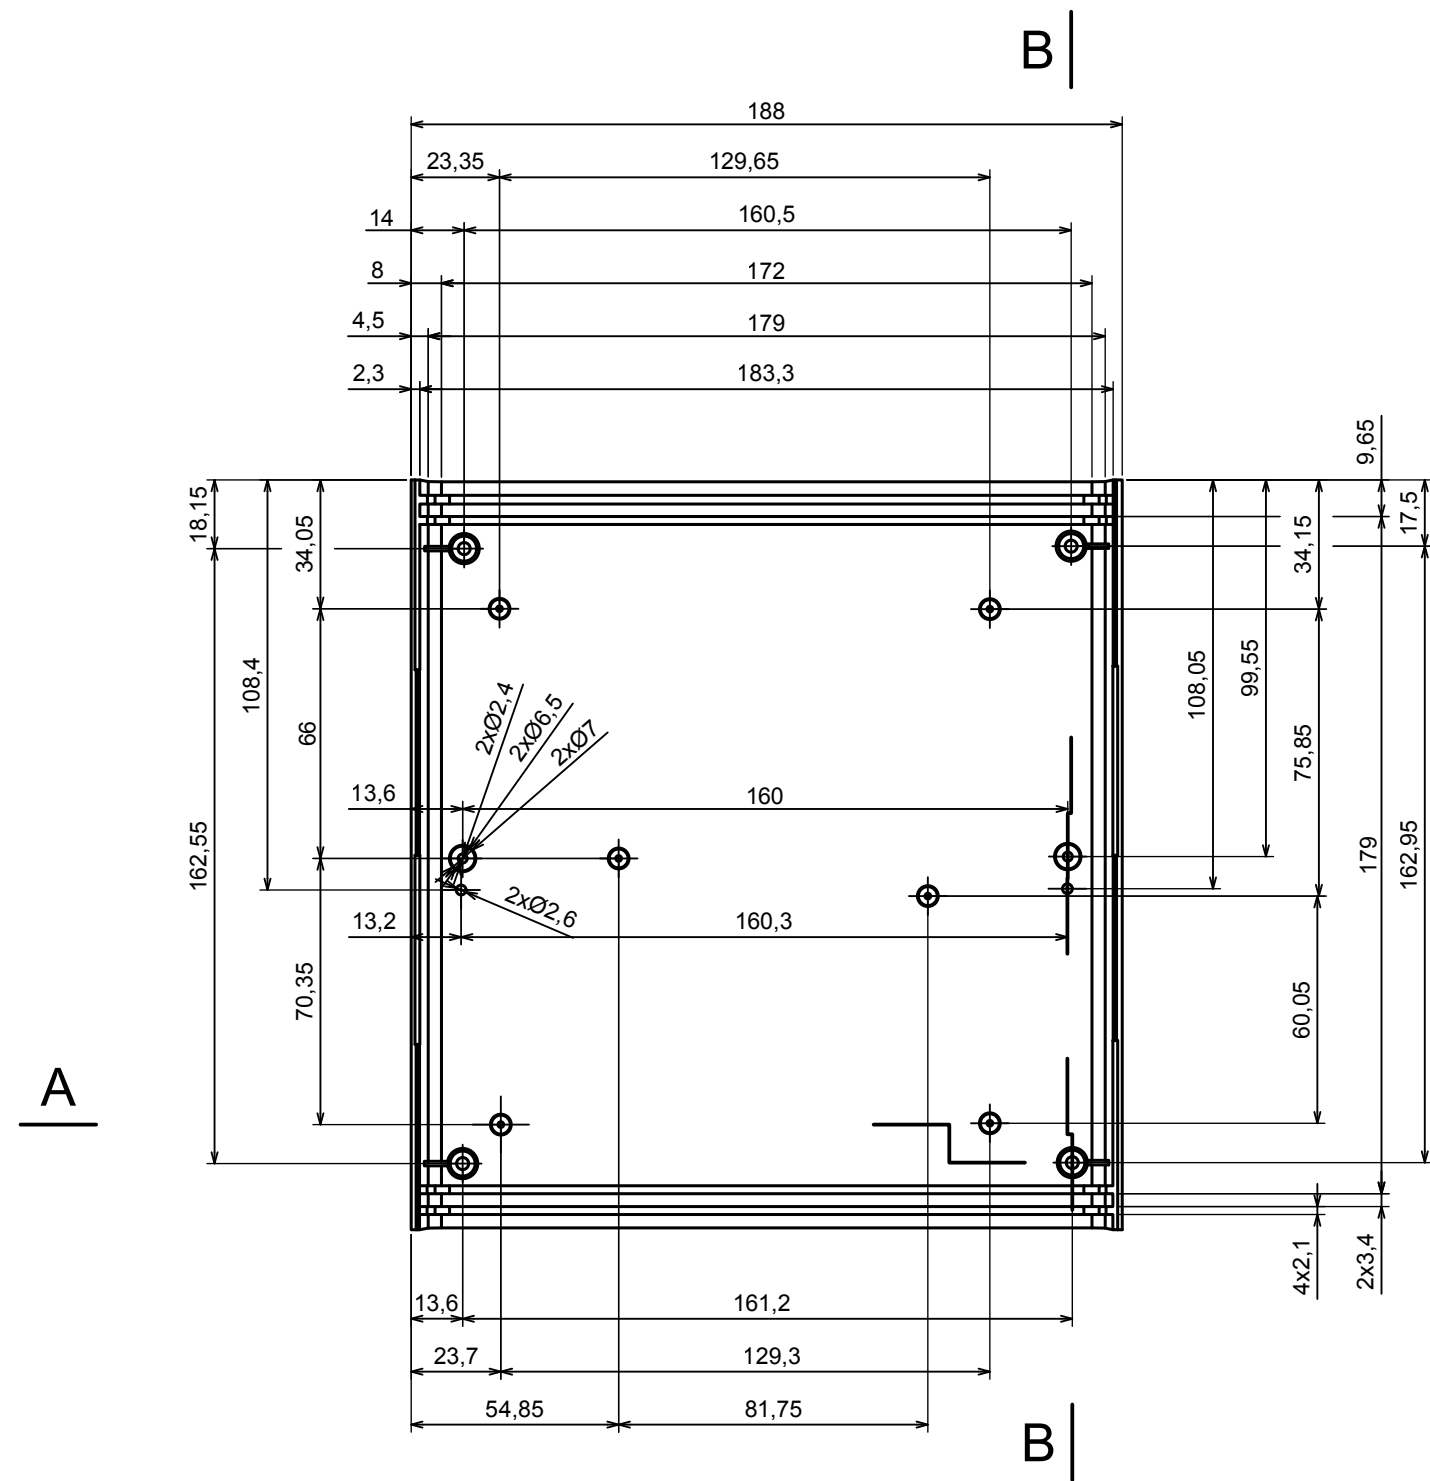

**HESTORE.HU**

elektronikai alkatrész áruház

**EN:** This Datasheet is presented by the manufacturer.

Please visit our website for pricing and availability at [www.hestore.hu](http://www.hestore.hu).

A-A

All rights reserved, Copyright Kradex 2017		
Product model	Enclosure Z1 - Assembly	
Format: A3	Material: PS, ABS	
Scale 1:2	Tolerance: +/- 0.5	

All rights reserved, Copyright Kradox 2017		
Product model	Enclosure Z1 - Base	
Format: A3	Material: PS, ABS	
Scale 1:1	Tolerance: +/- 0.5	

All rights reserved, Copyright Kradex 2017		
Product model	Enclosure Z1 - Cover	
Format: A3	Material: PS, ABS	
Scale 1:1	Tolerance: +/- 0.5	

All rights reserved, Copyright Kradex 2017		
Product model	Enclosure Z1 - Board	
Format: A3	Material: PS, ABS	
Scale 1:1	Tolerance: +/- 0.5	

All rights reserved, Copyright Kradox 2017

Product model: Enclosure Z1 - Foot

Format: A3 Material: PS, ABS

Scale 4:1 Tolerance: +/- 0.5