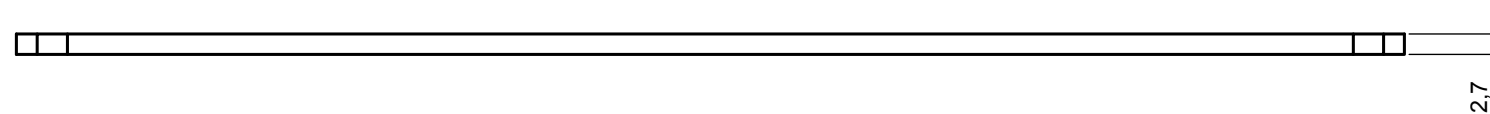

**HESTORE.HU**

elektronikai alkatrész áruház

**EN:** This Datasheet is presented by the manufacturer.

Please visit our website for pricing and availability at [www.hestore.hu](http://www.hestore.hu).

A-A

All rights reserved, Copyright Kradex 2017		
Product model	Enclosure Z1 - Assembly	
Format: A3	Material: PS, ABS	
Scale 1:2	Tolerance: +/- 0.5	

All rights reserved, Copyright Kradox 2017		
Product model	Enclosure Z1 - Base	
Format: A3	Material: PS, ABS	
Scale 1:1	Tolerance: +/- 0.5	

All rights reserved, Copyright Kradex 2017		
Product model	Enclosure Z1 - Cover	
Format: A3	Material: PS, ABS	
Scale 1:1	Tolerance: +/- 0.5	