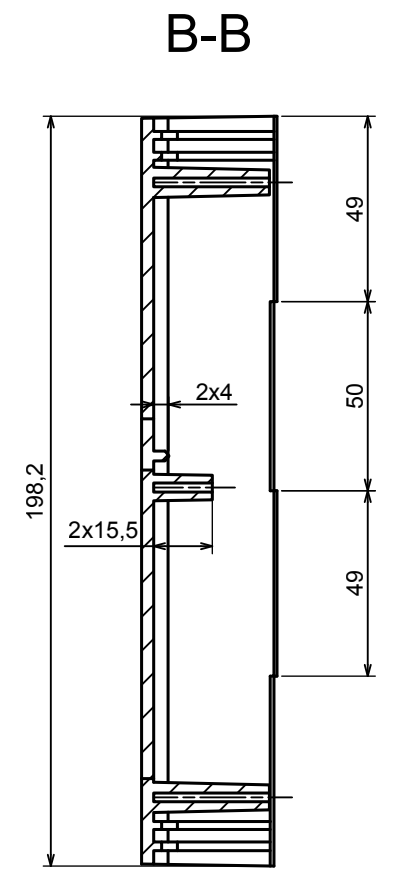

**HESTORE.HU**

elektronikai alkatrész áruház

**EN:** This Datasheet is presented by the manufacturer.

Please visit our website for pricing and availability at [www.hestore.hu](http://www.hestore.hu).

A-A

All rights reserved, Copyright Kradex 2017		
Product model	Enclosure Z1 - Assembly	
Format: A3	Material: PS, ABS	
Scale 1:2	Tolerance: +/- 0.5	

All rights reserved, Copyright Kradox 2017		
Product model	Enclosure Z1 - Base	
Format: A3	Material: PS, ABS	
Scale 1:1	Tolerance: +/- 0.5	

All rights reserved, Copyright Kradex 2017		
Product model	Enclosure Z1 - Cover	
Format: A3	Material: PS, ABS	
Scale 1:1	Tolerance: +/- 0.5	

All rights reserved, Copyright Kradex 2017		
Product model	Enclosure Z1 - Board	
Format: A3	Material: PS, ABS	
Scale 1:1	Tolerance: +/- 0.5	

All rights reserved, Copyright Kradox 2017

Product model: Enclosure Z1 - Foot

Format: A3 Material: PS, ABS

Scale 4:1 Tolerance: +/- 0.5