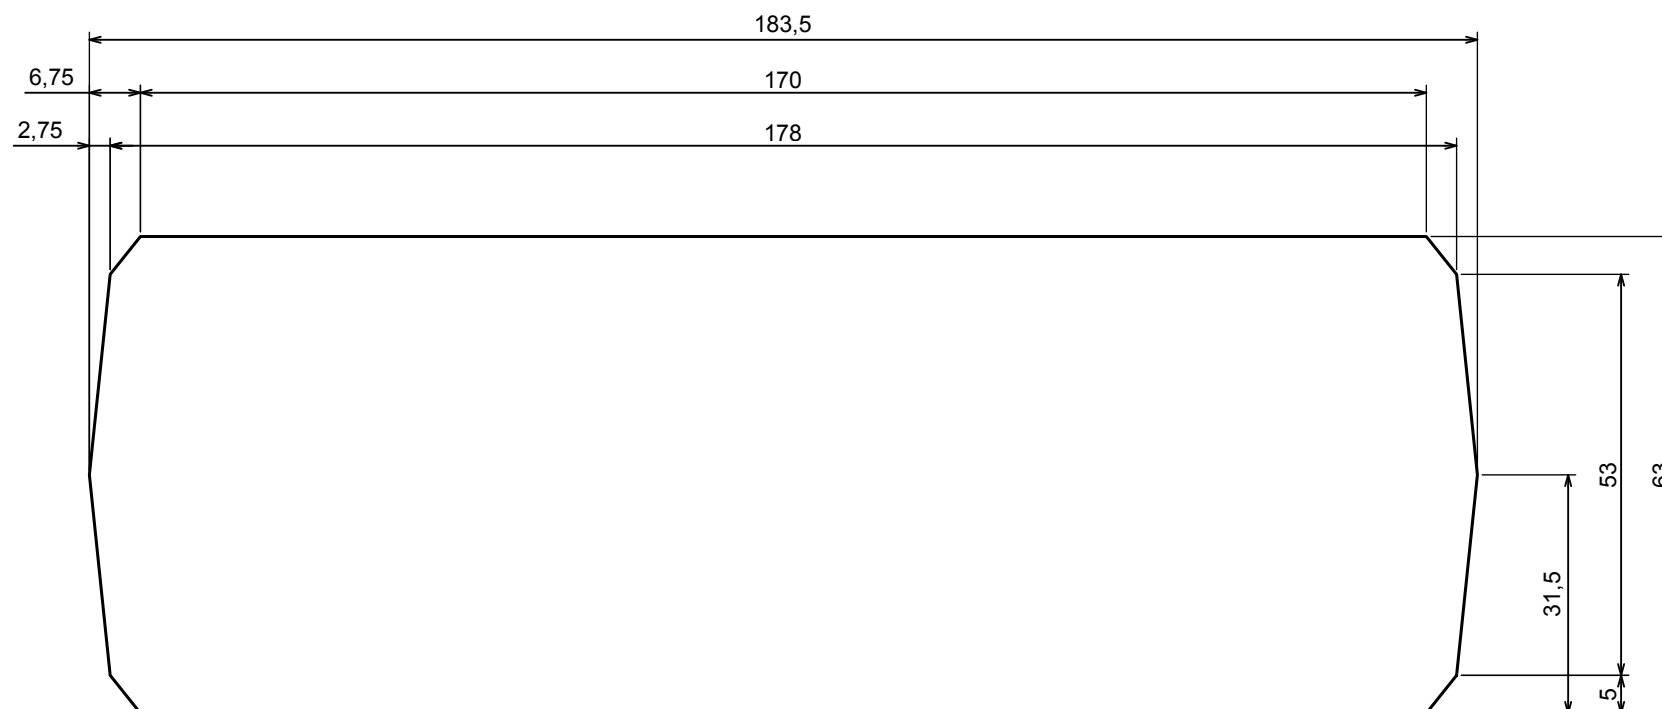

**HESTORE.HU**

elektronikai alkatrész áruház

**EN:** This Datasheet is presented by the manufacturer.

Please visit our website for pricing and availability at [www.hestore.hu](http://www.hestore.hu).

A-A

All rights reserved, Copyright Kradex 2017		
Product model	Enclosure Z1 - Assembly	
Format: A3	Material: PS, ABS	
Scale 1:2	Tolerance: +/- 0.5	

All rights reserved, Copyright Kradox 2017		
Product model	Enclosure Z1 - Base	
Format: A3	Material: PS, ABS	
Scale 1:1	Tolerance: +/- 0.5	

All rights reserved, Copyright Kradex 2017		
Product model	Enclosure Z1 - Cover	
Format: A3	Material: PS, ABS	
Scale 1:1	Tolerance: +/- 0.5	

All rights reserved, Copyright Kradex 2017		
Product model	Enclosure Z1 - Board	
Format: A3	Material: PS, ABS	
Scale 1:1	Tolerance: +/- 0.5	

All rights reserved, Copyright Kradox 2017

Product model: Enclosure Z1 - Foot

Format: A3 Material: PS, ABS

Scale 4:1 Tolerance: +/- 0.5