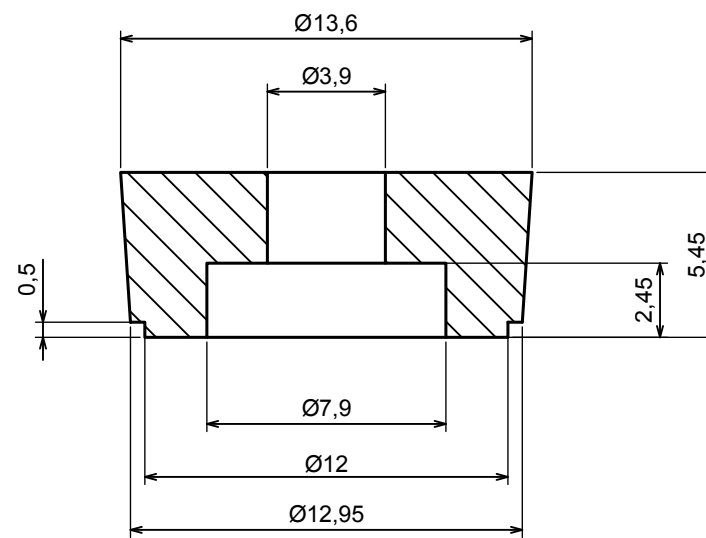

**HESTORE.HU**

elektronikai alkatrész áruház

**EN:** This Datasheet is presented by the manufacturer.

Please visit our website for pricing and availability at [www.hestore.hu](http://www.hestore.hu).

A-A

All rights reserved, Copyright Kradex 2017		
Product model	Enclosure Z1 - Assembly	
Format: A3	Material: PS, ABS	
Scale 1:2	Tolerance: +/- 0.5	

All rights reserved, Copyright Kradox 2017		
Product model	Enclosure Z1 - Base	
Format: A3	Material: PS, ABS	
Scale 1:1	Tolerance: +/- 0.5	

All rights reserved, Copyright Kradex 2017		
Product model	Enclosure Z1 - Cover	
Format: A3	Material: PS, ABS	
Scale 1:1	Tolerance: +/- 0.5	

All rights reserved, Copyright Kradex 2017		
Product model	Enclosure Z1 - Board	
Format: A3	Material: PS, ABS	
Scale 1:1	Tolerance: +/- 0.5	

All rights reserved, Copyright Kradox 2017

Product model: Enclosure Z1 - Foot

Format: A3 Material: PS, ABS

Scale 4:1 Tolerance: +/- 0.5