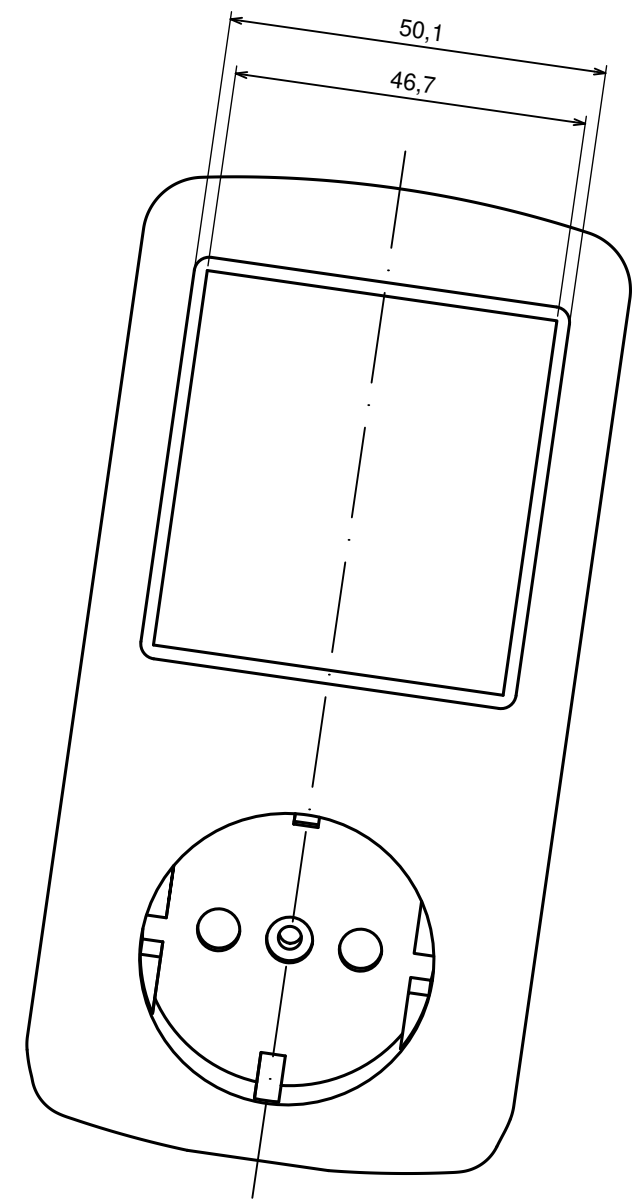

Product model	Enclosure Z120 - assembly
---------------	---------------------------

Format: A3	Material: PS, ABS
------------	-------------------

Scale 1:1	Tolerance: +/- 0.5
-----------	--------------------

All rights reserved, Copyright Kradox 2016

Product model Enclosure Z120 - base

Format: A3 Material: PS, ABS

Scale 1:1 Tolerance: +/- 0.5

All rights reserved, Copyright Kradox 2016

Product model Enclosure Z120 - cover

Format: A3 Material: PS, ABS

Scale 1:1 Tolerance: +/- 0.5