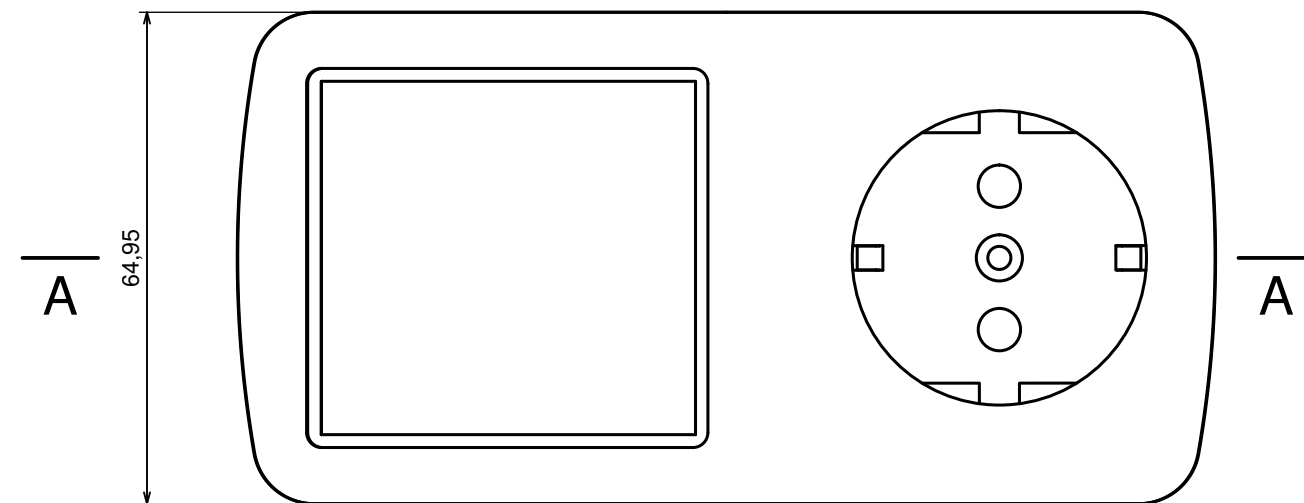

All rights reserved, Copyright Kradex 2016

Product model	Enclosure Z120 - assembly

Format: A3	Material: PS, ABS

Scale 1:1	Tolerance: +/- 0.5