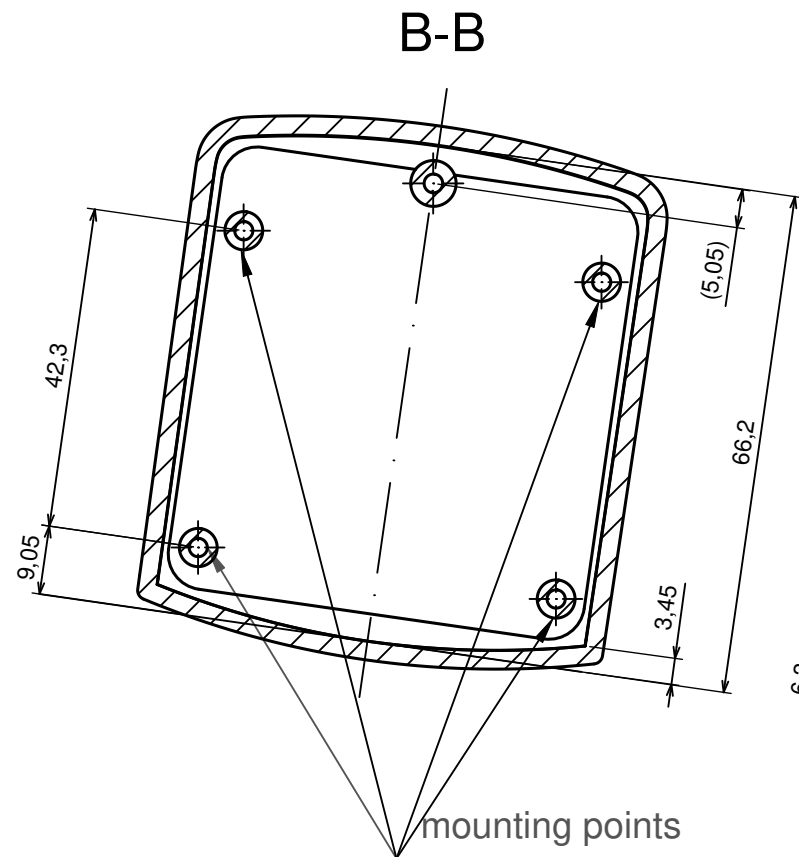

Product model	Enclosure Z120 - assembly
---------------	---------------------------

Format: A3	Material: PS, ABS
------------	-------------------

Scale 1:1	Tolerance: +/- 0.5
-----------	--------------------

All rights reserved, Copyright Kradox 2016

Product model Enclosure Z120 - base

Format: A3 Material: PS, ABS

Scale 1:1 Tolerance: +/- 0.5

All rights reserved, Copyright Kradox 2016

Product model Enclosure Z120 - cover

Format: A3 Material: PS, ABS

Scale 1:1 Tolerance: +/- 0.5