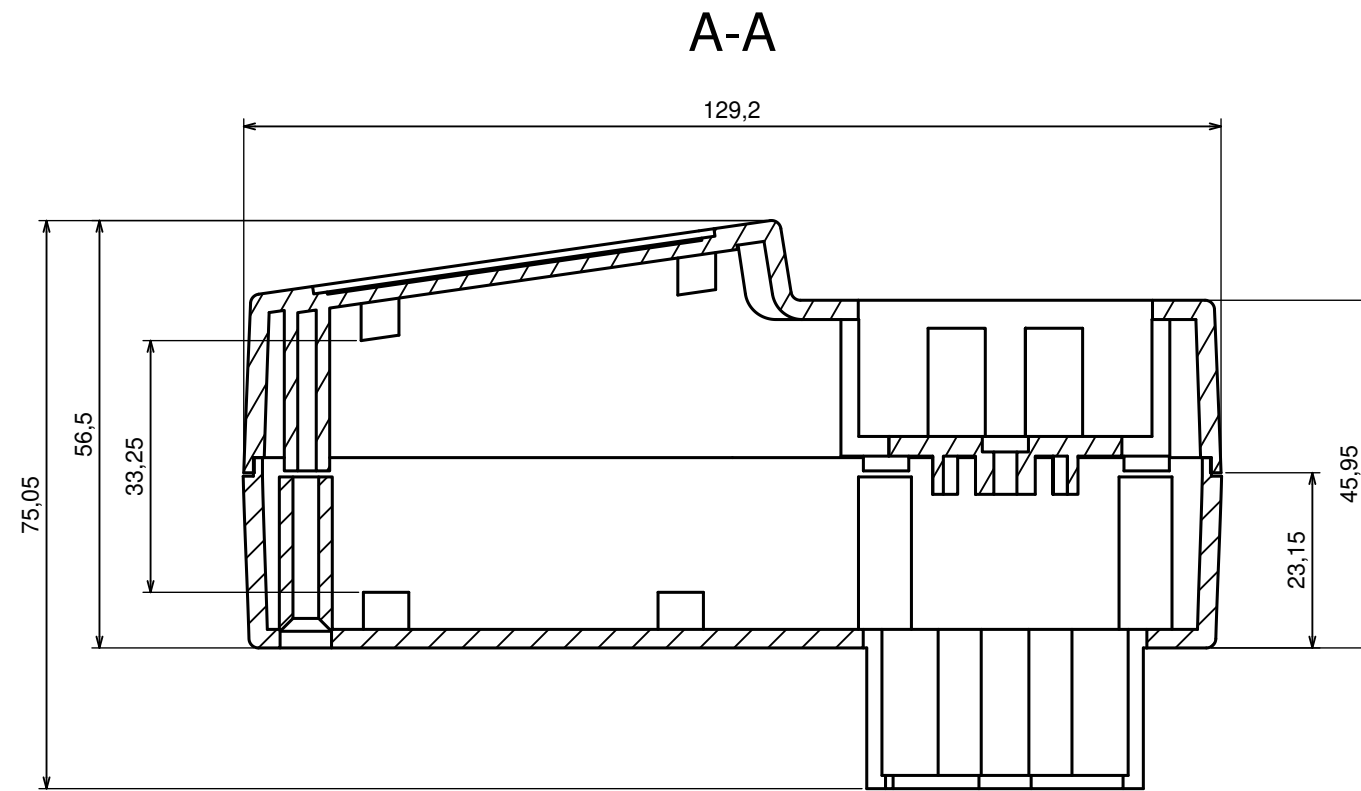

All rights reserved, Copyright Kradex 2016

Product model	Enclosure Z120 - assembly

Format: A3	Material: PS, ABS

Scale 1:1	Tolerance: +/- 0.5