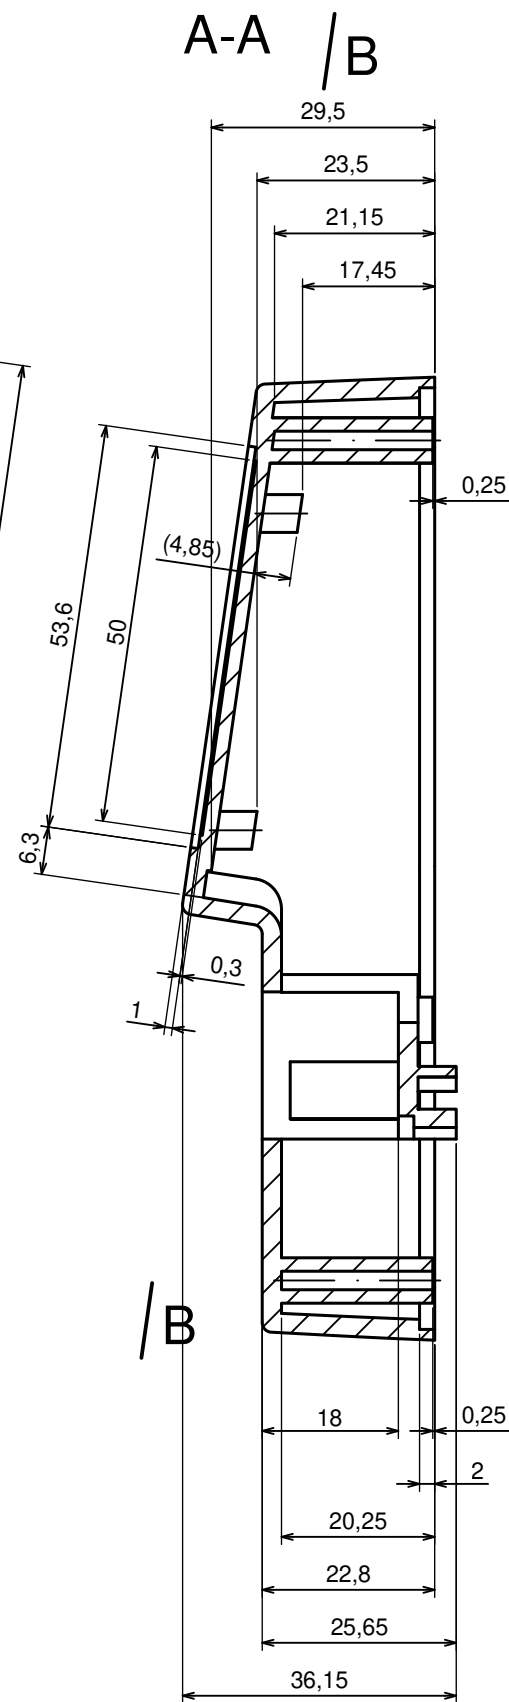

Product model	Enclosure Z120 - assembly
---------------	---------------------------

Format: A3	Material: PS, ABS
------------	-------------------

Scale 1:1	Tolerance: +/- 0.5
-----------	--------------------

All rights reserved, Copyright Kradox 2016

Product model Enclosure Z120 - base

Format: A3 Material: PS, ABS

Scale 1:1 Tolerance: +/- 0.5

All rights reserved, Copyright Kradox 2016

Product model Enclosure Z120 - cover

Format: A3 Material: PS, ABS

Scale 1:1 Tolerance: +/- 0.5