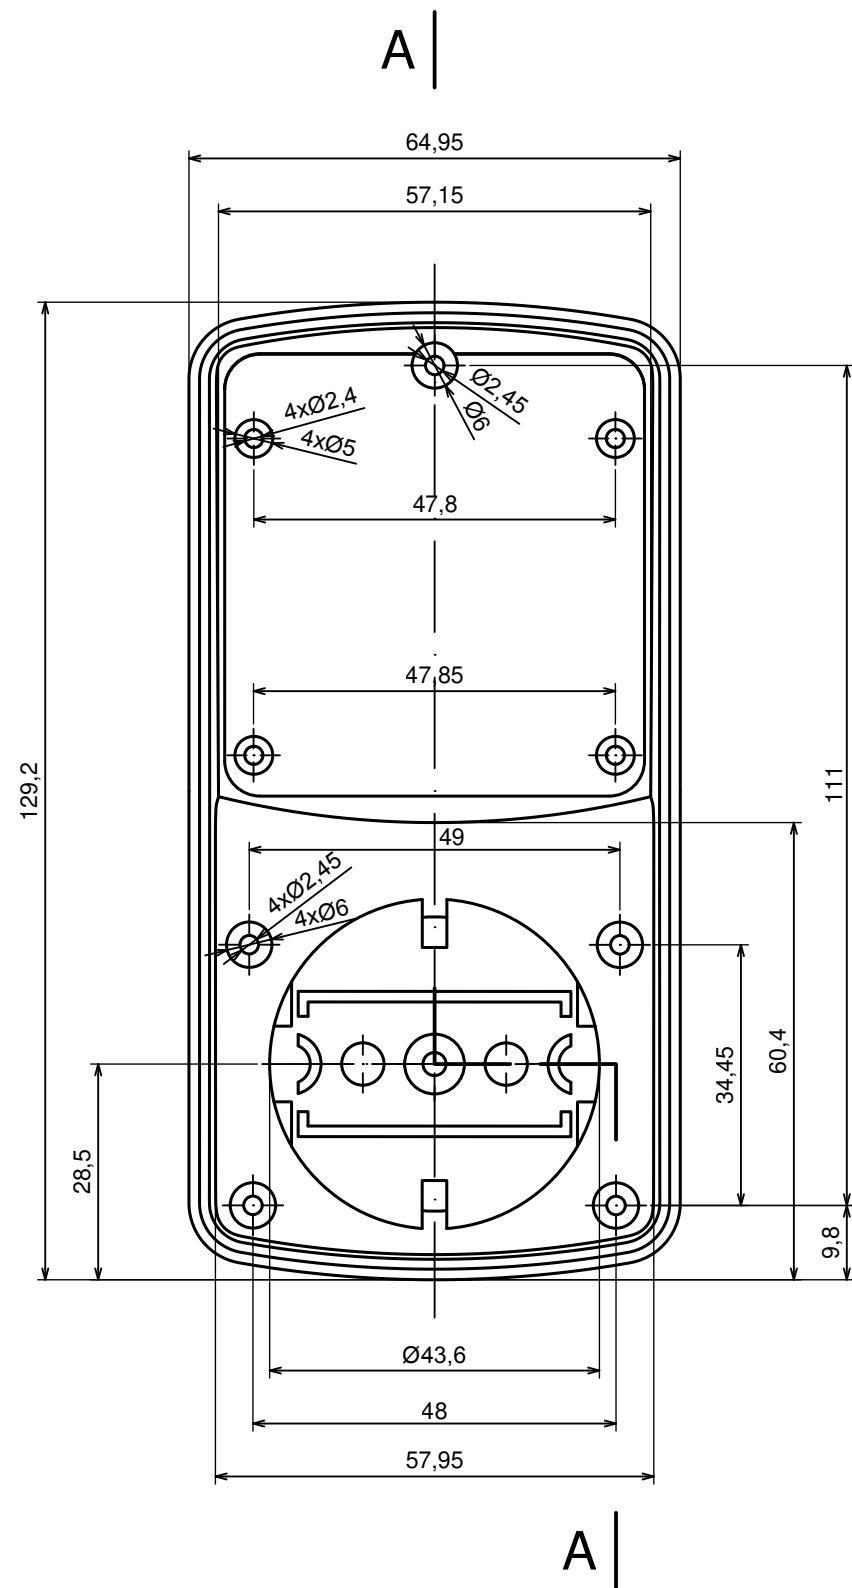

Product model	Enclosure Z120 - assembly
---------------	---------------------------

Format: A3	Material: PS, ABS
------------	-------------------

Scale 1:1	Tolerance: +/- 0.5
-----------	--------------------

All rights reserved, Copyright Kradox 2016

Product model Enclosure Z120 - base

Format: A3 Material: PS, ABS

Scale 1:1 Tolerance: +/- 0.5

All rights reserved, Copyright Kradox 2016

Product model Enclosure Z120 - cover

Format: A3 Material: PS, ABS

Scale 1:1 Tolerance: +/- 0.5