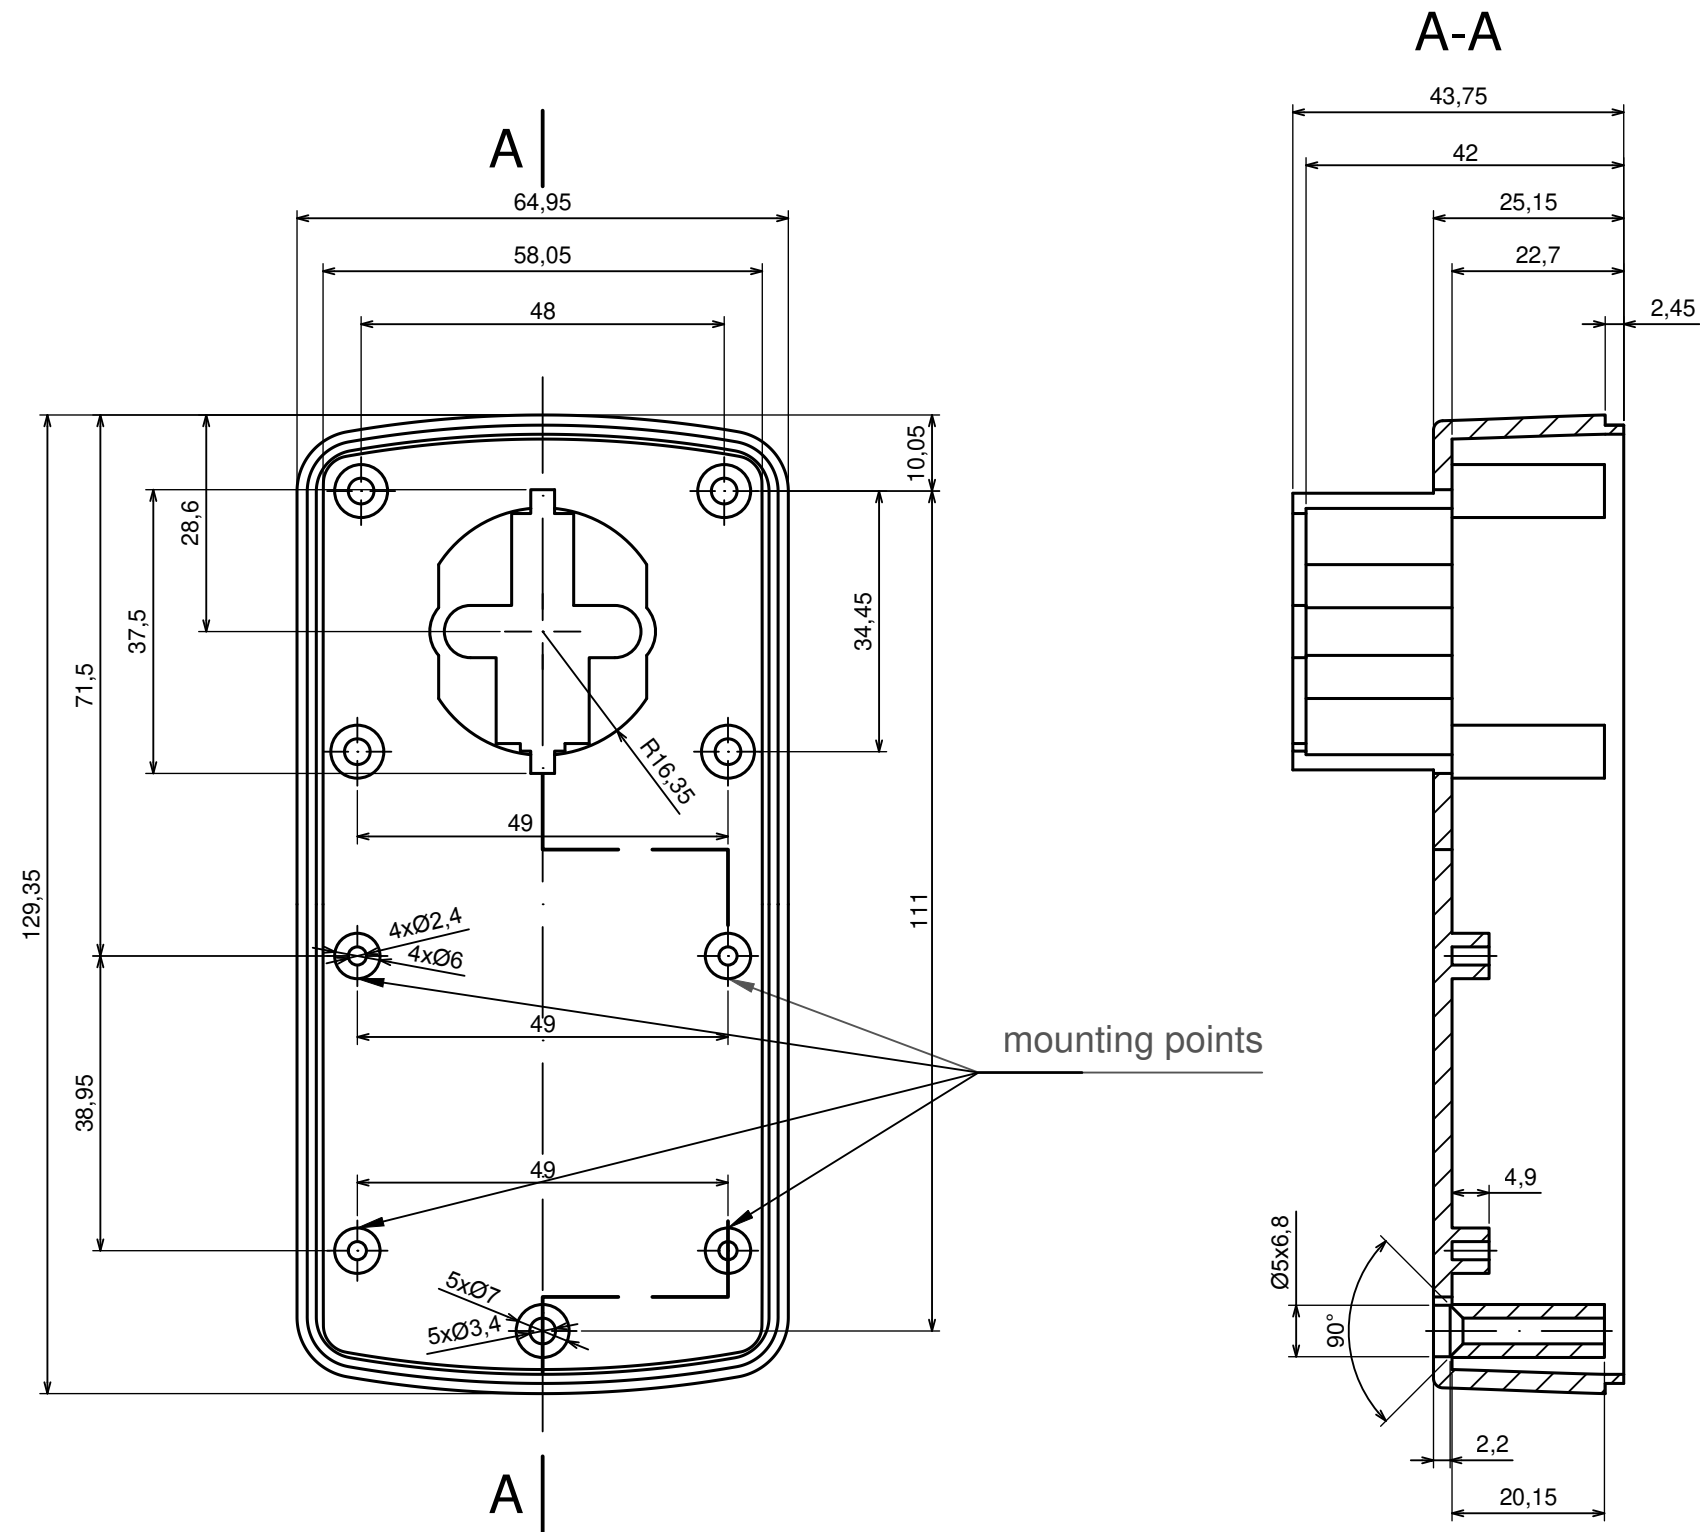

Product model	Enclosure Z120 - assembly
---------------	---------------------------

Format: A3	Material: PS, ABS
------------	-------------------

Scale 1:1	Tolerance: +/- 0.5
-----------	--------------------

All rights reserved, Copyright Kradox 2016

Product model Enclosure Z120 - base

Format: A3 Material: PS, ABS

Scale 1:1 Tolerance: +/- 0.5

All rights reserved, Copyright Kradox 2016

Product model Enclosure Z120 - cover

Format: A3 Material: PS, ABS

Scale 1:1 Tolerance: +/- 0.5