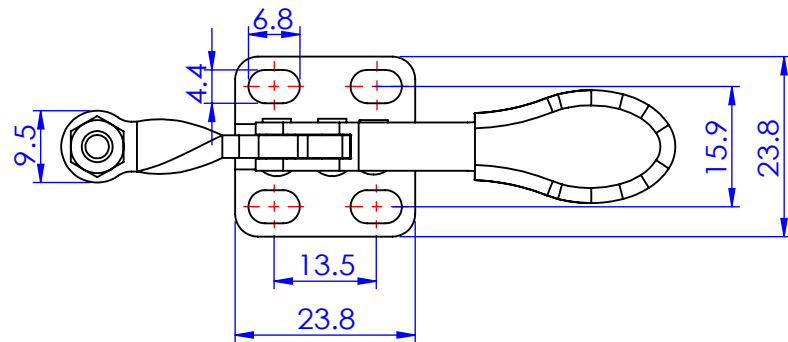

HESTORE.HU

elektronikai alkatrész áruház

EN: This Datasheet is presented by the manufacturer.

Please visit our website for pricing and availability at www.hestore.hu.

Part No:	GH-201-A
Holding Capacity:	27Kg
Bar Opens:	90°
Handle Opens:	75°
Weight:	0.03Kg
Spindle Supplied:	SA-042007(Nylon)

Unit : mm

Scale: 1:1

 **Good Hand Enterprise Co., Ltd**

TITLE:		
DWG NO.	GH-201-A	A4