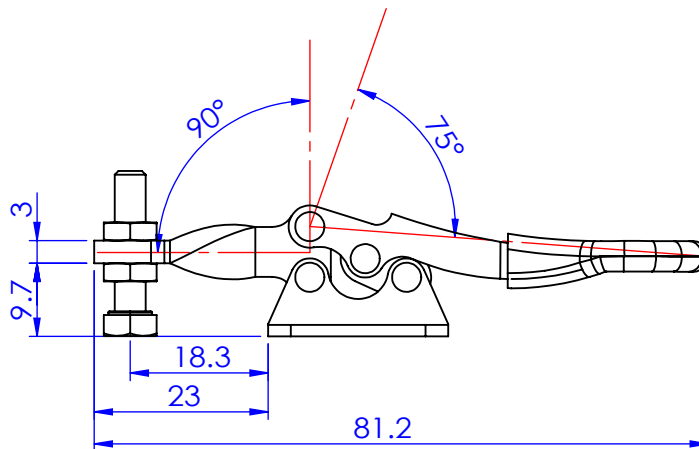

HESTORE.HU

elektronikai alkatrész áruház

EN: This Datasheet is presented by the manufacturer.

Please visit our website for pricing and availability at www.hestore.hu.

Part No:	GH-201-A
Holding Capacity:	27Kg
Bar Opens:	90°
Handle Opens:	75°
Weight:	0.03Kg
Spindle Supplied:	SA-042007(Nylon)

Unit : mm

Scale: 1:1

 **Good Hand Enterprise Co., Ltd**

TITLE:		
DWG NO.	GH-201-A	A4