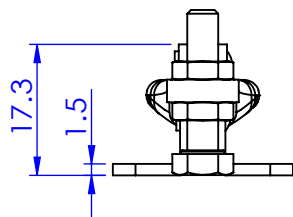

HESTORE.HU

elektronikai alkatrész áruház

EN: This Datasheet is presented by the manufacturer.

Please visit our website for pricing and availability at www.hestore.hu.

Part No:	GH-201-A
Holding Capacity:	27Kg
Bar Opens:	90°
Handle Opens:	75°
Weight:	0.03Kg
Spindle Supplied:	SA-042007(Nylon)

Unit : mm

Scale: 1:1

 **Good Hand Enterprise Co., Ltd**

TITLE:		
DWG NO.	GH-201-A	A4