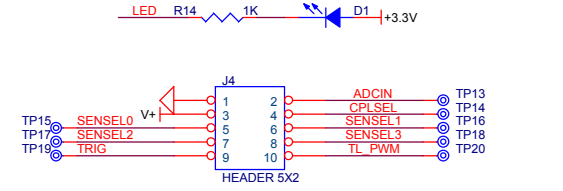

HESTORE.HU

elektronikai alkatrész áruház

EN: This Datasheet is presented by the manufacturer.

Please visit our website for pricing and availability at www.hestore.hu.

WWW.JYETECH.COM		
Title		
DSO 150 MAIN BOARD		
Size B	Document Number	Rev 00E
	105-15000-00E	
Date:	Tuesday, October 31, 2017	Sheet 1 of 1