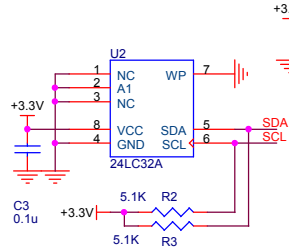

HESTORE.HU

elektronikai alkatrész áruház

EN: This Datasheet is presented by the manufacturer.

Please visit our website for pricing and availability at www.hestore.hu.

WWW.JYETECH.COM		
Title		
DSO 150 MAIN BOARD		
Size B	Document Number	Rev 00E
	105-15000-00E	
Date:	Tuesday, October 31, 2017	Sheet 1 of 1