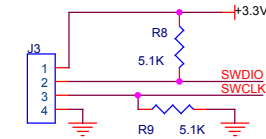

HESTORE.HU

elektronikai alkatrész áruház

EN: This Datasheet is presented by the manufacturer.

Please visit our website for pricing and availability at www.hestore.hu.

WWW.JYETECH.COM		
Title		
DSO 150 MAIN BOARD		
Size B	Document Number	Rev 00E
	105-15000-00E	
Date:	Tuesday, October 31, 2017	Sheet 1 of 1