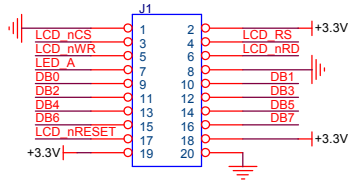

HESTORE.HU

elektronikai alkatrész áruház

EN: This Datasheet is presented by the manufacturer.

Please visit our website for pricing and availability at www.hestore.hu.

WWW.JYETECH.COM		
Title		
DSO 150 MAIN BOARD		
Size B	Document Number	Rev 00E
	105-15000-00E	
Date:	Tuesday, October 31, 2017	Sheet 1 of 1