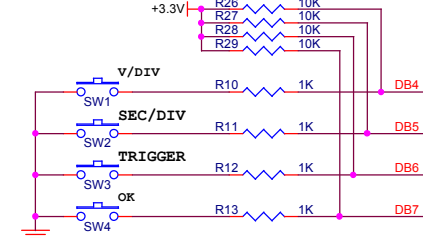

HESTORE.HU

elektronikai alkatrész áruház

EN: This Datasheet is presented by the manufacturer.

Please visit our website for pricing and availability at www.hestore.hu.

WWW.JYETECH.COM		
Title		
DSO 150 MAIN BOARD		
Size B	Document Number	Rev 00E
	105-15000-00E	
Date:	Tuesday, October 31, 2017	Sheet 1 of 1