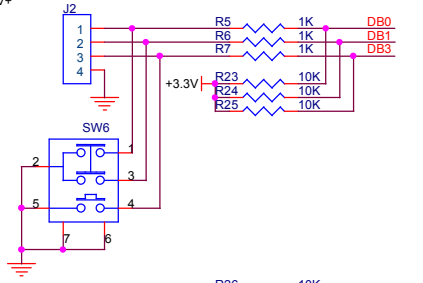

HESTORE.HU

elektronikai alkatrész áruház

EN: This Datasheet is presented by the manufacturer.

Please visit our website for pricing and availability at www.hestore.hu.

WWW.JYETECH.COM		
Title		
DSO 150 MAIN BOARD		
Size B	Document Number	Rev 00E
	105-15000-00E	
Date:	Tuesday, October 31, 2017	Sheet 1 of 1