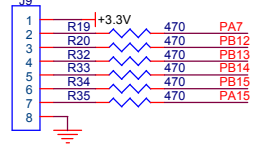

HESTORE.HU

elektronikai alkatrész áruház

EN: This Datasheet is presented by the manufacturer.

Please visit our website for pricing and availability at www.hestore.hu.

WWW.JYETECH.COM		
Title		
DSO 150 MAIN BOARD		
Size B	Document Number	Rev 00E
	105-15000-00E	
Date:	Tuesday, October 31, 2017	Sheet 1 of 1