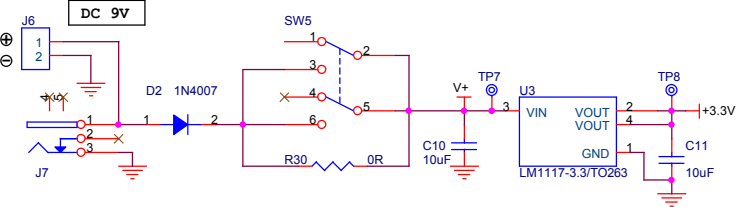

HESTORE.HU

elektronikai alkatrész áruház

EN: This Datasheet is presented by the manufacturer.

Please visit our website for pricing and availability at www.hestore.hu.

WWW.JYETECH.COM		
Title		
DSO 150 MAIN BOARD		
Size B	Document Number	Rev 00E
	105-15000-00E	
Date:	Tuesday, October 31, 2017	Sheet 1 of 1