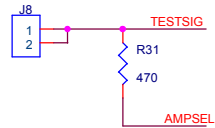

HESTORE.HU

elektronikai alkatrész áruház

EN: This Datasheet is presented by the manufacturer.

Please visit our website for pricing and availability at www.hestore.hu.

WWW.JYETECH.COM		
Title		
DSO 150 MAIN BOARD		
Size B	Document Number	Rev 00E
	105-15000-00E	
Date:	Tuesday, October 31, 2017	Sheet 1 of 1