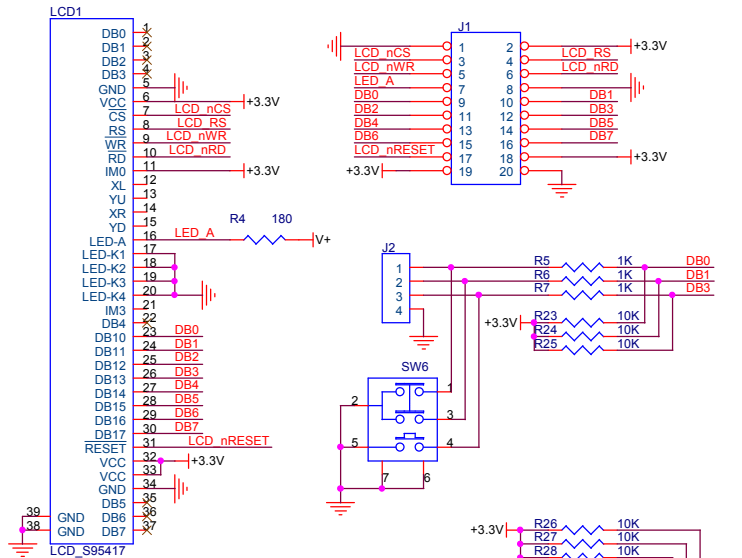

HESTORE.HU

elektronikai alkatrész áruház

EN: This Datasheet is presented by the manufacturer.

Please visit our website for pricing and availability at www.hestore.hu.

WWW.JYETECH.COM		
Title		
DSO 150 MAIN BOARD		
Size B	Document Number	Rev 00E
	105-15000-00E	
Date:	Tuesday, October 31, 2017	Sheet 1 of 1