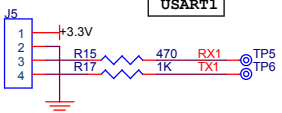

HESTORE.HU

elektronikai alkatrész áruház

EN: This Datasheet is presented by the manufacturer.

Please visit our website for pricing and availability at www.hestore.hu.

WWW.JYETECH.COM		
Title		
DSO 150 MAIN BOARD		
Size B	Document Number	Rev 00E
	105-15000-00E	
Date:	Tuesday, October 31, 2017	Sheet 1 of 1