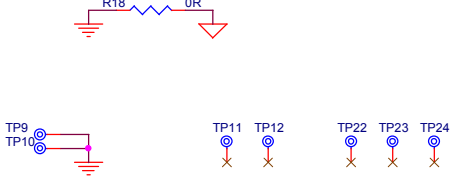

HESTORE.HU

elektronikai alkatrész áruház

EN: This Datasheet is presented by the manufacturer.

Please visit our website for pricing and availability at www.hestore.hu.

WWW.JYETECH.COM		
Title		
DSO 150 MAIN BOARD		
Size B	Document Number	Rev 00E
	105-15000-00E	
Date:	Tuesday, October 31, 2017	Sheet 1 of 1