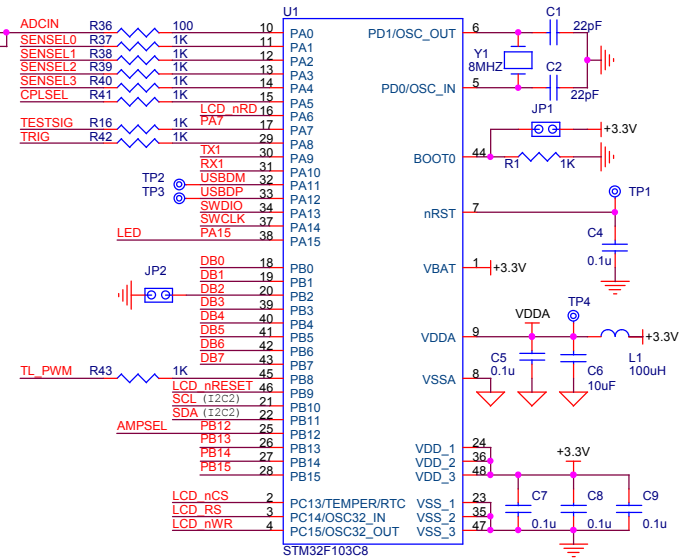

HESTORE.HU

elektronikai alkatrész áruház

EN: This Datasheet is presented by the manufacturer.

Please visit our website for pricing and availability at www.hestore.hu.

WWW.JYETECH.COM		
Title		
DSO 150 MAIN BOARD		
Size B	Document Number	Rev 00E
	105-15000-00E	
Date:	Tuesday, October 31, 2017	Sheet 1 of 1