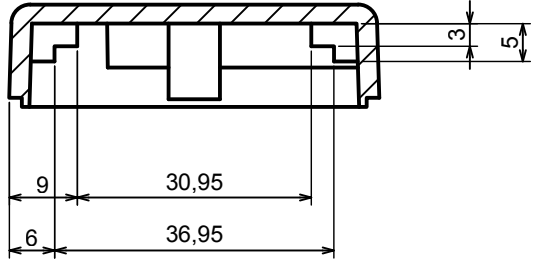

Product model Enclosure Z14 - Assembly

Format: A3 Material: PS, ABS

Scale 1:1 Tolerance: +/- 0.5

D

B-B

B

D-D

| | | |
|--|----------------------|---|
| All rights reserved, Copyright Kradox 2018 | | |
| Product model | Enclosure Z14 - Base | |
| Format: A3 | Material: PS, ABS |  |
| Scale 1:1 | Tolerance: +/- 0.5 | |

All rights reserved, Copyright Kradox 2018

Product model: Enclosure Z14 - Cover

Format: A3 | Material: PS, ABS

Scale 1:1 | Tolerance: +/- 0.5