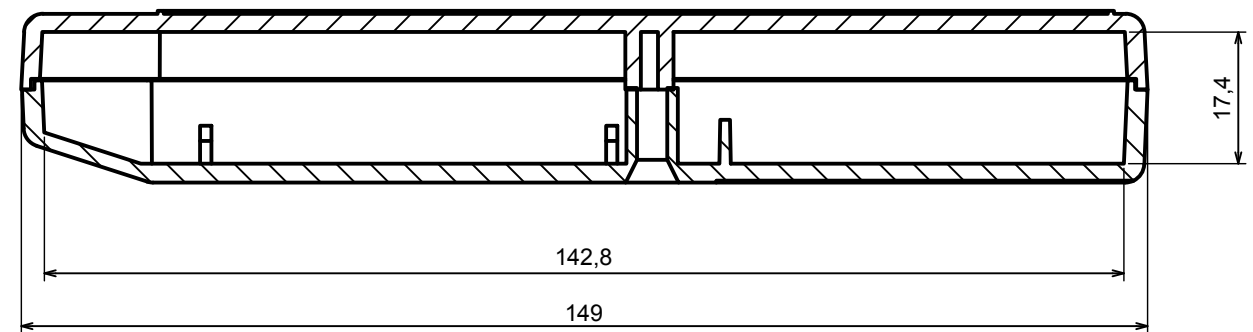

All rights reserved, Copyright Kradex 2018

Product model Enclosure Z14 - Assembly

Format: A3 Material: PS, ABS

Scale 1:1 Tolerance: +/- 0.5