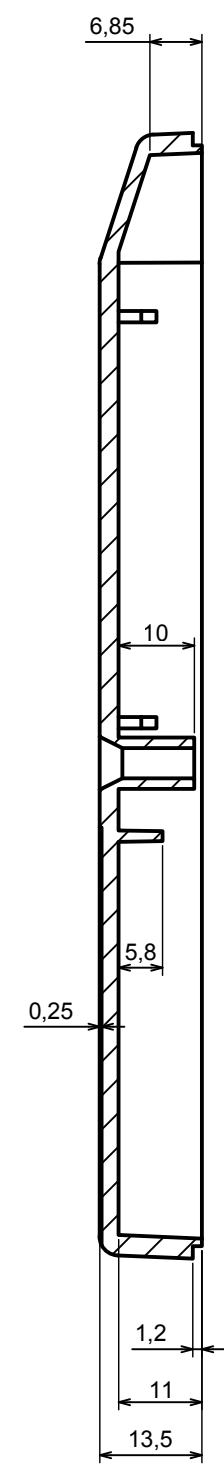

HESTORE.HU

elektronikai alkatrész áruház

EN: This Datasheet is presented by the manufacturer.

Please visit our website for pricing and availability at www.hestore.hu.

A |

A |

A-A

All rights reserved, Copyright Kradex 2018

Product model Enclosure Z14 - Assembly

Format: A3 Material: PS, ABS

Scale 1:1 Tolerance: +/- 0.5

D

B-B

B

D-D

| | | |
|--|----------------------|---|
| All rights reserved, Copyright Kradox 2018 | | |
| Product model | Enclosure Z14 - Base | |
| Format: A3 | Material: PS, ABS |  |
| Scale 1:1 | Tolerance: +/- 0.5 | |

All rights reserved, Copyright Kradox 2018

Product model: Enclosure Z14 - Cover

Format: A3 | Material: PS, ABS

Scale 1:1 | Tolerance: +/- 0.5