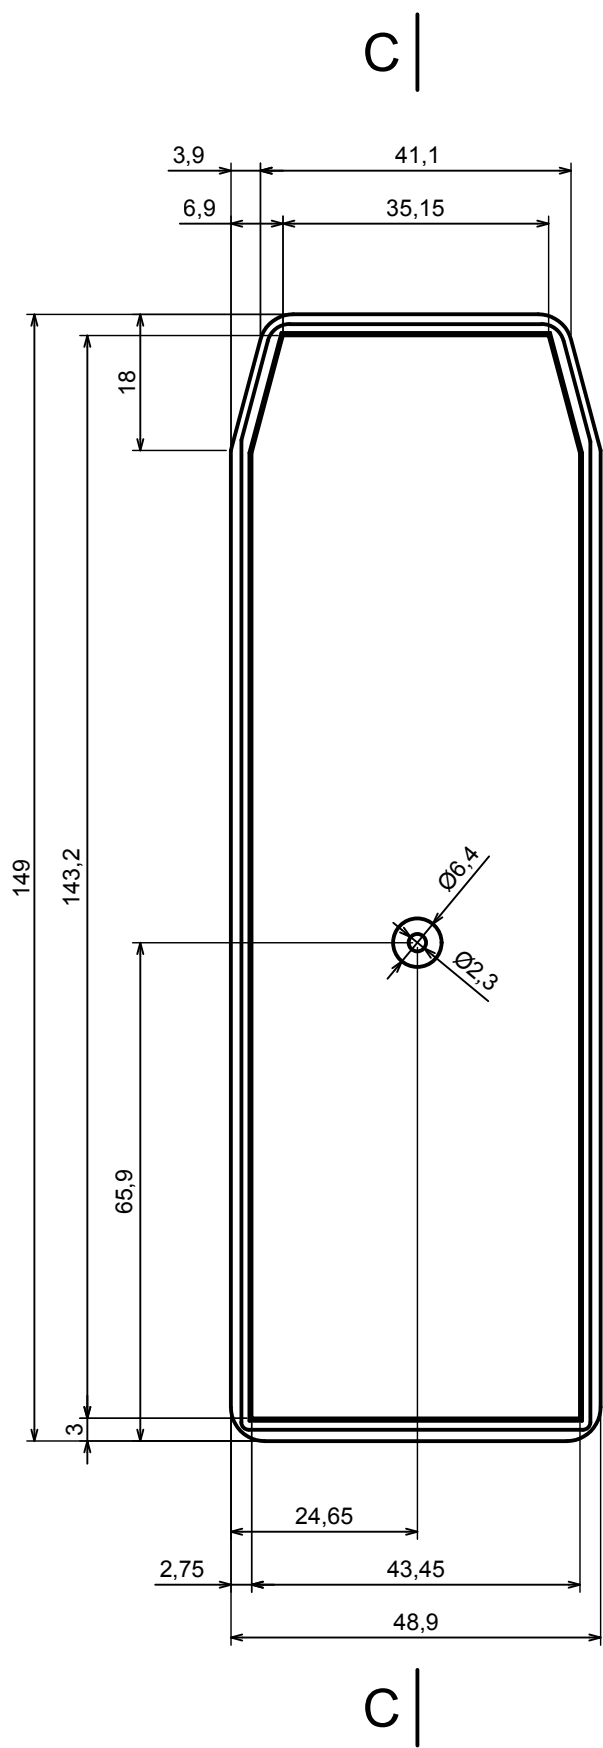

Product model Enclosure Z14 - Assembly

Format: A3 Material: PS, ABS

Scale 1:1 Tolerance: +/- 0.5

D

B-B

B

D-D

| | | |
|--|----------------------|---|
| All rights reserved, Copyright Kradox 2018 | | |
| Product model | Enclosure Z14 - Base | |
| Format: A3 | Material: PS, ABS |  |
| Scale 1:1 | Tolerance: +/- 0.5 | |

All rights reserved, Copyright Kradox 2018

Product model: Enclosure Z14 - Cover

Format: A3 | Material: PS, ABS

Scale 1:1 | Tolerance: +/- 0.5