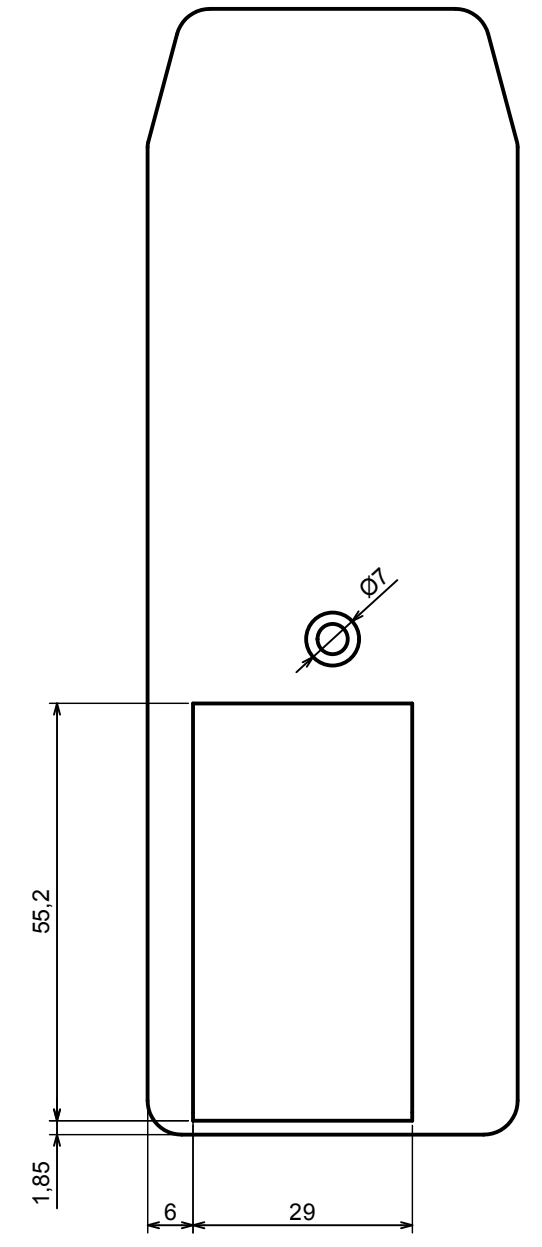

Product model Enclosure Z14 - Assembly

Format: A3 Material: PS, ABS

Scale 1:1 Tolerance: +/- 0.5

D

B-B

B

D-D

| | | |
|--|----------------------|---|
| All rights reserved, Copyright Kradox 2018 | | |
| Product model | Enclosure Z14 - Base | |
| Format: A3 | Material: PS, ABS |  |
| Scale 1:1 | Tolerance: +/- 0.5 | |

All rights reserved, Copyright Kradox 2018

Product model: Enclosure Z14 - Cover

Format: A3 | Material: PS, ABS

Scale 1:1 | Tolerance: +/- 0.5