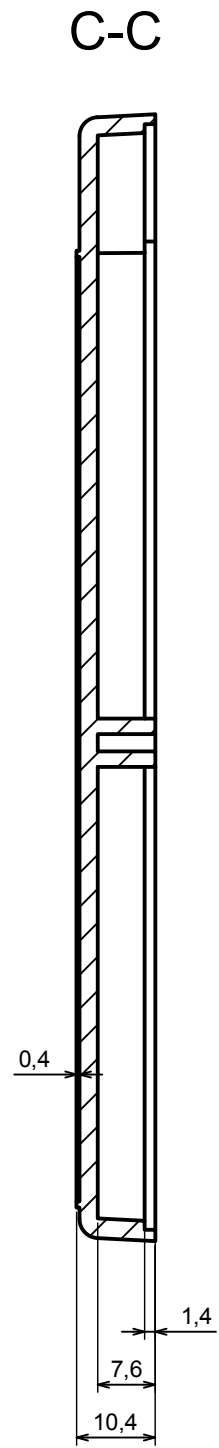

HESTORE.HU

elektronikai alkatrész áruház

EN: This Datasheet is presented by the manufacturer.

Please visit our website for pricing and availability at www.hestore.hu.

A |

A |

A-A

All rights reserved, Copyright Kradex 2018

Product model Enclosure Z14 - Assembly

Format: A3 Material: PS, ABS

Scale 1:1 Tolerance: +/- 0.5

D

B-B

B

D-D

| | | |
|--|----------------------|---|
| All rights reserved, Copyright Kradox 2018 | | |
| Product model | Enclosure Z14 - Base | |
| Format: A3 | Material: PS, ABS |  |
| Scale 1:1 | Tolerance: +/- 0.5 | |

All rights reserved, Copyright Kradox 2018

Product model: Enclosure Z14 - Cover

Format: A3 | Material: PS, ABS

Scale 1:1 | Tolerance: +/- 0.5