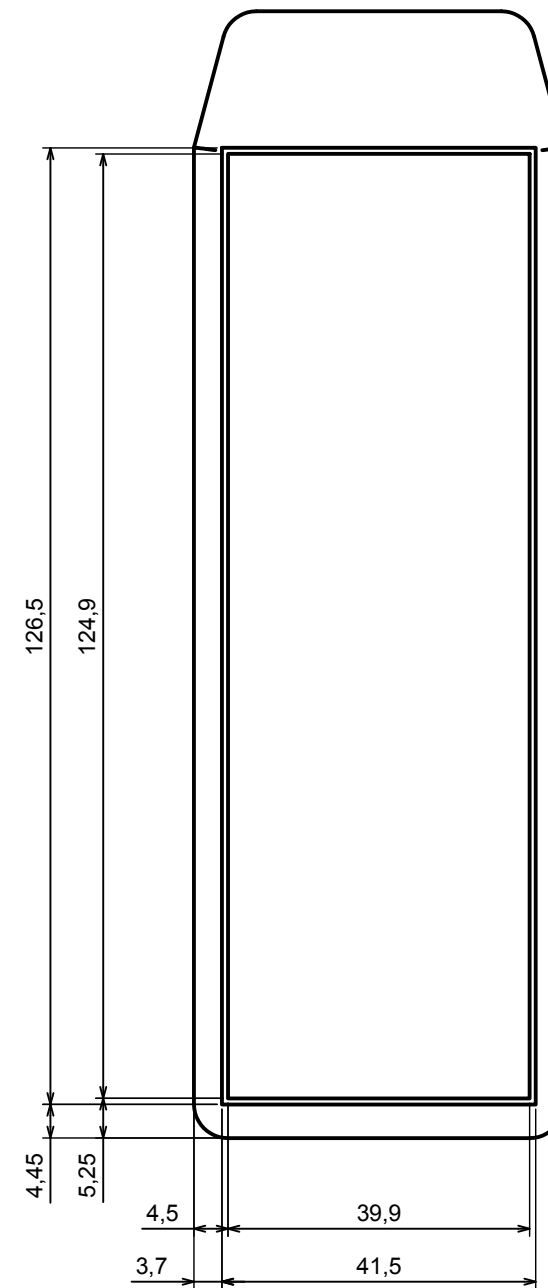

Product model Enclosure Z14 - Assembly

Format: A3 Material: PS, ABS

Scale 1:1 Tolerance: +/- 0.5

D

B-B

B

D-D

| | | |
|--|----------------------|---|
| All rights reserved, Copyright Kradox 2018 | | |
| Product model | Enclosure Z14 - Base | |
| Format: A3 | Material: PS, ABS |  |
| Scale 1:1 | Tolerance: +/- 0.5 | |

All rights reserved, Copyright Kradox 2018

Product model: Enclosure Z14 - Cover

Format: A3 | Material: PS, ABS

Scale 1:1 | Tolerance: +/- 0.5