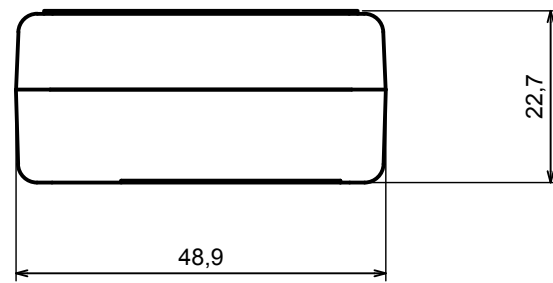

A |

A |

A-A

All rights reserved, Copyright Kradex 2018

Product model Enclosure Z14 - Assembly

Format: A3 Material: PS, ABS

Scale 1:1 Tolerance: +/- 0.5