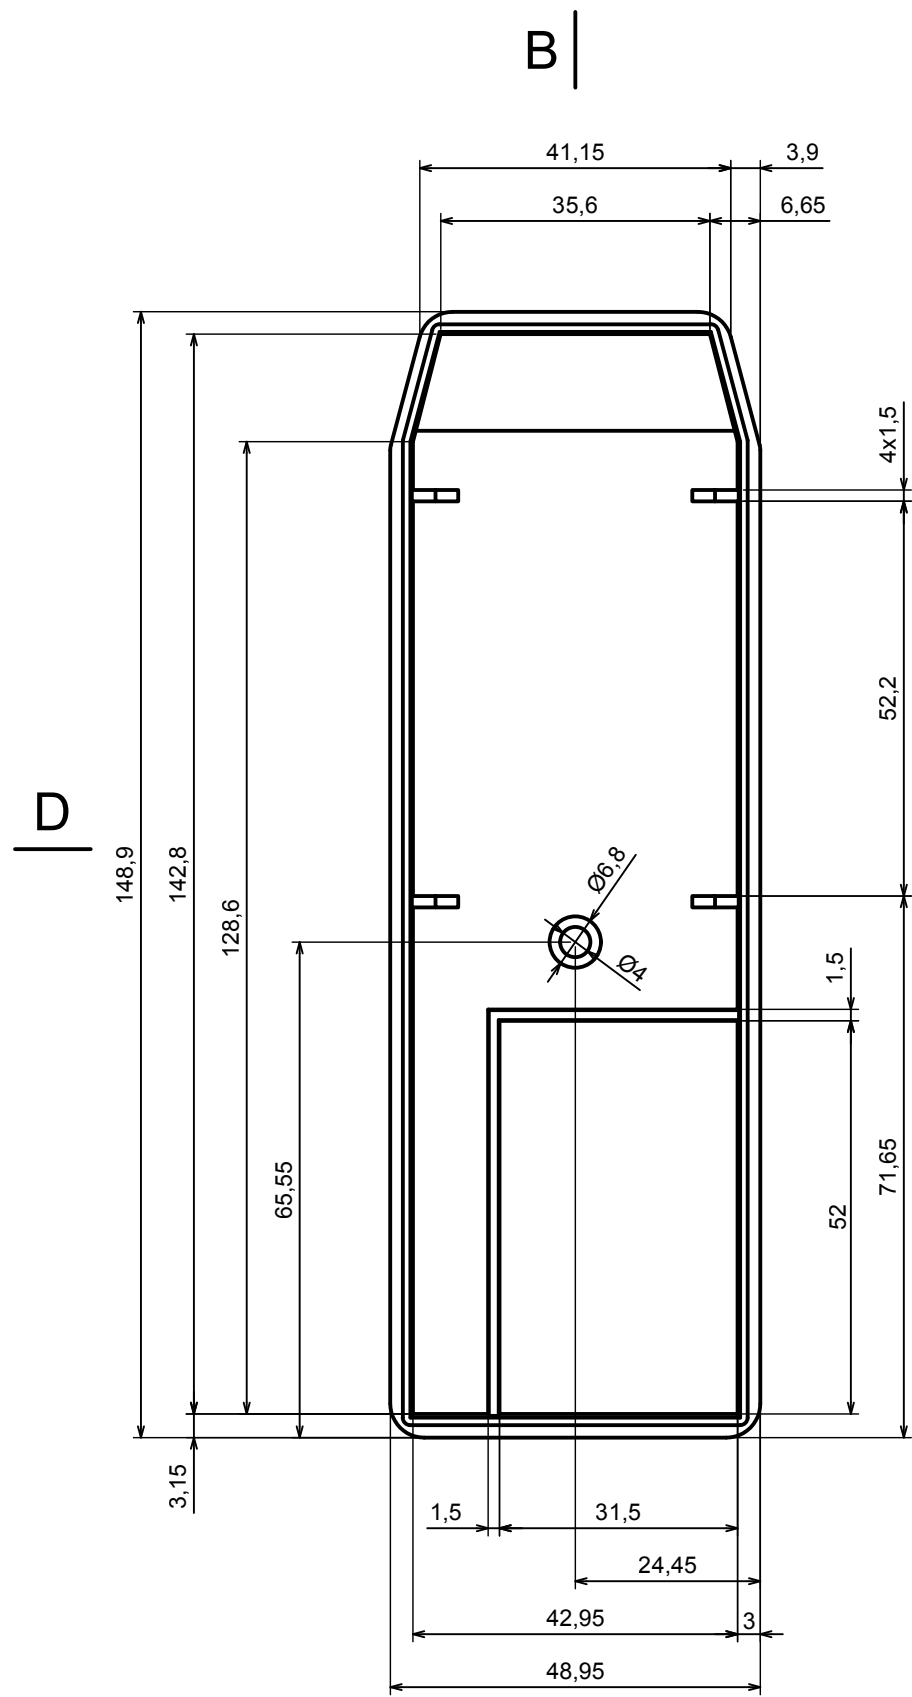

Product model Enclosure Z14 - Assembly

Format: A3 Material: PS, ABS

Scale 1:1 Tolerance: +/- 0.5

D

B-B

B

D-D

| | | |
|--|----------------------|---|
| All rights reserved, Copyright Kradox 2018 | | |
| Product model | Enclosure Z14 - Base | |
| Format: A3 | Material: PS, ABS |  |
| Scale 1:1 | Tolerance: +/- 0.5 | |

All rights reserved, Copyright Kradox 2018

Product model: Enclosure Z14 - Cover

Format: A3 | Material: PS, ABS

Scale 1:1 | Tolerance: +/- 0.5