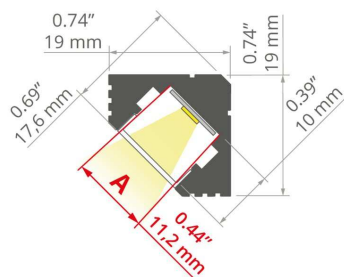

ADDITIONAL INFORMATION

- standard lengths of KLUŚ profiles and covers: 1000 mm (tolerance ± 1.5 mm) and 2005 mm / 3010 mm (tolerance + 5 mm); for selected covers: 6050 mm, 10050 mm (tolerance + 5 mm)
- when choosing a different length of profiles / covers than available in the standard, you should additionally choose the cutting service at KLUŚ

TECHNICAL DRAWING

TECHNICAL SPECIFICATIONS

Material	aluminum
Possible fixture IP	20, 67
Possible fixture shapes	linear
Profile cross-section	angled
Width	19 mm
Height	19 mm
LED gluing width A	11.2 mm
Number of LED strips A (8 mm wide)	1
Lighting at an angle	45
Possibility of obtaining a line of light	yes
Building type	Residential, Retail, HoReCa object, Entertainment/ Arts, Other
Facility zone	office, kitchen, bathroom, furniture, niche/cove, advertising / POS, shop windows and exhibition
Easy assembly and disassembly by snapping in and out	yes
Wire out end cap	yes