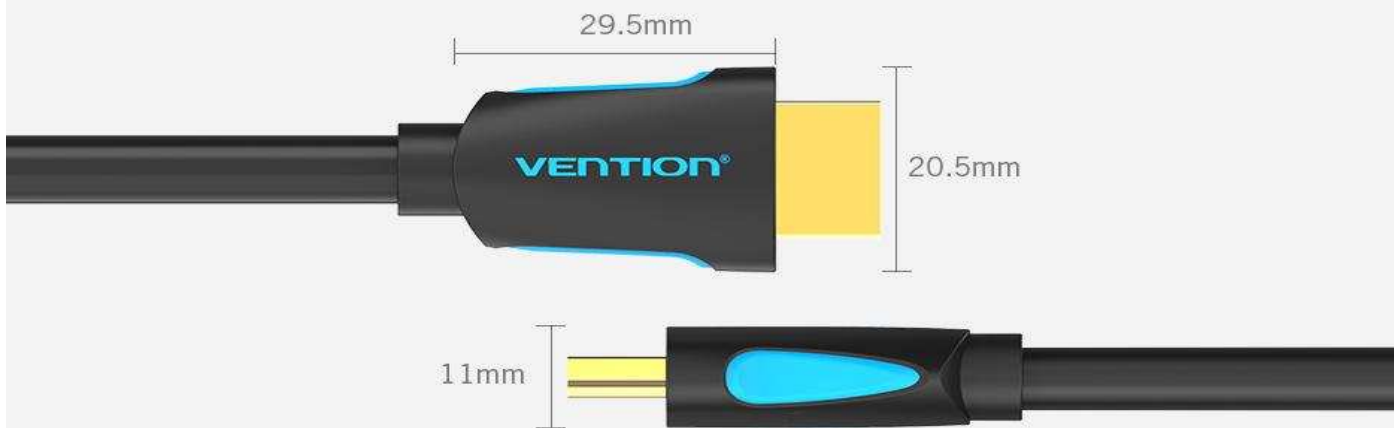

TV

Monitor

Projector

Product Parameters

Brand:	Vention	Shell:	Injection Molding
Name:	HDMI Cable	Jacket:	PVC
Model:	VAA-M02	Shielding:	Double Aluminum Foil Mylar+
Color:	Black		Metal Braided
Version:	HDMI2.0/HDMI1.4	AWG:	30AWG/28AWG/26AWG
Interface:	Standard HDMI	OD:	8.0mm/9.5mm
Connector:	Gold-plated	Length:	0.75m-15m
Resolution:	4K 60Hz-1080P 60Hz	Warranty:	1 Year
Conductor:	Pure Copper	Packing:	PE Bag

* All data are from Vention laboratory

* Sizes above are hand measurement, there might be slight tolerance

Length	Art.No.	EAN Code
0.75m	VAA-M02-B075	6922794718487
1m	VAA-M02-B100	6922794718494
1.5m	VAA-M02-B150	6922794718500
2m	VAA-M02-B200	6922794718517
3m	VAA-M02-B300	6922794718524
5m	VAA-M02-B500	6922794718531
10m	VAA-M02-B1000	6922794718555
15m	VAA-M02-B1500	6922794718579