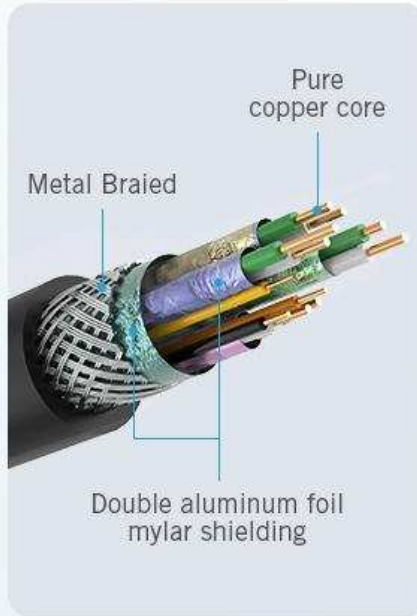

Display device

TV

Monitor

Projector

TMDS Core Technology

Reduce electromagnetic interference(EMI)
increase signal transmission rate

Multiple Lengths to Choose

Support HDMI2.0 version within 3m and less

Length	0.75-3m	5-8m	10-15m
Version	HDMI2.0	HDMI1.4	HDMI1.4
Resolution	4K 60Hz	4K 30Hz	1080P 60Hz

Length	0.75-5m	8-10m	15m
AWG	30AWG	28AWG	26AWG
OD	8mm	8mm	9.5mm

High Performance

Gold-plated Connector

Anti-interference and durability

Pure copper core

Metal Braided

Double aluminum foil mylar shielding

Multiple Shielding

Ensure stable signal transmission

Environment PVC Jacket

Soft and flexible

Connector Wing Curve Design