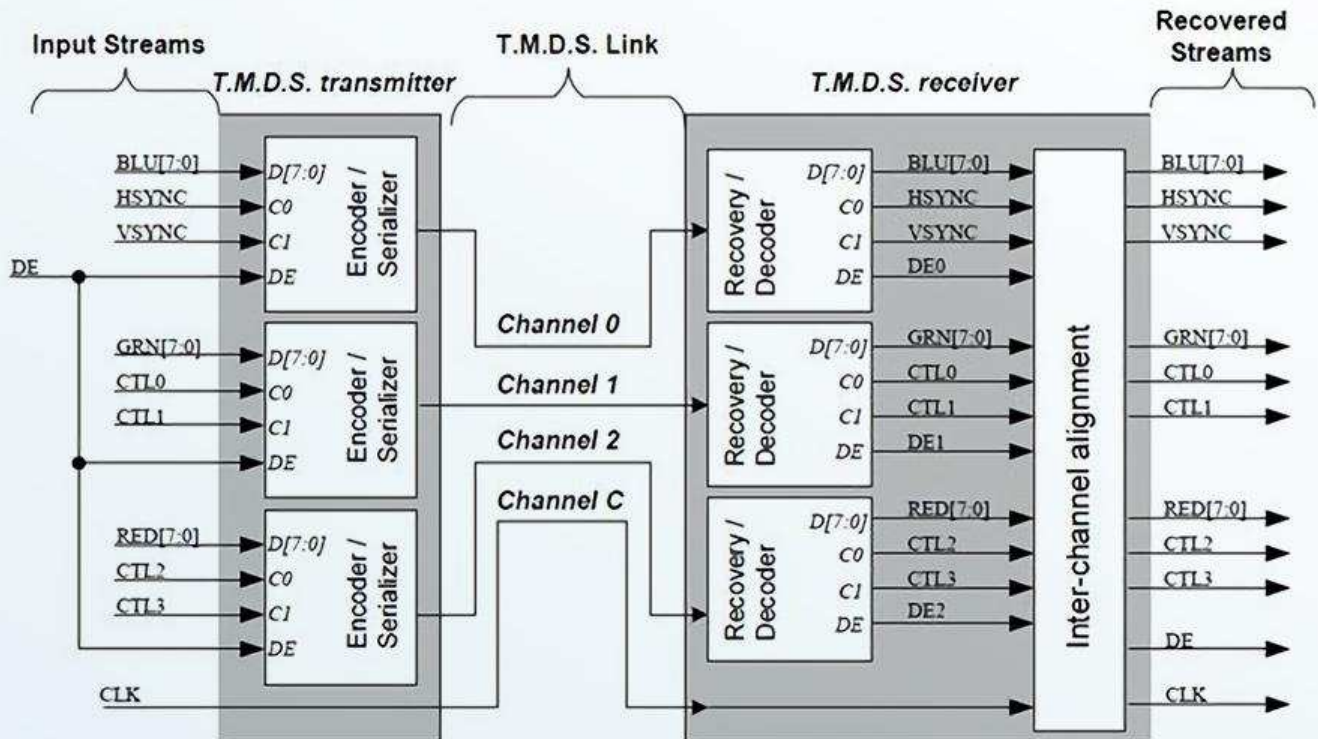

Extended mode

Two screens display different screens
Work/entertainment

Wide Compatibility

For all devices with standard HDMI port

Output device

Computer

Game console

Smart box

Display device

TV

Monitor

Projector

TMDS Core Technology

Reduce electromagnetic interference(EMI)
increase signal transmission rate

Multiple Lengths to Choose

Support HDMI2.0 version within 3m and less

Length	0.75-3m	5-8m	10-15m
Version	HDMI2.0	HDMI1.4	HDMI1.4
Resolution	4K 60Hz	4K 30Hz	1080P 60Hz

Length	0.75-5m	8-10m	15m
AWG	30AWG	28AWG	26AWG
OD	8mm	8mm	9.5mm

High Performance

Gold-plated Connector

Anti-interference and durability

TV

Monitor

Projector

Product Parameters

Brand:	Vention	Shell:	Injection Molding
Name:	HDMI Cable	Jacket:	PVC
Model:	VAA-M02	Shielding:	Double Aluminum Foil Mylar+
Color:	Black		Metal Braided
Version:	HDMI2.0/HDMI1.4	AWG:	30AWG/28AWG/26AWG
Interface:	Standard HDMI	OD:	8.0mm/9.5mm
Connector:	Gold-plated	Length:	0.75m-15m
Resolution:	4K 60Hz-1080P 60Hz	Warranty:	1 Year
Conductor:	Pure Copper	Packing:	PE Bag