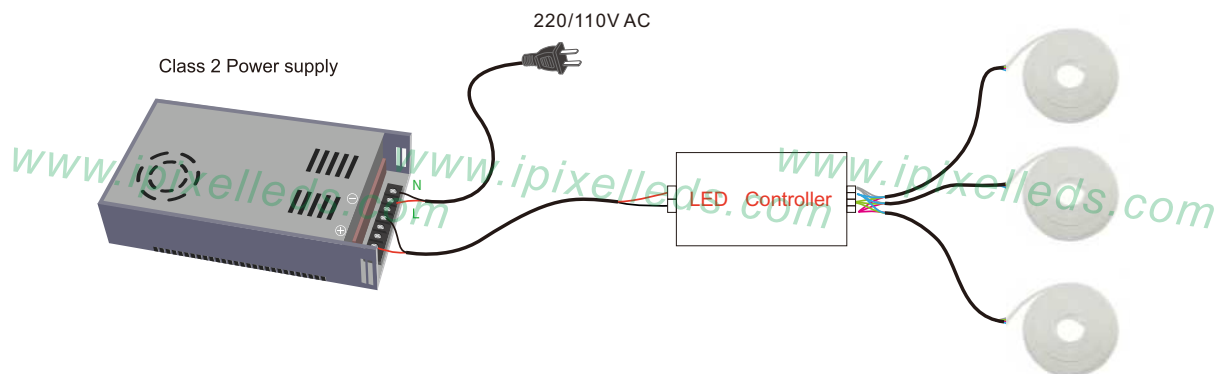

Silicone Neon LED flex made by extrusion, white color body, diffused color on the top side without light spot, it's bendable within limited semidiameter, Anti-UV and salt it's a 4 in 1 RGBW LED tape inside ,no Pixel control,

Lighting surface upwards and the strip can be bent to right or left naturally, The minimum bending diameter is 100mm

Incorrect bending way

Face to the side surface (as the picture shows),
Do not bend it downward to damage the strip.

(as the picture shows) please do not twist the strip,
or it will be damaged

Installation

clips
50x8x13mm(LxWxH)

profile
1000x8x13mm(LxWxH)

1

2

3

4

Accessory(Excluded)

Name	Aluminum extrusion	Silicone glue	End cap	Mount clip
installation				
Remarks	L:1000 mm	10 ml/pc		

iPixel LED Light Co., Ltd

Outline Dimension (unit:mm)

Connection

Product packaging