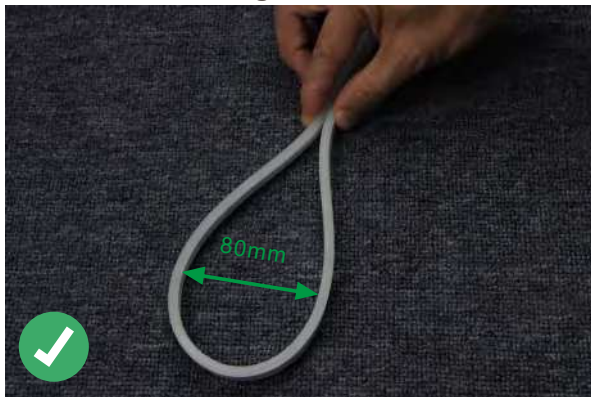

each small section can be cut down refer to

the black mark on the side of body

the standard size is 5meters included 10pcs mounting

clips 5Pin bare wire output from each side of the body

Product Datasheet

Application

Hotels, restaurants, nights clubs.

Advertising signs, brightening.

Back lighting, edge lighting.

Dancefloor background.

Correct bending way

Correct bending

Face to the lighting surface and fold the strip.
The minimum bending diameter is 80mm

Lighting surface upwards and the strip can be bent to right or left naturally, The minimum bending diameter is 100mm

Incorrect bending way

Face to the side surface (as the picture shows),
Do not bend it downward to damage the strip.

(as the picture shows) please do not twist the strip,
or it will be damaged

Installation

clips
50x8x13mm(LxWxH)

profile
1000x8x13mm(LxWxH)

1

2

3

4