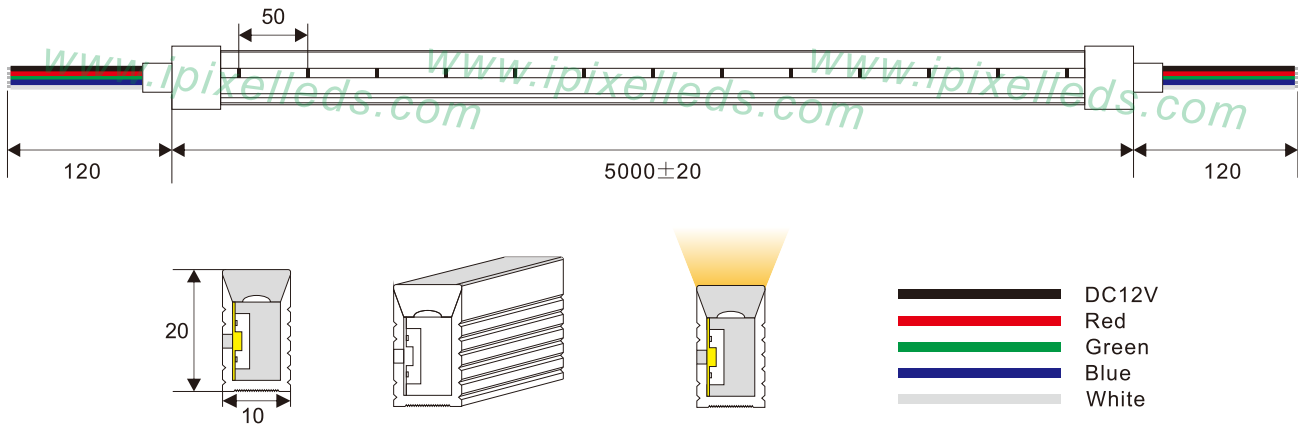

each small section can be cut down refer to

the black mark on the side of body

the standard size is 5meters included 10pcs mounting

clips 5Pin bare wire output from each side of the body

Product Datasheet

Lighting surface upwards and the strip can be bent to right or left naturally, The minimum bending diameter is 100mm

Incorrect bending way

Face to the side surface (as the picture shows),
Do not bend it downward to damage the strip.

(as the picture shows) please do not twist the strip,
or it will be damaged

Installation

clips
50x8x13mm(LxWxH)

profile
1000x8x13mm(LxWxH)

1

2

3

4

Accessory(Excluded)

Name	Aluminum extrusion	Silicone glue	End cap	Mount clip
installation				
Remarks	L:1000 mm	10 ml/pc		

iPixel LED Light Co., Ltd

Outline Dimension (unit:mm)

Connection

Product packaging