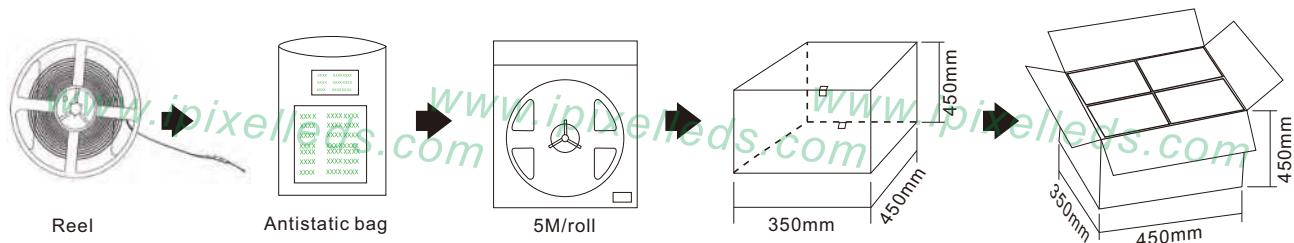

each small section can be cut down refer to

the black mark on the side of body

the standard size is 5meters included 10pcs mounting

clips 5Pin bare wire output from each side of the body

Product Datasheet

(as the picture shows) please do not twist the strip,
or it will be damaged

Installation

clips
50x8x13mm(LxWxH)

profile
1000x8x13mm(LxWxH)

1

2

3

4

Accessory(Excluded)

Name	Aluminum extrusion	Silicone glue	End cap	Mount clip
installation				
Remarks	L:1000 mm	10 ml/pc		

iPixel LED Light Co., Ltd

Outline Dimension (unit:mm)

Connection

Product packaging