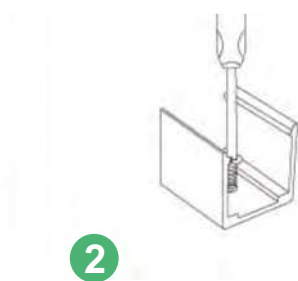

Lighting surface upwards and the strip can be bent to right or left naturally, The minimum bending diameter is 100mm

Incorrect bending way

Face to the side surface (as the picture shows),
Do not bend it downward to damage the strip.

(as the picture shows) please do not twist the strip,
or it will be damaged

Installation

clips
50x8x13mm(LxWxH)

profile
1000x8x13mm(LxWxH)

1

2

3

4

Accessory(Excluded)

Name	Aluminum extrusion	Silicone glue	End cap	Mount clip
installation				
Remarks	L:1000 mm	10 ml/pc		

iPixel LED Light Co., Ltd

Outline Dimension (unit:mm)

Connection

Product packaging