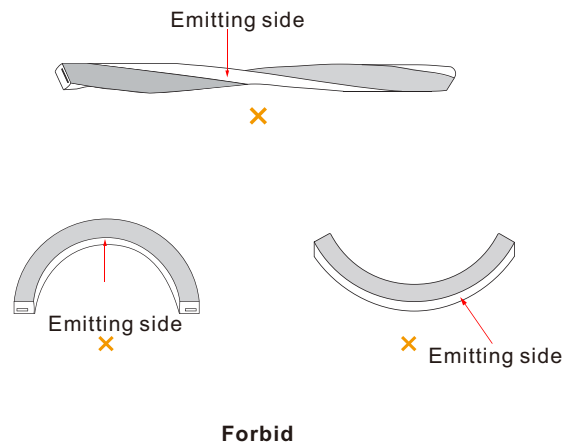

each small section can be cut down refer to

the black mark on the side of body

the standard size is 5meters included 10pcs mounting

clips 5Pin bare wire output from each side of the body

Product Datasheet

Application

Hotels, restaurants, nights clubs.

Advertising signs, brightening.

Back lighting, edge lighting.

Dancefloor background.

Correct bending way

Correct bending

Face to the lighting surface and fold the strip.
The minimum bending diameter is 80mm

Lighting surface upwards and the strip can be bent to right or left naturally, The minimum bending diameter is 100mm

Incorrect bending way

Face to the side surface (as the picture shows),
Do not bend it downward to damage the strip.

(as the picture shows) please do not twist the strip,
or it will be damaged

Installation

clips
50x8x13mm(LxWxH)

profile
1000x8x13mm(LxWxH)

1

2

3

4