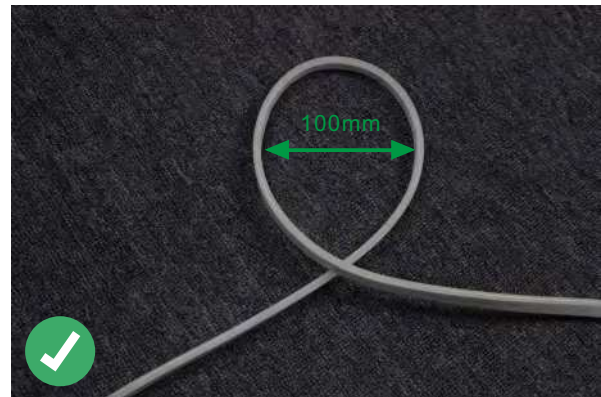

each small section can be cut down refer to

the black mark on the side of body

the standard size is 5meters included 10pcs mounting

clips 5Pin bare wire output from each side of the body

Product Datasheet

Application

Hotels, restaurants, nights clubs.

Advertising signs, brightening.

Back lighting, edge lighting.

Dancefloor background.

Correct bending way

Correct bending

Face to the lighting surface and fold the strip.
The minimum bending diameter is 80mm

Lighting surface upwards and the strip can be bent to right or left naturally, The minimum bending diameter is 100mm

Incorrect bending way

Face to the side surface (as the picture shows),
Do not bend it downward to damage the strip.

(as the picture shows) please do not twist the strip,
or it will be damaged

Installation

clips
50x8x13mm(LxWxH)

profile
1000x8x13mm(LxWxH)

1

2

3

4