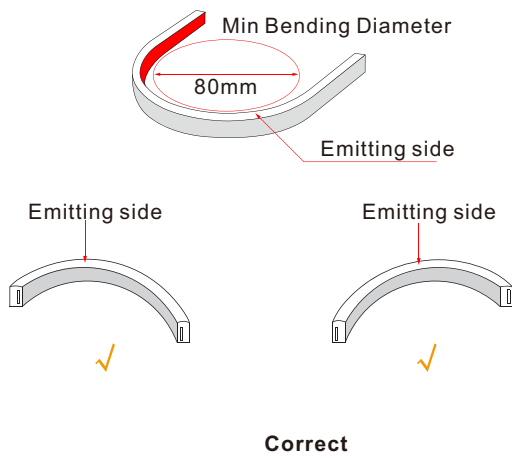

each small section can be cut down refer to

the black mark on the side of body

the standard size is 5meters included 10pcs mounting

clips 5Pin bare wire output from each side of the body

Product Datasheet

Application

Hotels, restaurants, nights clubs.

Advertising signs, brightening.

Back lighting, edge lighting.

Dancefloor background.

Correct bending way

Correct bending

Face to the lighting surface and fold the strip.
The minimum bending diameter is 80mm

Lighting surface upwards and the strip can be bent to right or left naturally, The minimum bending diameter is 100mm

Incorrect bending way

Face to the side surface (as the picture shows),
Do not bend it downward to damage the strip.

(as the picture shows) please do not twist the strip,
or it will be damaged

Installation

clips
50x8x13mm(LxWxH)

profile
1000x8x13mm(LxWxH)

1

2

3

4