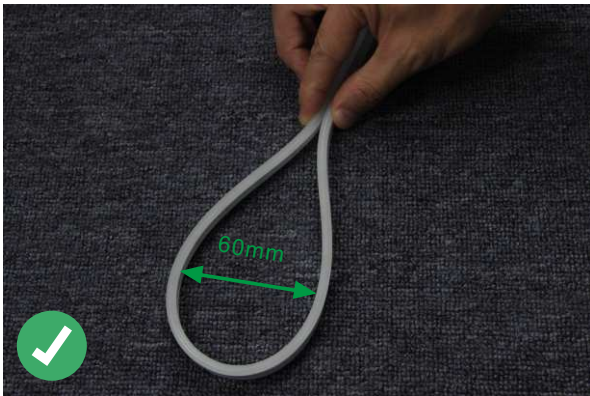

Application

Outdoor Illumination, indoor decoration

Architectural decoration

Neon Signboard

Christmas lighting

Correct bending way

Correct bending

Face to the lighting surface and fold the strip.
The minimum bending diameter is 60mm

Lighting surface upwards and the strip can be bent to right or left naturally, The minimum bending diameter is 100mm

Incorrect bending way

Face to the side surface (as the picture shows),
Do not bend it downward to damage the strip.

(as the picture shows) please do not twist the strip,
or it will be damaged

Installation

clips
50x8x13mm(LxWxH)

profile
1000x8x13mm(LxWxH)

Outline Dimension (unit:mm)

Connection

Product packaging

Product number	Standard length	Quantity / volume	outer carton size	Weight(kg)/reel
N010060CB4ST	5M	240 Reels	L450xW350xH450mm	1.5kg
/				/
/				/
/				/
/				/