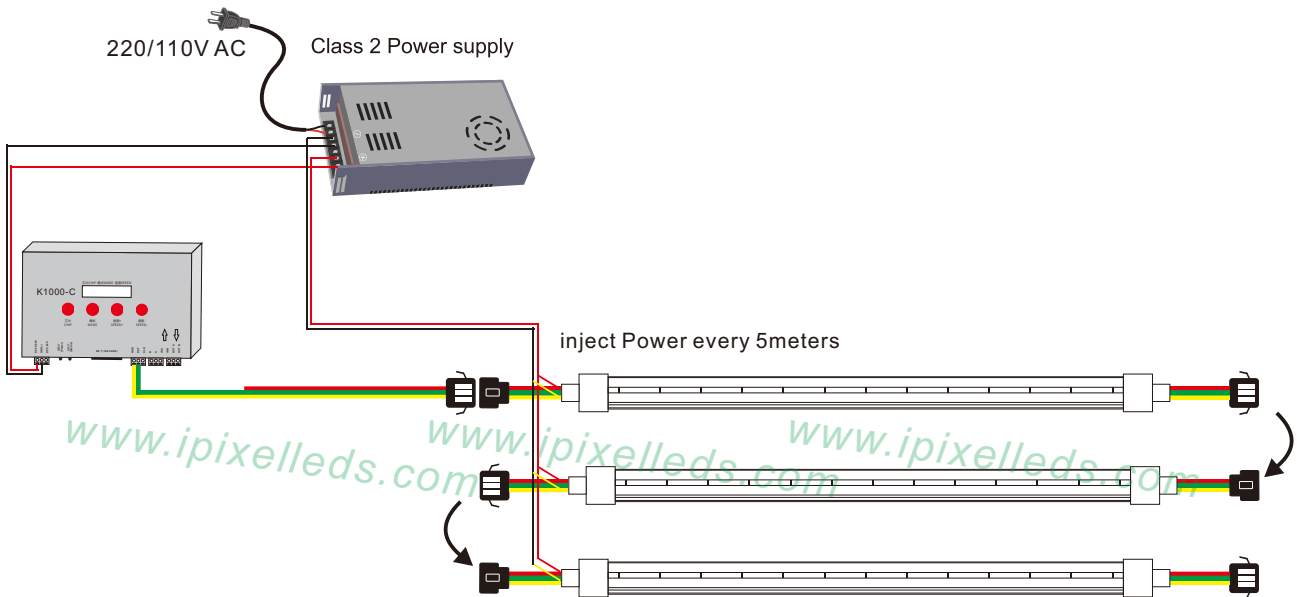

Product Description

this is side emitting Neon strip An-ti fire silicon material with diffused color on top side inside part is the SK6812 addressable RGBW LED flex 60pcs of LEDs and Pixels per meter ,so each LED can be cut down and useful when you custom designing a size /length

Product Datasheet

Product Number	N010060CA4SA1
LED Quantity	60 leds/m
Material	Silicon
Control (IC)	SK6812
Luminance /M	R: 83 G: 202 B: 68 W:237/WW:295
Color Temperature	WW: 2800-3200K / W: 5000-5500K
Cutting Mark	16.6MM
Operating Voltage	DC5V
Power (W)	14W/M
Dimension	5000* 10* 20
IP	IP65
Net Weight	1.5kg/roll (5m)
Operation Temperature	- 40 ~ 50 °C

Lighting surface upwards and the strip can be bent to right or left naturally, The minimum bending diameter is 100mm

Incorrect bending way

Face to the side surface (as the picture shows),
Do not bend it downward to damage the strip.

(as the picture shows) please do not twist the strip,
or it will be damaged

Installation

clips
50x8x13mm(LxWxH)

profile
1000x8x13mm(LxWxH)

Outline Dimension (unit:mm)

Connection

Product packaging

Product number	Standard length	Quantity / volume	outer carton size	Weight(kg)/reel
N010060CB4ST	5M	240 Reels	L450xW350xH450mm	1.5kg
/				/
/				/
/				/
/				/