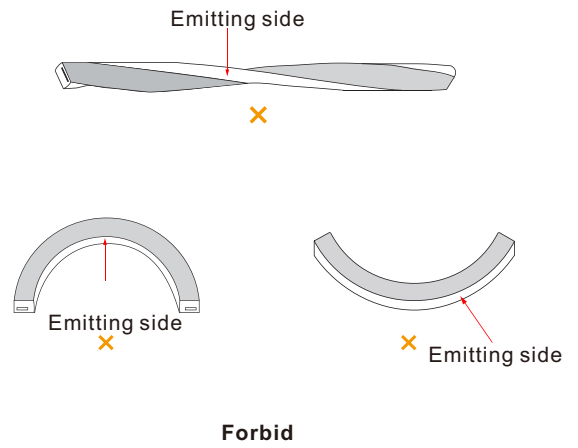

Product Description

this is side emitting Neon strip An-ti fire silicon material with diffused color on top side inside part is the SK6812 addressable RGBW LED flex 60pcs of LEDs and Pixels per meter ,so each LED can be cut down and useful when you custom designing a size /length

Application

Outdoor Illumination, indoor decoration

Architectural decoration

Neon Signboard

Christmas lighting

Correct bending way

Correct bending

Face to the lighting surface and fold the strip.
The minimum bending diameter is 60mm

Lighting surface upwards and the strip can be bent to right or left naturally, The minimum bending diameter is 100mm

Incorrect bending way

Face to the side surface (as the picture shows),
Do not bend it downward to damage the strip.

(as the picture shows) please do not twist the strip,
or it will be damaged

Installation

clips
50x8x13mm(LxWxH)

profile
1000x8x13mm(LxWxH)

Outline Dimension (unit:mm)

Connection

Product packaging

Product number	Standard length	Quantity / volume	outer carton size	Weight(kg)/reel
N010060CB4ST	5M	240 Reels	L450xW350xH450mm	1.5kg
/				/
/				/
/				/
/				/