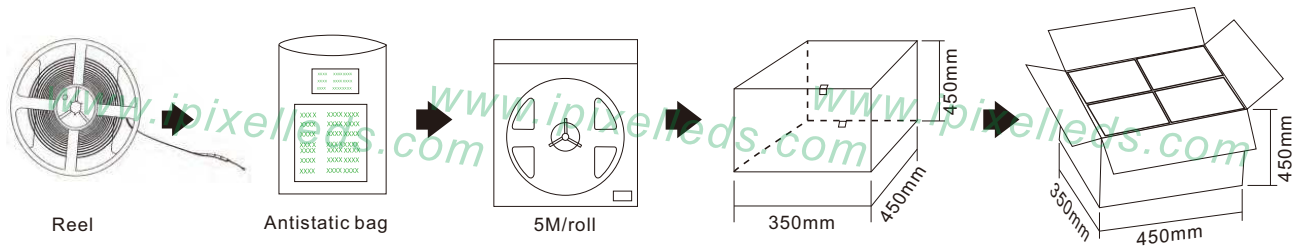

Product Description

this is side emitting Neon strip An-ti fire silicon material with diffused color on top side inside part is the SK6812 addressable RGBW LED flex 60pcs of LEDs and Pixels per meter ,so each LED can be cut down and useful when you custom designing a size /length

Product Datasheet

Product Number	N010060CA4SA1
LED Quantity	60 leds/m
Material	Silicon
Control (IC)	SK6812
Luminance /M	R: 83 G: 202 B: 68 W:237/WW:295
Color Temperature	WW: 2800-3200K / W: 5000-5500K
Cutting Mark	16.6MM
Operating Voltage	DC5V
Power (W)	14W/M
Dimension	5000* 10* 20
IP	IP65
Net Weight	1.5kg/roll (5m)
Operation Temperature	- 40 ~ 50 °C

Lighting surface upwards and the strip can be bent to right or left naturally, The minimum bending diameter is 100mm

Incorrect bending way

Face to the side surface (as the picture shows),
Do not bend it downward to damage the strip.

(as the picture shows) please do not twist the strip,
or it will be damaged

Installation

clips
50x8x13mm(LxWxH)

profile
1000x8x13mm(LxWxH)

Outline Dimension (unit:mm)

Connection

Product packaging

Product number	Standard length	Quantity / volume	outer carton size	Weight(kg)/reel
N010060CB4ST	5M	240 Reels	L450xW350xH450mm	1.5kg
/				/
/				/
/				/
/				/