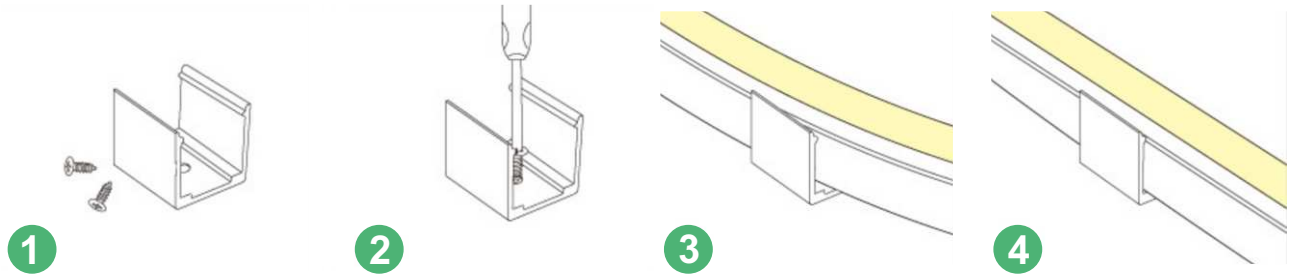

Application

Outdoor Illumination, indoor decoration

Architectural decoration

Neon Signboard

Christmas lighting

Correct bending way

Correct bending

Face to the lighting surface and fold the strip.
The minimum bending diameter is 60mm

Lighting surface upwards and the strip can be bent to right or left naturally, The minimum bending diameter is 100mm

Incorrect bending way

Face to the side surface (as the picture shows),
Do not bend it downward to damage the strip.

(as the picture shows) please do not twist the strip,
or it will be damaged

Installation

clips
50x8x13mm(LxWxH)

profile
1000x8x13mm(LxWxH)

Outline Dimension (unit:mm)

Connection

Product packaging

Product number	Standard length	Quantity / volume	outer carton size	Weight(kg)/reel
N010060CB4ST	5M	240 Reels	L450xW350xH450mm	1.5kg
/				/
/				/
/				/
/				/