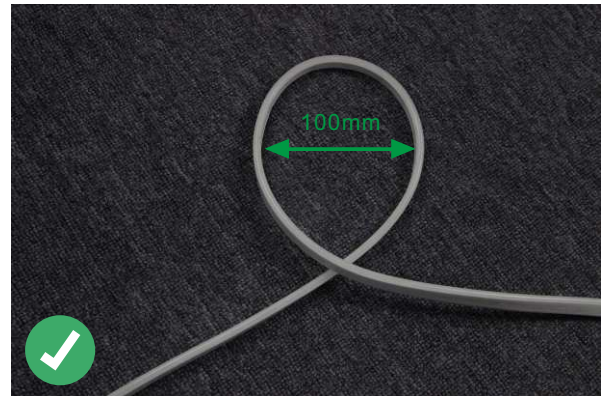

Application

Outdoor Illumination, indoor decoration

Architectural decoration

Neon Signboard

Christmas lighting

Correct bending way

Correct bending

Face to the lighting surface and fold the strip.
The minimum bending diameter is 60mm

Lighting surface upwards and the strip can be bent to right or left naturally, The minimum bending diameter is 100mm

Incorrect bending way

Face to the side surface (as the picture shows),
Do not bend it downward to damage the strip.

(as the picture shows) please do not twist the strip,
or it will be damaged

Installation

clips
50x8x13mm(LxWxH)

profile
1000x8x13mm(LxWxH)

Outline Dimension (unit:mm)

Connection

Product packaging

Product number	Standard length	Quantity / volume	outer carton size	Weight(kg)/reel
N010060CB4ST	5M	240 Reels	L450xW350xH450mm	1.5kg
/				/
/				/
/				/
/				/