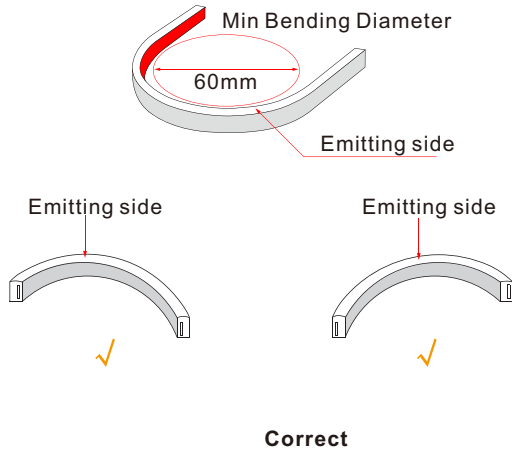

Product Datasheet

Product Number	N010060CA4SA1
LED Quantity	60 leds/m
Material	Silicon
Control (IC)	SK6812
Luminance /M	R: 83 G: 202 B: 68 W:237/WW:295
Color Temperature	WW: 2800-3200K / W: 5000-5500K
Cutting Mark	16.6MM
Operating Voltage	DC5V
Power (W)	14W/M
Dimension	5000* 10* 20
IP	IP65
Net Weight	1.5kg/roll (5m)
Operation Temperature	- 40 ~ 50 °C

Application

Outdoor Illumination, indoor decoration

Architectural decoration

Neon Signboard

Christmas lighting

Correct bending way

Correct bending

Face to the lighting surface and fold the strip.
The minimum bending diameter is 60mm

Lighting surface upwards and the strip can be bent to right or left naturally, The minimum bending diameter is 100mm

Incorrect bending way

Face to the side surface (as the picture shows),
Do not bend it downward to damage the strip.

(as the picture shows) please do not twist the strip,
or it will be damaged

Installation

clips
50x8x13mm(LxWxH)

profile
1000x8x13mm(LxWxH)

Outline Dimension (unit:mm)

Connection

Product packaging

Product number	Standard length	Quantity / volume	outer carton size	Weight(kg)/reel
N010060CB4ST	5M	240 Reels	L450xW350xH450mm	1.5kg
/				/
/				/
/				/
/				/