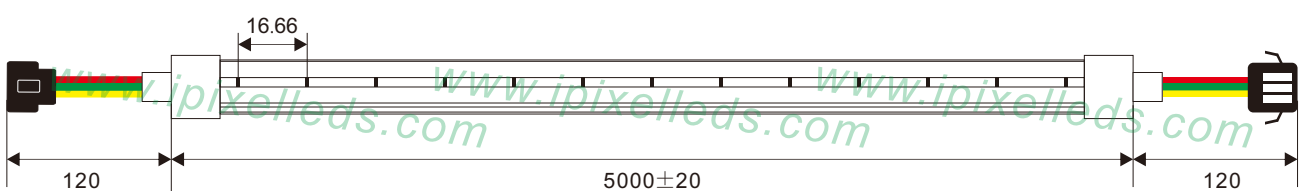

Product Description

this is side emitting Neon strip An-ti fire silicon material with diffused color on top side inside part is the SK6812 addressable RGBW LED flex 60pcs of LEDs and Pixels per meter ,so each LED can be cut down and useful when you custom designing a size /length

Application

Outdoor Illumination, indoor decoration

Architectural decoration

Neon Signboard

Christmas lighting

Correct bending way

Correct bending

Face to the lighting surface and fold the strip.
The minimum bending diameter is 60mm

Lighting surface upwards and the strip can be bent to right or left naturally, The minimum bending diameter is 100mm

Incorrect bending way

Face to the side surface (as the picture shows),
Do not bend it downward to damage the strip.

(as the picture shows) please do not twist the strip,
or it will be damaged

Installation

clips
50x8x13mm(LxWxH)

profile
1000x8x13mm(LxWxH)

Outline Dimension (unit:mm)

Connection

Product packaging

Product number	Standard length	Quantity / volume	outer carton size	Weight(kg)/reel
N010060CB4ST	5M	240 Reels	L450xW350xH450mm	1.5kg
/				/
/				/
/				/
/				/