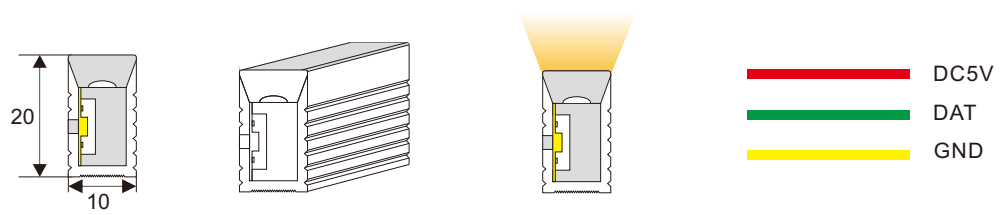

Product Description

this is side emitting Neon strip An-ti fire silicon material with diffused color on top side inside part is the SK6812 addressable RGBW LED flex 60pcs of LEDs and Pixels per meter ,so each LED can be cut down and useful when you custom designing a size /length

Product Datasheet

Product Number	N010060CA4SA1
LED Quantity	60 leds/m
Material	Silicon
Control (IC)	SK6812
Luminance /M	R: 83 G: 202 B: 68 W:237/WW:295
Color Temperature	WW: 2800-3200K / W: 5000-5500K
Cutting Mark	16.6MM
Operating Voltage	DC5V
Power (W)	14W/M
Dimension	5000* 10* 20
IP	IP65
Net Weight	1.5kg/roll (5m)
Operation Temperature	- 40 ~ 50 °C

Lighting surface upwards and the strip can be bent to right or left naturally, The minimum bending diameter is 100mm

Incorrect bending way

Face to the side surface (as the picture shows),
Do not bend it downward to damage the strip.

(as the picture shows) please do not twist the strip,
or it will be damaged

Installation

clips
50x8x13mm(LxWxH)

profile
1000x8x13mm(LxWxH)

Outline Dimension (unit:mm)

Connection

Product packaging

Product number	Standard length	Quantity / volume	outer carton size	Weight(kg)/reel
N010060CB4ST	5M	240 Reels	L450xW350xH450mm	1.5kg
/				/
/				/
/				/
/				/