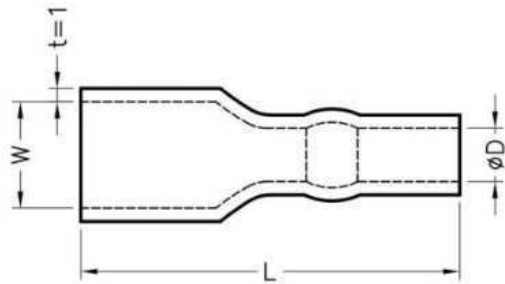

**HESTORE.HU**

elektronikai alkatrész áruház

**EN:** This Datasheet is presented by the manufacturer.

Please visit our website for pricing and availability at [www.hestore.hu](http://www.hestore.hu).

D	L	S	W
3.0	24.0	3.0	6.5

S	WIRE SIZE(O.D)

PART NUMBER		S6530	SPEC. DWG.	
TITLE				
TERMINAL SOFT SLEEVES				
MATERIAL			COLOR	
SOFT P.V.C			BLUE	
SIZE	SCALE	UNIT	CHECK	
A4	2:1	mm	Z.C	