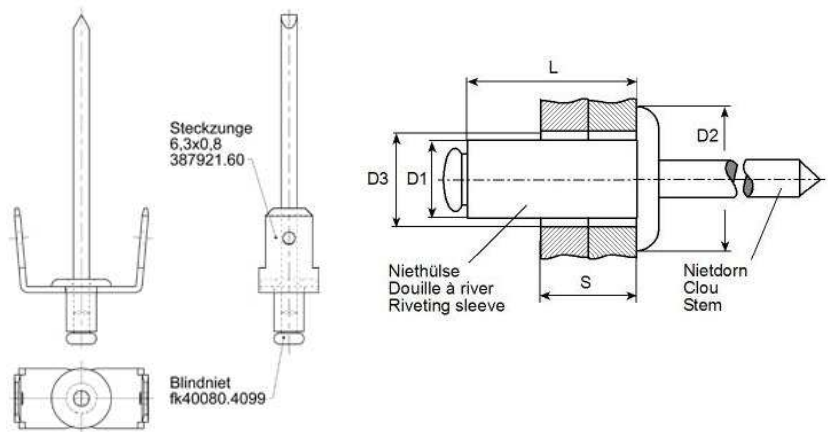

HESTORE.HU

elektronikai alkatrész áruház

EN: This Datasheet is presented by the manufacturer.

Please visit our website for pricing and availability at www.hestore.hu.

PRODUCT DATA SHEET

388021.60

Tab bloc with blind rivet – 3880/21 Ms bl 2x6.3x0.8

Product Overview

| | |
|------------------|---------------------------|
| SKU | 388021.60 |
| Part description | Tab bloc with blind rivet |
| Part designation | 3880/21 Ms bl 2x6.3x0.8 |

Material

| | |
|-----------|-------|
| Component | Brass |
| Surface | clean |

Technical Details

| | |
|----------------------|-------|
| Net weight kg/1000 | 3.637 |
| Quantity of Contacts | 2 |

Dimensions

| | |
|---------|-----------|
| D1 [mm] | 4.00 |
| D2 [mm] | 8.00 |
| D3 [mm] | 4.10 |
| L [mm] | 8.00 |
| S [mm] | 2.50-4.50 |