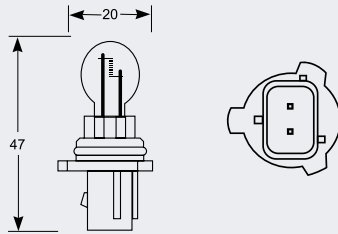

P13W PG18.5d-1 Globe Standard Bulb

Part No.	+ Packaging Options	ECE	Volts	Watts	Base	Description / Information	Colour
EB0184	SB	P13W	12v	13w	PG18.5d-1	Ⓔ Marked	□