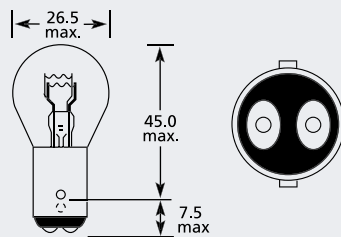

P21/5W BAY15d SBC (Small Bayonet Cap) Standard Bulb

Part No.	+ Packaging Options	ECE	Volts	Watts	Base	Description / Information	Colour
EB1013	SB		6v	18/6w	BAY15d	Oval Contact	☐
EBO384	SB TB	P21/5W	6v	21/5w	BAY15d	(E) Marked	☐
EBO374	SB		12v	21/5w	BAY15d	Heavy Duty	☐
EBO380	SB TB SC TC	P21/5W	12v	21/5w	BAY15d	(E) Marked	☐
EBO386	TC	P21/5W	12v	21/5w	BAY15d	(E) Marked / Long Life	☐
EBO387	SB TB		12v	21/5w	BAY15d	Red	☒
EBO413	TB		12v	21/5w	BAY15d	Amber	☒
EB1071	SB		12v	23/8w	BAY15d		☐
EBO379	SB TB SC		12v	32/3 cp	BAY15d	Volvo	☐
EBO294	SB TB	P21/5W	24v	21/5w	BAY15d	(E) Marked	☐
EBO377	TC	P21/5W	24v	21/5w	BAY15d	(E) Marked / Long Life	☐
EBO334	SB TB SC		24v	24/6w	BAY15d		☐
EB4896	SB TB		48v	25/10w	BAY15d		☐

Packaging Option Codes SB Single Box TB Trade Box (x10) SC Single Clam TC Twin Clam SR Single Retail Box TR Twin Retail Box

Add option code to the end of the part number for packaging specific number. Example: EBO477**SB** is EBO477 in a single box