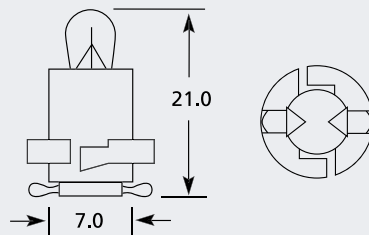

BAX Tacho Bulb

Part No.	+ Packaging Options	ECE	Volts	Watts	Base	Description / Information	Base Colour
EBO358	SB TB		12v	1.2w	BAX	Green	■
EBO351	SB TB		12v	1.8w	BAX	Light Blue	■
EBO523	SB TB		24v	1w	BAX	Brown	■
EBO525	SB TB		24v	1.2w	BAX	Blue	■
EBO528	SB TB		24v	1.4w	BAX	Green	■
EBO532	SB TB		24v	1.2w	BAX	Yellow	■

Packaging Option Codes SB Single Box TB Trade Box (x10) SC Single Clam TC Twin Clam SR Single Retail Box TR Twin Retail Box

Add option code to the end of the part number for packaging specific number. Example: EBO477SB is EBO477 in a single box