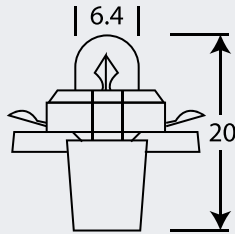

B11d Tacho Bulb

Part No.	+ Packaging Options	ECE	Volts	Watts	Base	Description / Information	Base Colour
EBO318	TB		14v	1CP	B11d	Black	■