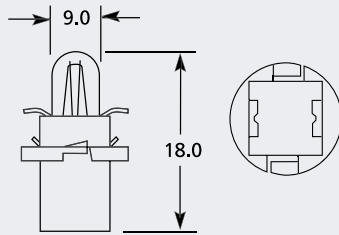

EBSN1 / EBSN7 Tacho Bulb

Part No.	+ Packaging Options	ECE	Volts	Watts	Base	Description / Information	Base Colour
EBO518	TB		24v	1.2w	EBSN1	Grey	■
EBO519	TB		24v	1w	EBSN7	Yellow	■