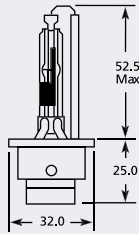

D4R P32d-6 Xenon HID

Part No.	+ Packaging Options	ECE	Volts	Watts	Base	Description / Information	Colour
EB0004	SB	D4R	42v	35w	P32d-6	ⓔ Marked	□