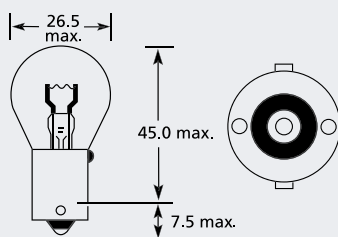

P21W BA15s SCC (Single Centre Contact) Standard Bulb

Part No.	+ Packaging Options	ECE	Volts	Watts	Base	Description / Information	Colour
EBO316	SB		6v	18w	Ba15s SCC		☐
EBO317	SB TB		6v	21w	Ba15s SCC		☐
EBO211	SB TB		12v	15w	Ba15s SCC		☐
EBO393	SB		12v	18w	Ba15s SCC		☐
EBO343	SB TB SC		12v	21w	Ba15s SCC	Amber	☐
EBO382	SB TB SC TC	P21W	12v	21w	Ba15s SCC	(E) Marked	☐
EBO388	TC	P21W	12v	21w	Ba15s SCC	(E) Marked / Long Life	☐
EBO389	SB TB		12v	21w	Ba15s SCC	Red	☐
EBO212	SB TB		24v	15w	Ba15s SCC		☐
EBO234	SB TB	P21W	24v	21w	Ba15s SCC	(E) Marked / Amber	☐
EBO235	TC	P21W	24v	21w	Ba15s SCC	(E) Marked / Long Life	☐
EBO241	SB TB SC	P21W	24v	21w	Ba15s SCC	(E) Marked	☐
EBO290	SB TB SC	P21W	24v	21w	Ba15s SCC	(E) Marked / Heavy Duty	☐
EBO375	TB	P21W	24v	21w	Ba15s SCC	(E) Marked / Premium	☐
EBO339	SB TB		24v	24w	Ba15s SCC		☐
EBO345	SB TB		28v	26w	Ba15s SCC		☐
EBO378	SB		28v	26w	Ba15s SCC	Amber	☐
EB4598	TB		48v	25w	Ba15s SCC		☐
EB4690	TB		48v	45w	Ba15s SCC		☐