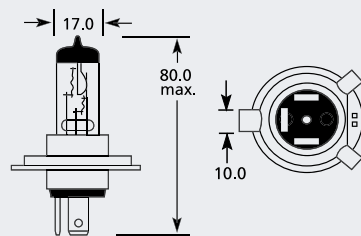

H4 PX43t Halogen

Part No.	+ Packaging Options	ECE	Volts	Watts	Base	Description / Information	Colour
EBO408	SB		12v	35/35w	PX43t		☐