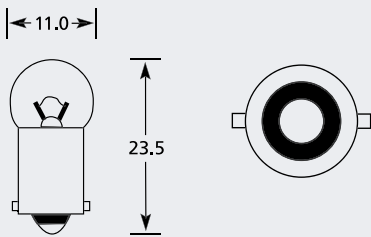

BA9s MCC Panel / Indicator Bulb

Part No.	+ Packaging Options	ECE	Volts	Watts	Base	Description / Information	Colour
EBO641	SB TB		6v	3w	Ba9s		☐
EBO643	SB SC		12v	2.2w	Ba9s		☐
EBO865	SB TB		24v	2.8w	Ba9s		☐