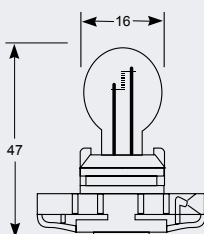

PSX24W PG20/7 Globe Standard Bulb

Part No.	+ Packaging Options	ECE	Volts	Watts	Base	Description / Information	Colour
EB0189	SB	PSX24W	12v	24w	PG20/7	ⓔ Marked	□

Packaging Option Codes SB Single Box TB Trade Box (x10) SC Single Clam TC Twin Clam SR Single Retail Box TR Twin Retail Box

Add option code to the end of the part number for packaging specific number. Example: EB0477**SB** is EB0477 in a single box