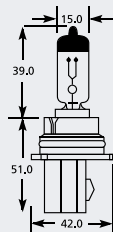

P29t Halogen

Part No.	+ Packaging Options	ECE	Volts	Watts	Base	Description / Information	Colour
EB9003	SB		12v	100/80w	P29t		☐
EB9004	SB		12v	65/45w	P29t	ⓔ Marked	☐

Packaging Option Codes SB Single Box TB Trade Box (x10) SC Single Clam TC Twin Clam SR Single Retail Box TR Twin Retail Box

Add option code to the end of the part number for packaging specific number. Example: EB0477**SB** is EB0477 in a single box