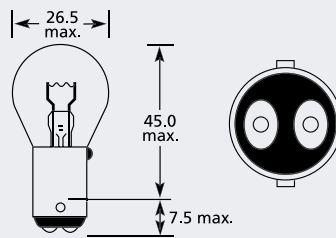

P21W Ba15d SBC (Small Bayonet Cap) Standard Bulb

Part No.	+ Packaging Options	ECE	Volts	Watts	Base	Description / Information	Colour
EBO319	SB TB		6v	18w	Ba15d		☐
EBO335	SB TB SC TC	P21W	12v	21w	Ba15d	ⓔ Marked	☐
EBO348	SB		24v	12w	Ba15d		☐
EBO338	SB		24v	18w	Ba15d		☐
EBO291	SB TB	P21W	24v	21w	Ba15d	ⓔ Marked / Heavy Duty	☐
EBO376	TB	P21W	24v	21w	Ba15d	ⓔ Marked / Premium	☐
EBO346	SB TB SC	P21W	24v	21w	Ba15d	ⓔ Marked	☐
EBO347	TC	P21W	24v	21w	Ba15d	ⓔ Marked / Heavy Duty	☐
EBO333	SB TB		24v	24w	Ba15d		☐
EBO344	SB TB		28v	26w	Ba15d		☐
EB4597	SB TB		48v	24w	Ba15d		☐