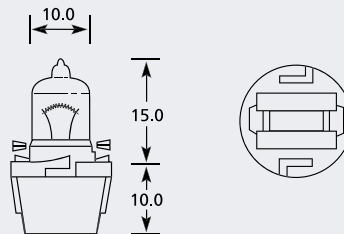

B10d Tacho Bulb

Part No.	+ Packaging Options	ECE	Volts	Watts	Base	Description / Information	Base Colour
EBO700	SB		12v	5w	B10d	Black	■
EBO701	SC		12v	3w	B10d	Brown	■

Packaging Option Codes SB Single Box TB Trade Box (x10) SC Single Clam TC Twin Clam SR Single Retail Box TR Twin Retail Box

Add option code to the end of the part number for packaging specific number. Example: EBO477SB is EBO477 in a single box