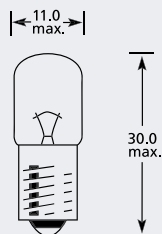

T10 E10 MES Panel / Indicator Bulb

Part No.	+ Packaging Options	ECE	Volts	Watts	Base	Description / Information	Colour
EBO695	SB TB		24v	2.8w	E10		☐

Packaging Option Codes SB Single Box TB Trade Box (x10) SC Single Clam TC Twin Clam SR Single Retail Box TR Twin Retail Box

Add option code to the end of the part number for packaging specific number.

Example: EBO477**SB** is EBO477 in a single box