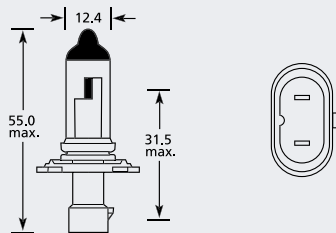

HB4A P22d Halogen

Part No.	+ Packaging Options	ECE	Volts	Watts	Base	Description / Information	Colour
EB9103	SB	HB4A	12v	51w	P22d	ⓔ Marked	☐

HB5 PX29t Halogen

Part No.	+ Packaging Options	ECE	Volts	Watts	Base	Description / Information	Colour
EB9007	SB		12v	60/55w	PX29t		☐
EB9107	SB		12v	100/80w	PX29t		☐