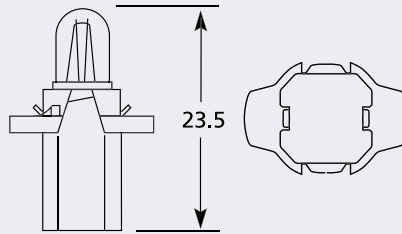

B8.3d Tacho Bulb

Part No.	+ Packaging Options	ECE	Volts	Watts	Base	Description / Information	Base Colour
EBO371	SB TB SC		12v	1.2w	B8.3d	Black	■
EBO372	SB TB		12v	2w	B8.3d	White	■
EBO529	SB TB		24v	1.2w	B8.3d	Grey	■