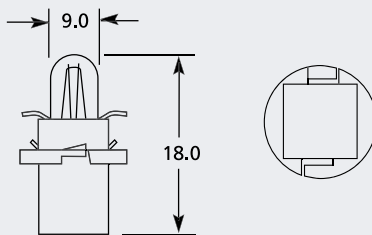

EBSN10 / EBS-N / BAX10D Tacho Bulb

Part No.	+ Packaging Options	ECE	Volts	Watts	Base	Description / Information	Base Colour
EBO517	SB TB		24v	1.2w	EBSN10	Beige	■
EBO559	TB		24v	1.2w	EBS-N	Yellow	■
EBO560	TB		24v	1.2w	BAX10D	Grey	■
EBO561	TB		24v	2.4w	EBSN10	Yellow	■