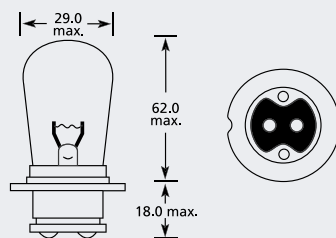

P36d Transverse British Pre-Focus Lamp

Part No.	+ Packaging Options	ECE	Volts	Watts	Base	Description / Information	Colour
EBO330	SB		24v	44w	P36d		☐