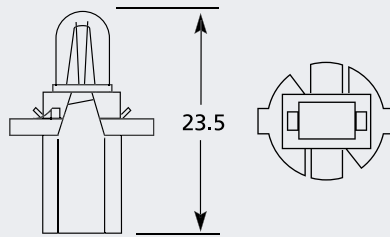

B8.7d Tacho Bulb

Part No.	+ Packaging Options	ECE	Volts	Watts	Base	Description / Information	Base Colour
EBO397	SB TB SC		12v	2w	B8.7d	Green	■
EBO357	SB TB SC		12v	1.2w	B8.7d	Grey	■
EBO526	SB TB		24v	1.2w	B8.7d	Brown	■