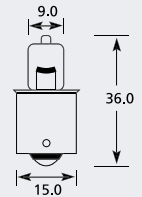

BA15s SCC (Small Centre Contact) Miniature Halogen

Part No.	+ Packaging Options	ECE	Volts	Watts	Base	Description / Information	Colour
EBO467	SB TB		12v	5w	BA15s		☐
EBO468	SB TB		12v	10w	BA15s		☐
EBO470	SB		12v	20w	BA15s		☐
EBO906	TB		12v	21w	BA15s		☐
EBO795	SB		12v	50w	BA15s		☐
EBO469	SB		24v	20w	BA15s		☐
EB1051	SB		24v	50w	BA15s		☐