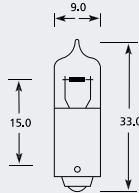

H6W BAX9s Miniature Halogen

Part No.	+ Packaging Options	ECE	Volts	Watts	Base	Description / Information	Colour
EBO434	SB TB SC TC		12v	6w	BAX9s	Ⓔ Marked	□