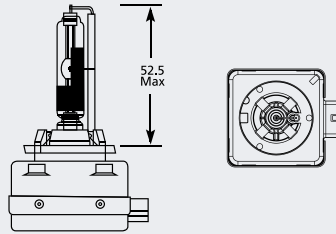

D1R PK32d-3 Xenon HID

Part No.	+ Packaging Options	ECE	Volts	Watts	Base	Description / Information	Colour
EB0001	SB	D1R	85v	35w	PK32d-3	Ⓔ Marked	□