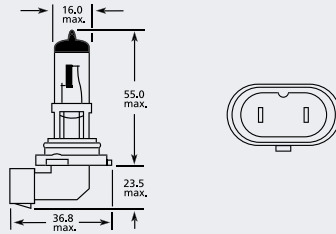

HB4 P22d Halogen

Part No.	+ Packaging Options	ECE	Volts	Watts	Base	Description / Information	Colour
EB1906	TR	HB4	12v	51w	P22d	ⓔ Marked / Upgrade Blue Tint	☒
EB3006	TR	HB4	12v	51w	P22d	ⓔ Marked / Upgrade 50% More Light	☐
EB9006	SB SC	HB4	12v	51w	P22d	ⓔ Marked	☐
EB9102	SB		12v	80w	P22d		☐