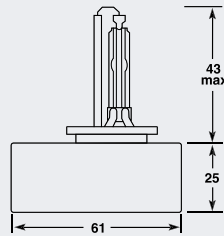

REPLACING HID XENON LAMPS
EASY AS 1, 2, 3

D5S PK32d-7 Xenon HID

Part No.	+ Packaging Options	ECE	Volts	Watts	Base	Description / Information	Colour
EB0105	SB	D5S	12v	25w	PK32d-7	Ⓔ Marked	<input type="checkbox"/>