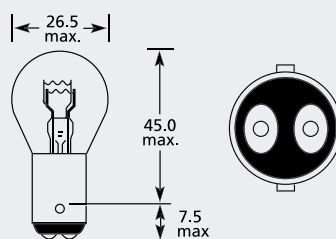

BA15d SBC (Small Bayonet Cap) Standard Bulb

Part No.	+ Packaging Options	ECE	Volts	Watts	Base	Description / Information	Colour
EBO381	SB TB		12v	21/5w	Ba15d		☐
EBO427	TB		12v	21/5w	Ba15d	Amber	■