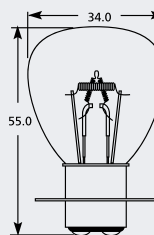

P15d Motorcycle Lamp

Part No.	+ Packaging Options	ECE	Volts	Watts	Base	Description / Information	Colour
EB1001	SB		6v	25/25w	P15d		☐

Packaging Option Codes SB Single Box TB Trade Box (x10) SC Single Clam TC Twin Clam SR Single Retail Box TR Twin Retail Box

Add option code to the end of the part number for packaging specific number. Example: EBO477SB is EBO477 in a single box