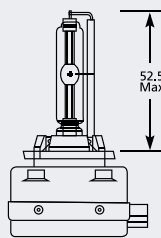

D3S PK32d-5 Xenon HID