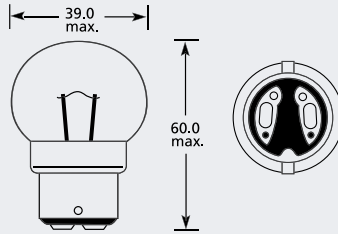

PEARL/CLEAR BULBS

B22d Bulb

Part No.	+ Packaging Options	ECE	Volts	Watts	Base	Description / Information	Colour
EBO809	SB		12v	24w	B22d		<input type="checkbox"/>
EBO816	SB		24v	12w	B22d		<input type="checkbox"/>
EBO806	SB		24v	36w	B22d	Clear	<input type="checkbox"/>