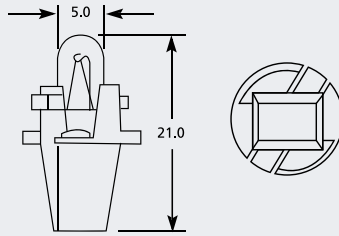

BX2d Tacho Bulb

Part No.	+ Packaging Options	ECE	Volts	Watts	Base	Description / Information	Base Colour
EBO350	SB TB		12v	1.2w	BX2d	Black	■
EBO524	SB		24v	1.2w	BX2d	Black	■