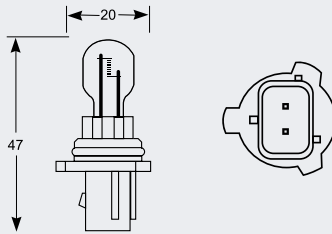

PSX26W Globe Standard Bulb

Part No.	+ Packaging Options	ECE	Volts	Watts	Base	Description / Information	Colour
EB0195	SB	PSX26W	12v	26w	PSX26W	Ⓔ Marked	☐