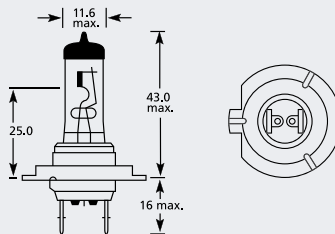

H7 PX26d Halogen

Part No.	+ Packaging Options	ECE	Volts	Watts	Base	Description / Information	Colour
EBO424	SB SC TC	H7	12v	55w	PX26d	ⓔ Marked / Long Life Bulb	☐
EBO425	SB	H7	12v	55w	PX26d	ⓔ Marked / Premium Bulb	☐
EBO477	SB SC TC	H7	12v	55w	PX26d	ⓔ Marked	☐
EB1477	TR	H7	12v	55w	PX26d	ⓔ Marked / Upgrade Blue Tint	☒
EB2477	TR	H7	12v	55w	PX26d	ⓔ / Upgrade Blue Tint & 50% More Light	☒
EB3477	TR	H7	12v	55w	PX26d	ⓔ Marked / Upgrade 50% More Light	☐
EB6477	TR	H7	12v	55w	PX26d	ⓔ Marked / Upgrade 150% More Light	☐
EBO784	SB		12v	100w	PX26d		☐
EB1784	TR		12v	100w	PX26d	Upgrade 100w Off Road	☒
EBO775	SB SC	H7	24v	70w	PX26d	ⓔ Marked	☐
EBO776	SC TC	H7	24v	70w	PX26d	ⓔ Marked / Long Life Bulb	☐
EBO777	SB	H7	24v	70w	PX26d	ⓔ Marked / Premium Bulb	☐
EBO785	SB		24v	100w	PX26d		☐

Packaging Option Codes SB Single Box TB Trade Box (x10) SC Single Clam TC Twin Clam SR Single Retail Box TR Twin Retail Box

Add option code to the end of the part number for packaging specific number.

Example: EBO477**SB** is EBO477 in a single box