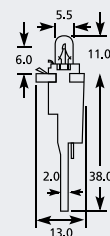

MFHZ Tacho Bulb

Part No.	+ Packaging Options	ECE	Volts	Watts	Base	Description / Information	Base Colour
EBO303	SB TB		12v	1.2w	MFHZ	Black	■

Packaging Option Codes SB Single Box TB Trade Box (x10) SC Single Clam TC Twin Clam SR Single Retail Box TR Twin Retail Box

Add option code to the end of the part number for packaging specific number. Example: EBO477SB is EBO477 in a single box