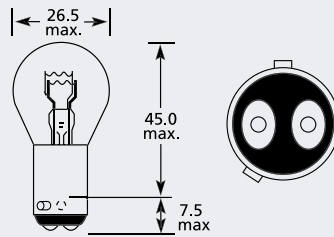

P21/4W BAZ15d SBC (Small Bayonet Cap) Standard Bulb

Part No.	+ Packaging Options	ECE	Volts	Watts	Base	Description / Information	Colour
EBO566	SB TB SC TC	P21/4W	12v	21/4w	BAZ15d	Ⓔ Marked	☐
EBO567	SB TB	P21/4W	24v	21/4w	BAZ15d	Ⓔ Marked	☐