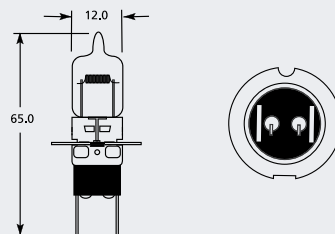

H3C P22d/5 Halogen

Part No.	+ Packaging Options	ECE	Volts	Watts	Base	Description / Information	Colour
EB1452	SB	H3C	12v	55w	P22d/5		☐

Packaging Option Codes SB Single Box TB Trade Box (x10) SC Single Clam TC Twin Clam SR Single Retail Box TR Twin Retail Box

Add option code to the end of the part number for packaging specific number. Example: EBO477**SB** is EBO477 in a single box