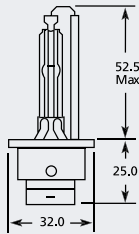

D2S P32d-2 Xenon HID