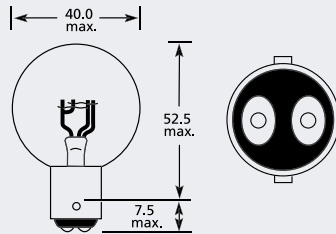

BA15d SBC (Small Bayonet Cap) Standard Bulb

Part No.	+ Packaging Options	ECE	Volts	Watts	Base	Description / Information	Colour
EBO171	SB		12v	36/36w	Ba15d		☐