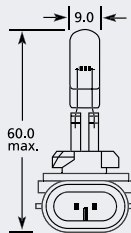

Part No.	+ Packaging Options	ECE	Volts	Watts	Base	Description / Information	Colour
EBO894	SB		12v	37.5w	PGJ13	Right Angled Based	☐
EBO886	SB		12v	50w	PGJ13	Right Angled Based	☐