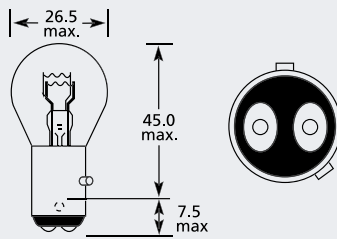

PR21/5W BAW15d SBC (Small Bayonet Cap) Standard Bulb

Part No.	+ Packaging Options	ECE	Volts	Watts	Base	Description / Information	Colour
EBO383	SB TB	PR21/5W	12v	21/5w	BAW15d	(E) Marked / Red	■