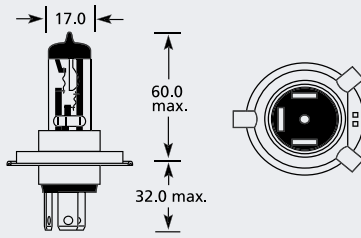

H4 P43t Halogen

Part No.	+ Packaging Options	ECE	Volts	Watts	Base	Description / Information	Colour
EBO905	SB		6v	60/55w	P43t		☐
EBO910	SB		6v	35/35w	P43t		☐
EB1046	SB		12v	35/35w	P43t		☐
EBO911	SB		12v	45/40w	P43t		☐
EBO409	SB	H4	12v	60/55w	P43t	Ⓔ Marked / Heavy Duty	☐
EBO417	SB SC TC	H4	12v	60/55w	P43t	Ⓔ Marked / Long Life Bulb	☐
EBO418	SB	H4	12v	60/55w	P43t	Ⓔ Marked / Premium Bulb	☐
EBO472	SB SC TC	H4	12v	60/55w	P43t	Ⓔ Marked	☐
EB1472		TR	H4	12v	P43t	Ⓔ Marked / Upgrade Blue Tint	☒
EB2472		TR	H4	12v	P43t	Ⓔ / Upgrade Blue Tint & 50% More Light	☒
EB3472		TR	H4	12v	P43t	Ⓔ Marked / Upgrade 50% More Light	☐
EB6472		TR	H4	12v	P43t	Ⓔ Marked / Upgrade 150% More Light	☐
EBO473	SB SC		12v	100/55w	P43t		☐
EBO484	SB		12v	100/80w	P43t		☐
EB1484		TR	12v	100/80w	P43t	Upgrade 100w Off Road	☒
EBO426	SB		12v	100/90w	P43t		☐
EBO490	SB SC		12v	130/90w	P43t		☐
EBO486	SB SC		12v	160/100w	P43t		☐
EBO421	SB		24v	100/90w	P43t		☐
EBO422	SB		24v	130/90w	P43t		☐
EBO419	SB	H4	24v	75/70w	P43t	Ⓔ Marked / Heavy Duty	☐
EBO420	SB	H4	24v	75/70w	P43t	Ⓔ Marked / Premium Bulb	☐
EBO475	SB SC	H4	24v	75/70w	P43t	Ⓔ Marked	☐