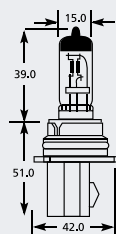

HB5 PX29t Halogen

Part No.	+ Packaging Options	ECE	Volts	Watts	Base	Description / Information	Colour
EB9007	SB		12v	60/55w	PX29t		☐
EB9107	SB		12v	100/80w	PX29t		☐