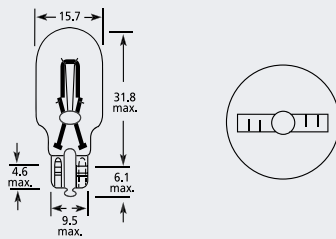

W16W w2.1x9.5d Capless Standard Bulb

Part No.	+ Packaging Options	ECE	Volts	Watts	Base	Description / Information	Colour
EBO922	SB TB		12v	10w	W2.1x9.5d	Clear	□
EBO955	SB TB SC	W16W	12v	16w	W2.1x9.5d	Ⓔ Marked	□
EBO956	SB	WY16W	12v	16w	W2.1x9.5d	Ⓔ Marked / Amber	■
EBO156	TB		12v	18w	W2.1x9.5d	Red	■
EBO921	SB TB		12v	21w	W2.1x9.5d		□
EBO924	TB		12v	21w	W2.1x9.5d	Amber	■
EBO923	TB		24v	10w	W2.1x9.5d		□