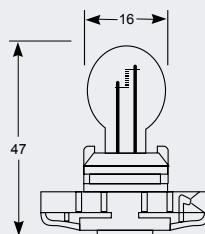

PY24W PGU20/4 Globe Standard Bulb

Part No.	+ Packaging Options	ECE	Volts	Watts	Base	Description / Information	Colour
EB0186	SB	PY24W	12v	24w	PGU20/4	Ⓔ Marked / Amber	■