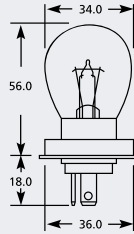

P36t British Pre-Focus Lamp

Part No.	+ Packaging Options	ECE	Volts	Watts	Base	Description / Information	Colour
EB1045	SB SC		12v	50/50w	P36t		☐