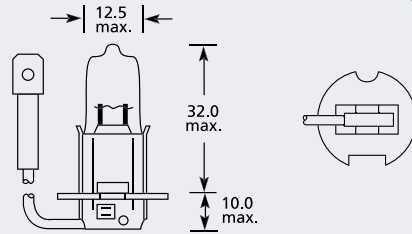

H3 PK22s Halogen

Part No.	+ Packaging Options	ECE	Volts	Watts	Base	Description / Information	Colour
EBO455	SB		6v	55w	PK22s		☐
EB1456	SC		12v	20w	PK22s		☐
EBO457	SB		12v	35w	PK22s		☐
EBO403	SB	H3	12v	55w	PK22s	(E) Marked / Premium Bulb	☐
EBO451	TC	H3	12v	55w	PK22s	(E) Marked / Long Life Bulb	☐
EBO453	SB SC TC	H3	12v	55w	PK22s	(E) Marked	☐
EB1453	TR	H3	12v	55w	PK22s	(E) Marked / Upgrade Blue Tint	☒
EB1454	SB SC		12v	55w	PK22s	Import	☐
EBO483	SB SC		12v	100w	PK22s		☐
EBO489	SB SC		12v	130w	PK22s		☐
EBO444	SB		24v	50w	PK22s		☐
EBO404	SB	H3	24v	70w	PK22s	(E) Marked	☐
EBO460	SB SC	H3	24v	70w	PK22s	(E) Marked	☐
EBO461	SB	H3	24v	70w	PK22s	(E) Marked / Heavy Duty	☐
EBO495	SB		24v	100w	PK22s		☐
EBO496	SB		24v	130w	PK22s		☐
EBO442	SB		48v	45w	PK22s		☐
EBO443	SB		80v	55w	PK22s		☐