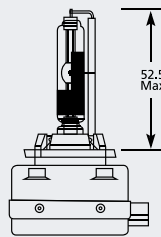

D3R PK32d-6 Xenon HID