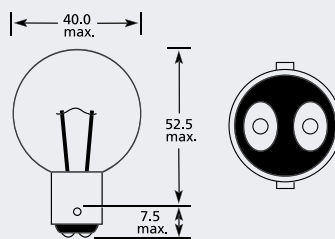

Ba15d Bulb

Part No.	+ Packaging Options	ECE	Volts	Watts	Base	Description / Information	Colour
EBO805	SB		12v	12w	Ba15d		☐
EBO810	SB		12v	24w	Ba15d		☐
EBO817	SB		24v	12w	Ba15d		☐
EBO822	SB		24v	20w	Ba15d		☐

Packaging Option Codes SB Single Box TB Trade Box (x10) SC Single Clam TC Twin Clam SR Single Retail Box TR Twin Retail Box

Add option code to the end of the part number for packaging specific number. Example: EBO477SB is EBO477 in a single box