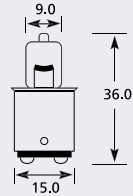

BA15d SBC (Small Bayonet Cap) Miniature Halogen

Part No.	+ Packaging Options	ECE	Volts	Watts	Base	Description / Information	Colour
EBO471	SB		12v	10w	BA15d		□