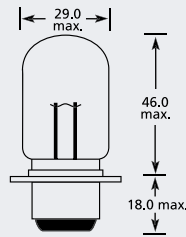

P36s Transverse British Pre-Focus Lamp

Part No.	+ Packaging Options	ECE	Volts	Watts	Base	Description / Information	Colour
EBO323	SB		12v	48w	P36s		☐