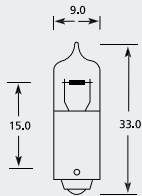

BA9s MCC (Miniature Centre Contact) Miniature Halogen

Part No.	+ Packaging Options	ECE	Volts	Watts	Base	Description / Information	Colour
EBO391	SB TB		12v	5w	Ba9s MCC		☐
EBO390	SB TB		12v	10w	Ba9s MCC		☐
EBO433	SB TB SC		12v	20w	Ba9s MCC		☐