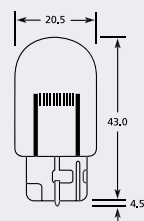

W21W / WY21W w3x16d Capless Standard Bulb

Part No.	+ Packaging Options	ECE	Volts	Watts	Base	Description / Information	Colour
EBO582	SB TB SC	W21W	12v	21w	W3x16d	(E) Marked	☐
EBO537	SB TB SC TC	WY21W	12v	21w	W3x16d	(E) Marked / Amber	☐