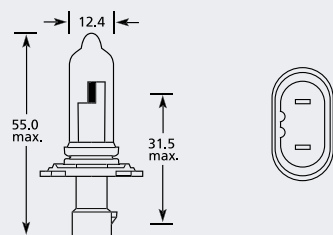

HB3A P20d Halogen

Part No.	+ Packaging Options	ECE	Volts	Watts	Base	Description / Information	Colour
EB9101	SB	HB3A	12v	60w	P20d	Ⓔ Marked	☐

Packaging Option Codes SB Single Box TB Trade Box (x10) SC Single Clam TC Twin Clam SR Single Retail Box TR Twin Retail Box

Add option code to the end of the part number for packaging specific number. Example: EB0477SB is EB0477 in a single box