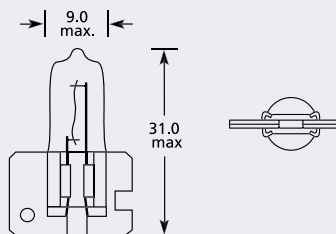

H2 X511 Halogen

Part No.	+ Packaging Options	ECE	Volts	Watts	Base	Description / Information	Colour
EBO479	SB SC	H2	12v	55w	X511	ⓔ Marked	☐
EBO482	SB		12v	100w	X511		☐
EBO480	SB	H2	24v	70w	X511	ⓔ Marked	☐
EBO492	SB		24v	100w	X511		☐