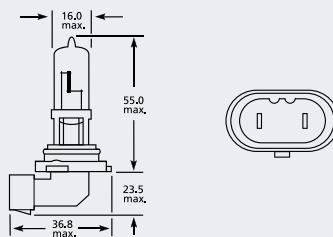

HB3 P20d Halogen

Part No.	+ Packaging Options	ECE	Volts	Watts	Base	Description / Information	Colour
EB9005	SB SC	HB3	12v	60w	P20d	Ⓔ Marked	☐
EB9100	SB		12v	100w	P20d		☐
EB1005	TR	HB3	12v	60w	P20d	Ⓔ Marked / Upgrade Blue Tint	☒
EB3005	TR	HB3	12v	60w	P20d	Ⓔ Marked / Upgrade 50% More Light	☐