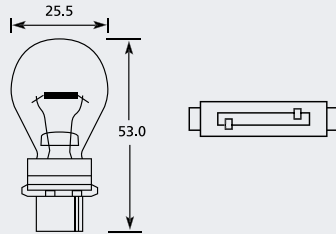

P27W w2.5x16d Capless Standard Bulb

Part No.	+ Packaging Options	ECE	Volts	Watts	Base	Description / Information	Colour
EBO182	SB TB	P27W	12v	27w	W2.5x16d	Ⓔ Marked	□
EBO185	SB TB		12v	27w	W2.5x16d	Amber	■