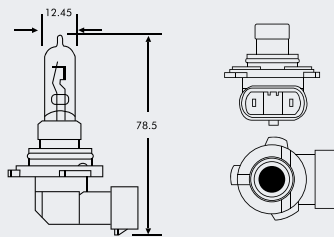

HiR2 PX22d Halogen

Part No.	+ Packaging Options	ECE	Volts	Watts	Base	Description / Information	Colour
EB0190	SB	HiR2	12v	55w	PX22d	ⓔ Marked	☐