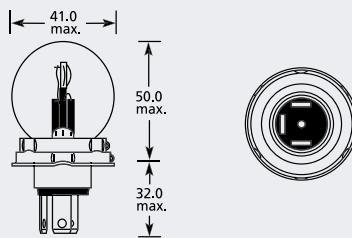

R2 P45t Classic Lamp

Part No.	+ Packaging Options	ECE	Volts	Watts	Base	Description / Information	Colour
EBO423	SB		6v	45/40w	P45t		☐
EBO410	SB SC	R2	12v	45/40w	P45t	ⓔ Marked	☐
EBO416	SB		12v	60/40w	P45t		☐
EBO429	SB	R2	24v	55/50w	P45t	ⓔ Marked	☐