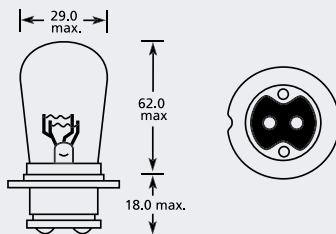

P36d Vertical British Pre-Focus Lamp

Part No.	+ Packaging Options	ECE	Volts	Watts	Base	Description / Information	Colour
EBO312	SB		6v	30/24w	P36d	Vertical Filament	☐
EBO370	SB		12v	45/40w	P36d		☐