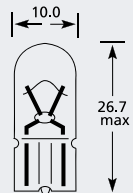

W5W w2.1x9.5d Miniature Halogen

Part No.	+ Packaging Options	ECE	Volts	Watts	Base	Description / Information	Colour
EBO500	SB TB	W5W	12v	5w	W2.1x9.5d	Ⓔ Marked	□