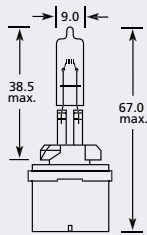

Part No.	+ Packaging Options	ECE	Volts	Watts	Base	Description / Information	Colour
EBO885	SB		12v	50w	PG13		☐