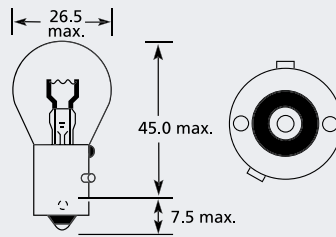

PR21W BAU15s SCC (Single Centre Contact) Standard Bulb

Part No.	+ Packaging Options	ECE	Volts	Watts	Base	Description / Information	Colour
EBO385	SB TB	PR21W	12v	21w	BAU15s	ⓔ Marked / Red	■