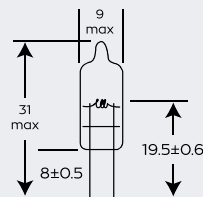

G4 Miniature Halogen

Part No.	+ Packaging Options	ECE	Volts	Watts	Base	Description / Information	Colour
EBO569	SB		12v	5w	G4		□
EBO570	SB		12v	10w	G4		□
EBO573	SB		12v	20w	G4		□