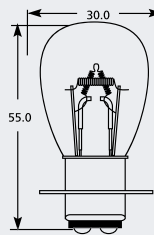

PX15d-3 Motorcycle Lamp

Part No.	+ Packaging Options	ECE	Volts	Watts	Base	Description / Information	Colour
EB1010	SB		6v	25/25w	PX15d-3		☐
EB1011	SB		12v	35/35w	PX15d-3		☐
EB1012	SB		12v	45/40w	PX15d-3		☐