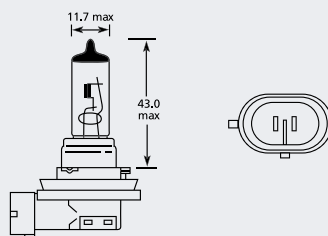

H11 PGJ19-2 Halogen

Part No.	+ Packaging Options	ECE	Volts	Watts	Base	Description / Information	Colour
EBO711	SB SC	H11	12v	55w	PGJ19-2	Ⓔ Marked	☐
EBO458	SB	H11	24v	70w	PGJ19-2	Ⓔ Marked	☐
EBO459	SB	H11	24v	70w	PGJ19-2	Ⓔ Marked / Heavy Duty	☐

Packaging Option Codes SB Single Box TB Trade Box (x10) SC Single Clam TC Twin Clam SR Single Retail Box TR Twin Retail Box

Add option code to the end of the part number for packaging specific number. Example: EBO477SB is EBO477 in a single box