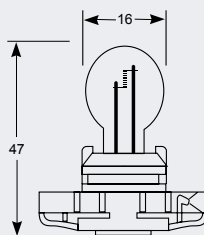

PS19W PG20/1 Globe Standard Bulb

Part No.	+ Packaging Options	ECE	Volts	Watts	Base	Description / Information	Colour
EB0188	SB	PS19W	12v	19w	PG20/1	ⓔ Marked	□