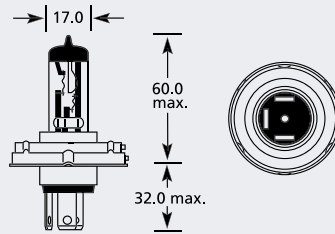

H4 P45t Halogen

Part No.	+ Packaging Options	ECE	Volts	Watts	Base	Description / Information	Colour
EBO006	SB		6v	60/55w	P45t		☐
EBO012	SB SC		12v	60/55w	P45t		☐
EBO485	SB SC		12v	100/80w	P45t		☐
EBO024	SB		24v	75/70w	P45t		☐
EBO023	SB		24v	90/130w	P45t		☐
EBO497	SB		24v	100/80w	P45t		☐