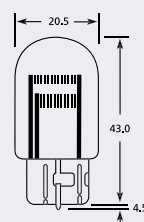

W21/5W w3x16q Capless Standard Bulb

Part No.	+ Packaging Options	ECE	Volts	Watts	Base	Description / Information	Colour
EBO580	SB TB SC TC	W21/5W	12v	21/5w	W3x16q	(E) Marked / Long Life	☐