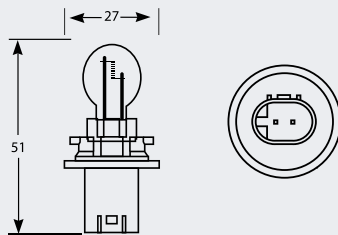

HPC16WY Globe Standard Bulb

Part No.	+ Packaging Options	ECE	Volts	Watts	Base	Description / Information	Colour
EB0183	SB		12v	16w	HPC16WY	Amber	■