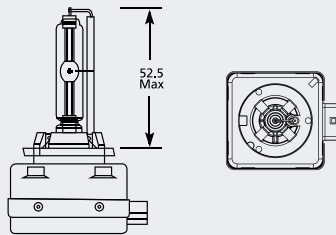

D1S PK32d-2 Xenon HID

Part No.	+ Packaging Options	ECE	Volts	Watts	Base	Description / Information	Colour
EB0101	SB	D1S	85v	35w	PK32d-2	Ⓔ Marked	□
EB1101	SR	D1S	85v	35w	PK32d-2	Ⓔ Marked / Upgrade Blue Tint / 6000k	■
EB1901	SR		85v	35w	PK32d-2	Off-road / Upgrade Blue Tint / 7000k	■