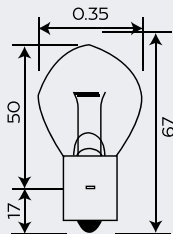

BA20s Classic Lamp

Part No.	+ Packaging Options	ECE	Volts	Watts	Base	Description / Information	Colour
EBO399	SB		12v	35w	BA20s		☐