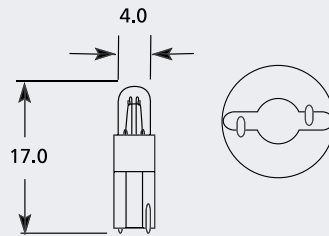

KW2x4.6d Tacho Bulb

Part No.	+ Packaging Options	ECE	Volts	Watts	Base	Description / Information	Base Colour
EBO305	SB TB		12v	1.8w	KW2x4.6d	Grey	■
EBO306	SB TB		12v	0.5w	KW2x4.6d	Grey	■
EBO307	SB TB		12v	0.5w	KW2x4.6d	Grey Frosted	■
EBO309	TB		12v	1.2w	KW2x4.6d	Transparent	□
EBO308	TB		12v	1.2w	KW2x4.6d	White	■
EBO539	SB		24v	1w	KW2x4.6d	White	■
EBO538	TB		24v	1.2w	KW2x4.6d	Transparent	□