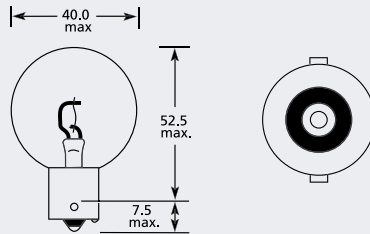

Ba15s (Small Centre Contact) Classic Lamp

Part No.	+ Packaging Options	ECE	Volts	Watts	Base	Description / Information	Colour
EBO621	SB		24v	36w	Ba15s	Vertical	☐