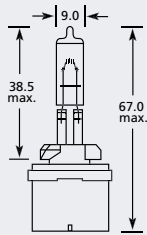

H27W/1 PG13 Halogen

Part No.	+ Packaging Options	ECE	Volts	Watts	Base	Description / Information	Colour
EBO880	SB SC		12v	27w	PG13		☐