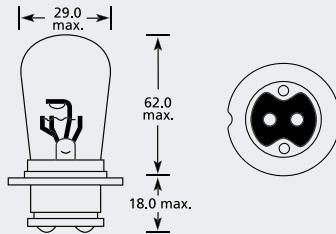

P36d British Pre-Focus Lamp

Part No.	+ Packaging Options	ECE	Volts	Watts	Base	Description / Information	Colour
EBO414	SB SC		12v	50/40w	P36d		☐
EBO415	SB		12v	45/40w	P36d	Left Hand Version	☐
EBO373	SB		24v	44/38w	P36d		☐
EBO437	SB		24v	54/44w	P36d		☐
EBO368	SB		26v	50/50w	P36d		☐