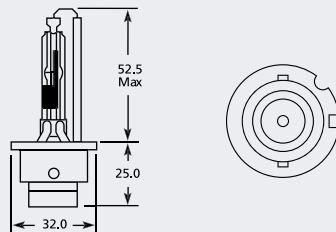

D2R P32d-3 Xenon HID

Part No.	+ Packaging Options	ECE	Volts	Watts	Base	Description / Information	Colour
EB0002	SB	D2R	85v	35w	P32d-3	Ⓔ Marked	□
EB1002	SR	D2R	85v	35w	P32d-3	Ⓔ Marked / Upgrade Blue Tint / 6000k	■