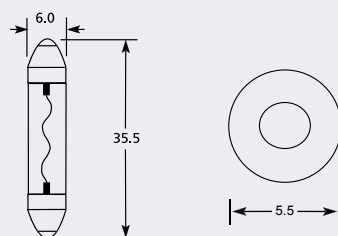

S5.5 Festoon Bulb

ABC123

Part No.	+ Packaging Options	ECE	Volts	Watts	Base	Description / Information	Colour
EBO158	TB		12v	3w	S5.5	31 x 6	☐
EBO257	SB TB		24v	3w	S5.5	35.5 x 6	☐

Packaging Option Codes SB Single Box TB Trade Box (x10) SC Single Clam TC Twin Clam SR Single Retail Box TR Twin Retail Box

Add option code to the end of the part number for packaging specific number. Example: EBO477**SB** is EBO477 in a single box