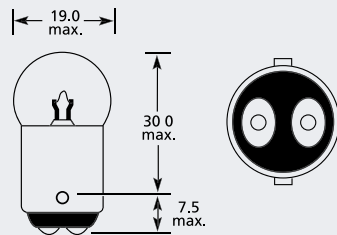

R5W BA15d SBC (Small Bayonet Cap) Standard Bulb

Part No.	+ Packaging Options	ECE	Volts	Watts	Base	Description / Information	Colour
EBO206	SB TB	R5W	6v	5w	Ba15d	(E) Marked	□
EBO209	SB TB SC TC	R5W	12v	5w	Ba15d	(E) Marked	□
EBO210	SB TB		12v	10w	Ba15d		□
EBO250	SB		24v	10w	Ba15d		□
EBO150	SB TB SC	R5W	24v	5w	Ba15d	(E) Marked	□
EBO153	TC	R5W	24v	5w	Ba15d	(E) Marked / Long Life	□
EBO247	SB TB	R5W	24v	5w	Ba15d	(E) Marked / Heavy Duty	□
EBO875	SB TB		28v	7w	Ba15d		□