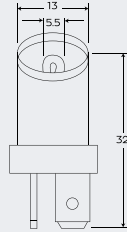

B9d Tacho Bulb

Part No.	+ Packaging Options	ECE	Volts	Watts	Base	Description / Information	Base Colour
EBO541	TB		24v	1.5w	B9d	White	■