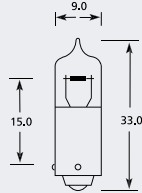

H21W / HY21W BAY9s Miniature Halogen

Part No.	+ Packaging Options	ECE	Volts	Watts	Base	Description / Information	Colour
EBO392	SB	HY21W	12v	21w	BAY9s	ⓔ Marked	☐
EBO436	SB TB	H21W	12v	21w	BAY9s	ⓔ Marked	☐
EBO435	SB TB	H21W	24v	21w	BAY9s	ⓔ Marked	☐