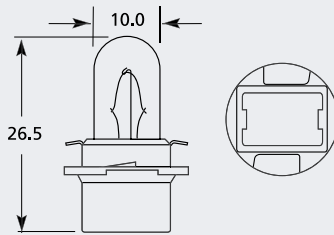

B12.3d /B12.9d Tacho Bulb

Part No.	+ Packaging Options	ECE	Volts	Watts	Base	Description / Information	Base Colour
EBO533	SB TB SC		12v	2cp	B12.3d	White	■
EBO534	SB TB		12v	2w	B12.9d	White	■