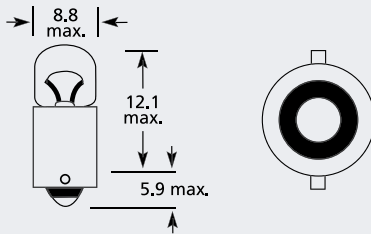

Add option code to the end of the part number for packaging specific number.

Example: EBO477**SB** is EBO477 in a single box

BA9s MCC Tubular Panel / Indicator Bulb

Part No.	+ Packaging Options	ECE	Volts	Watts	Base	Description / Information	Colour
EBO287	SB TB		6v	2w	Ba9s		<input type="checkbox"/>
EBO288	SB TB		12v	2w	Ba9s	Tubular	<input type="checkbox"/>
EBO289	SB TB		24v	2w	Ba9s		<input type="checkbox"/>