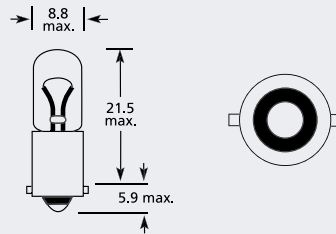

T4W BA9s MCC (Miniature Centre Contact) Standard Bulb

Part No.	+ Packaging Options	ECE	Volts	Watts	Base	Description / Information	Colour
EBO293	SB TB	T4W	6v	4w	Ba9s	ⓔ Marked	☐
EBO292	TB		12v	3w	Ba9s		☐
EBO231	TC	T4W	12v	4w	Ba9s	ⓔ Marked / Long Life	☐
EBO233	SB TB SC TC	T4W	12v	4w	Ba9s	ⓔ Marked	☐
EBO249	SB TB SC	T4W	24v	4w	Ba9s	ⓔ Marked	☐
EBO255	SB TB	T4W	24v	4w	Ba9s	ⓔ Marked / Heavy Duty	☐
EBO259	TC	T4W	24v	4w	Ba9s	ⓔ Marked / Long Life	☐
EB1590	TB		48v	5w	Ba9s		☐