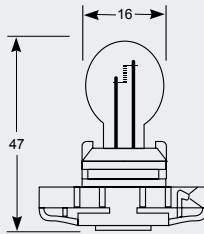

PSY24W PG20/4 Globe Standard Bulb

Part No.	+ Packaging Options	ECE	Volts	Watts	Base	Description / Information	Colour
EB0187	SB	PSY24W	12v	24w	PG20/4	ⓔ Marked / Amber	■