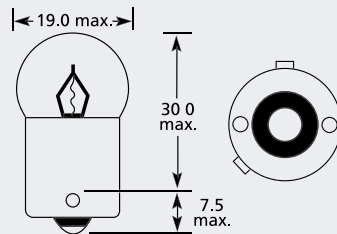

RY10W BAY15s SCC (Single Centre Contact) Standard Bulb

Part No.	+ Packaging Options	ECE	Volts	Watts	Base	Description / Information	Colour
EBO236	SB TB	RY10W	12v	10w	BaY15s	(E) Marked / Amber	■