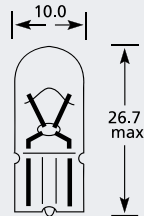

W3W / W5W / WY5W w2.1x9.5d Capless Standard Bulb

Part No.	+ Packaging Options	ECE	Volts	Watts	Base	Description / Information	Colour
EBO542	TB		6v	3w	W2.1x9.5d		☐
EBO297	SB TB SC TC		12v	2w	W2.1x9.5d		☐
EBO535	SB TB SC		12v	2w	W2.1x9.5d	Interior / Plastic Base	☐
EBO504	SB TB SC TC	W3W	12v	3w	W2.1x9.5d	(E) Marked	☐
EBO493	TB		12v	5w	W2.1x9.5d	Red	☐
EBO494	TB		12v	5w	W2.1x9.5d	Green	☐
EBO498	SB TB SC TC	WY5W	12v	5w	W2.1x9.5d	(E) Marked / Amber	☐
EBO499	SB TB TC		12v	5w	W2.1x9.5d	Blue	☐
EBO501	SB TB TC	W5W	12v	5w	W2.1x9.5d	(E) Marked	☐
EBO502	TC	W5W	12v	5w	W2.1x9.5d	(E) Marked / Long Life	☐
EBO503	TB		12v	6w	W2.1x9.5d		☐
EBO968	TB		24v	2w	W2.1x9.5d		☐
EBO505	SB TB SC	W3W	24v	3w	W2.1x9.5d	(E) Marked	☐
EBO506	TC	W5W	24v	5w	W2.1x9.5d	(E) Marked / Long Life	☐
EBO507	SB TB SC	W5W	24v	5w	W2.1x9.5d	(E) Marked	☐
EBO509	TB		24v	5w	W2.1x9.5d	Blue	☐