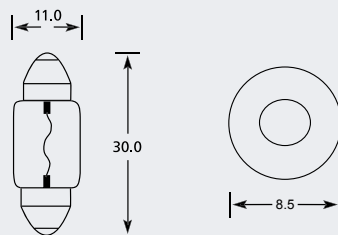

S8.5 Festoon Bulb

ABC123

Part No.	+ Packaging Options	ECE	Volts	Watts	Base	Description / Information	Colour
EBO269	SB TB SC TC		12v	10w	SV8.5	28 x 10	☐

Packaging Option Codes SB Single Box TB Trade Box (x10) SC Single Clam TC Twin Clam SR Single Retail Box TR Twin Retail Box

Add option code to the end of the part number for packaging specific number. Example: EBO477**SB** is EBO477 in a single box