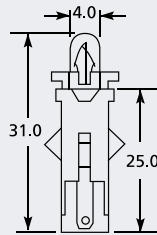

MFJF Tacho Bulb

Part No.	+ Packaging Options	ECE	Volts	Watts	Base	Description / Information	Base Colour
EBO356	SB TB		12v	1.4w	MFJF	Black	■