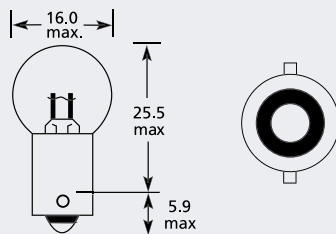

BA9s MCC (Miniature Centre Contact) Standard Bulb

Part No.	+ Packaging Options	ECE	Volts	Watts	Base	Description / Information	Colour
EBO951	SB TB		6v	5w	Ba9s		☐
EBO651	SB TB		12v	2.8w	Ba9s		☐
EBO989	SB TB SC TC		12v	5w	Ba9s		☐
EBO227	SB TB		24v	5w	Ba9s		☐

Packaging Option Codes SB Single Box TB Trade Box (x10) SC Single Clam TC Twin Clam SR Single Retail Box TR Twin Retail Box

Add option code to the end of the part number for packaging specific number. Example: EBO477SB is EBO477 in a single box