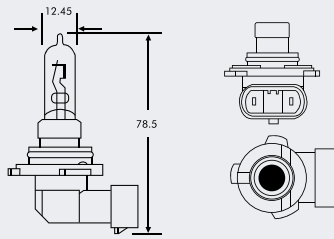

HiR1 PX22d Halogen

Part No.	+ Packaging Options	ECE	Volts	Watts	Base	Description / Information	Colour
EB0191	SB	HiR1	12v	65w	PX22d	ⓔ Marked	☐