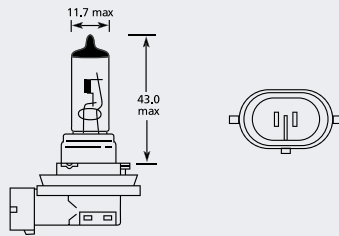

H8 PGJ19-1 Halogen

Part No.	+ Packaging Options	ECE	Volts	Watts	Base	Description / Information	Colour
EB0708	SB SC	H8	12v	35w	PGJ19-1	Ⓔ Marked	□