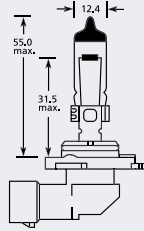

H12 PZ20d Halogen

Part No.	+ Packaging Options	ECE	Volts	Watts	Base	Description / Information	Colour
EB0712	SB	H12	12v	53w	PZ20d	ⓔ Marked	☐