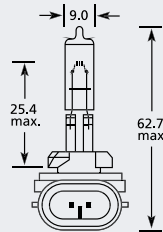

H27W/2 PGJ13 Halogen

Part No.	+ Packaging Options	ECE	Volts	Watts	Base	Description / Information	Colour
EBO881	SB SC	H27w/2	12v	27w	PGJ13	(E) Marked	☐