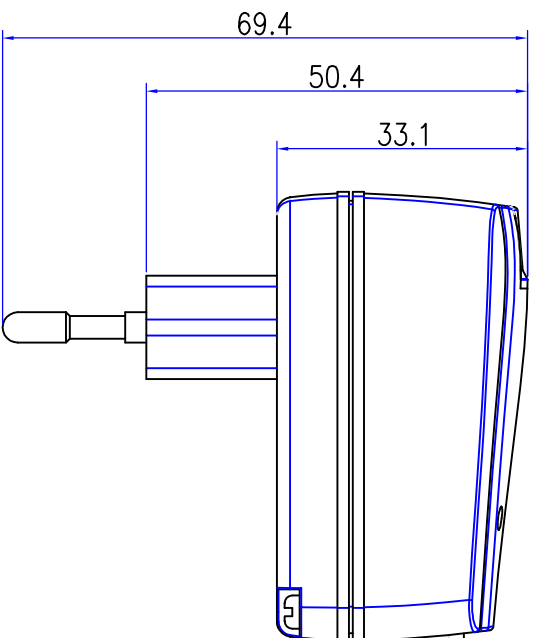

HESTORE.HU

elektronikai alkatrész áruház

EN: This Datasheet is presented by the manufacturer.

Please visit our website for pricing and availability at www.hestore.hu.

CASE & CORD DIMENSION

MODEL	7NU10	SCALE	1:1
File	H/lc/7N05		
DESIGNED BY	鲁超	DATE	
DRAWN BY	鲁超	DATE	
CHECKED BY	柯晓春	DATE	