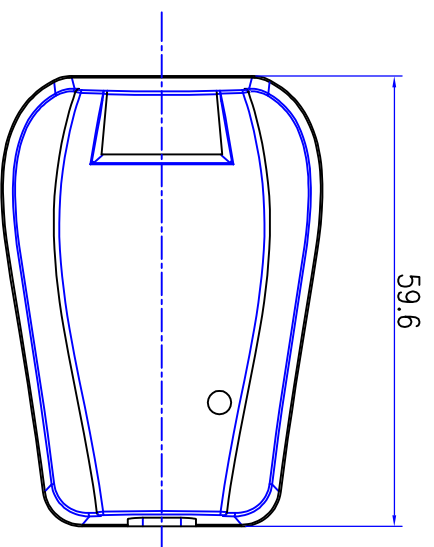

HESTORE.HU

elektronikai alkatrész áruház

EN: This Datasheet is presented by the manufacturer.

Please visit our website for pricing and availability at www.hestore.hu.

CASE & CORD DIMENSION

MODEL	7NU10	SCALE	1:1
File	H/lc/7N05		
DESIGNED BY	鲁超	DATE	
DRAWN BY	鲁超	DATE	
CHECKED BY	柯晓春	DATE	