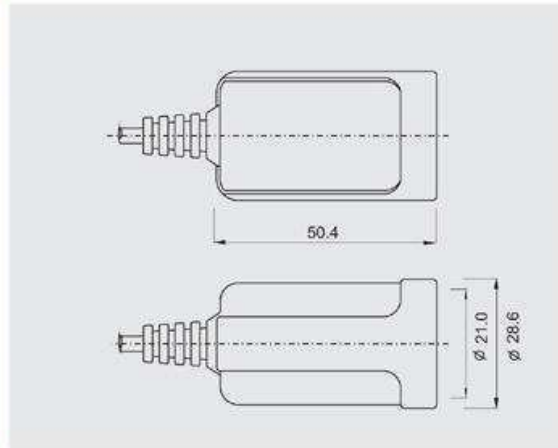

HESTORE.HU

elektronikai alkatrész áruház

EN: This Datasheet is presented by the manufacturer.

Please visit our website for pricing and availability at www.hestore.hu.

A13-26A23A1-J7Z CAR EXTENSION SOCKET WITH PLUG

FEATURES

* RATING : 5A 12V DC

* MATERIAL OF SOCKET

Housing : brass socket molded in PVC.

Inner contact : nickel plated brass.

Contact : nickel plated metal.

* Socket with 200cm cable wire.

* Wire 0.14 / 14 × 2C O.D.= 3.4mm

* With 5A glass tube fuse max.

* MATERIAL OF PLUG

Housing : ABC (UL flame: 94-HB 105 C).

Top contact : nickel plated brass.

Spring contact : nickel plated spring steel.

A13- 2 3 A -

PLUG & SOCKET CODE	FEATURES	WIRE WITH CONNECTER
2 3 A 	CAR EXTENSION SOCKET * 5A 12V DC. * Socket with 200cm cable wire.	J 7 Z * Wire 0.14 / 14 × 2C O.D.= 3.4mm
2 6 A 2 3 A 1 	CAR EXTENSION SOCKET WITH PLUG * 5A 12V DC. * Socket with 200cm cable wire. * With 5A glass tube fuse max.	J 7 Z * Wire 0.14 / 14 × 2C O.D.= 3.4mm
2 6 B 2 3 A 2 	Y-OUTLET ADAPTER * 5A 12V DC. * Socket with 200cm cable wire and lighter plug. * With 5A glass tube fuse max.	J 7 Z * Wire 0.14 / 14 × 2C O.D.= 3.4mm
4 0 A 2 3 A 1 	LIGHTER SOCKET WITH INSULATOR BATTERY CLIPS * 5A 12V DC. * Socket with 50cm wire and battery clip.	A 7 Z * Wire SPT-1 18 AWG

A13- 5 9 A -

PLUG & SOCKET CODE	FEATURES	WIRE WITH CONNECTER
5 9 A 	CAR EXTENSION SOCKET * 3A 12V DC * Lighter socket with 150cm (5ft) wire and 2-pin female connector.	C 5 * Wire 22 AWG