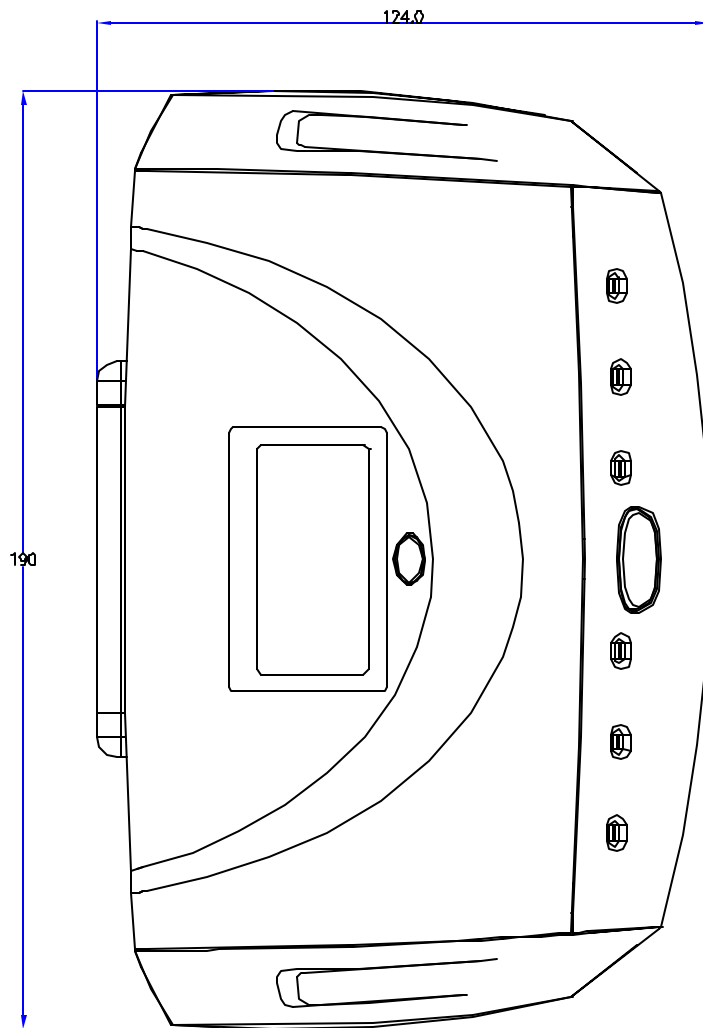

HESTORE.HU

elektronikai alkatrész áruház

EN: This Datasheet is presented by the manufacturer.

Please visit our website for pricing and availability at www.hestore.hu.

CASE & CORD DIMENSION

MODEL	MW6278	SCALE	1:1.5
File	G:\MWDATA\DWG\XF\6278-6		
DESIGNED BY	单健文	DATE	
DRAWN BY	单健文	DATE	
CHECKED BY	王卫东	DATE	