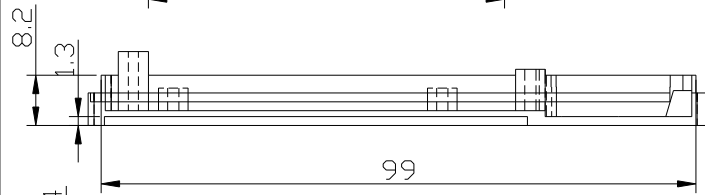

HESTORE.HU

elektronikai alkatrész áruház

EN: This Datasheet is presented by the manufacturer.

Please visit our website for pricing and availability at www.hestore.hu.

Tapa Exterior

Tapa Interior

		Proprietary and confidential of Supertronic		Plano	Formato DIN A4
Dibujado	D.R.	Fecha 2007	Peso (gr) 43	Dimensiones 105x58x18.5	
Revisado	J.R.	Fecha 2008	Escala 1/2	Material ABS	
		Código	Dimensions are in millimeters Tolerance ±0.2mm		
Referencia cliente		Modelo		PP86A	