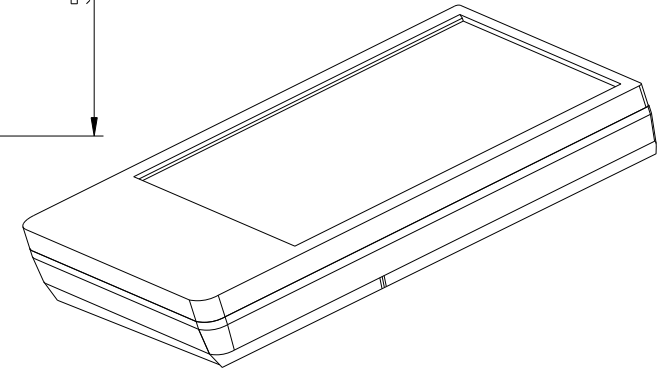

HESTORE.HU

elektronikai alkatrész áruház

EN: This Datasheet is presented by the manufacturer.

Please visit our website for pricing and availability at www.hestore.hu.

Tapa Exterior

Tapa Interior

		Proprietary and confidential of Supertronic		Plano	Formato DIN A4
Dibujado	D.R.	Fecha 2007	Peso (gr) 43	Dimensiones 105x58x18.5	
Revisado	J.R.	Fecha 2008	Escala 1/2	Material ABS	
		Código	Dimensions are in millimeters Tolerance ±0.2mm		
Referencia cliente		Modelo		PP86A	