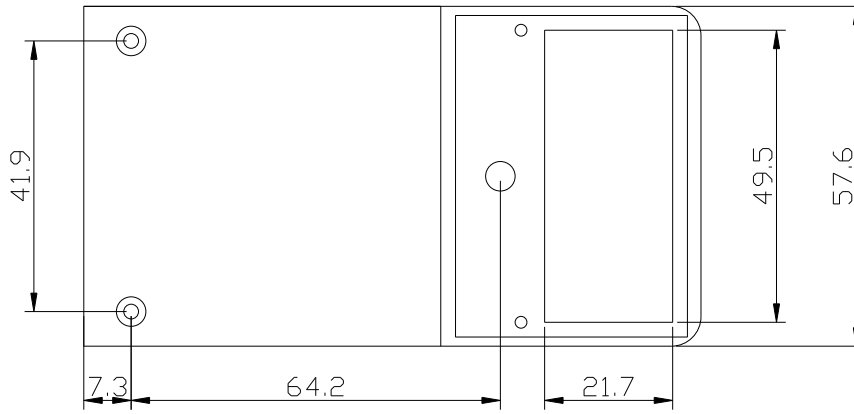

HESTORE.HU

elektronikai alkatrész áruház

EN: This Datasheet is presented by the manufacturer.

Please visit our website for pricing and availability at www.hestore.hu.

Tapa Exterior

Tapa Interior

		Proprietary and confidential of Supertronic		Plano	Formato DIN A4
Dibujado	D.R.	Fecha 2007	Peso (gr) 43	Dimensiones 105x58x18.5	
Revisado	J.R.	Fecha 2008	Escala 1/2	Material ABS	
		Código	Dimensions are in millimeters Tolerance ±0.2mm		
Referencia cliente		Modelo		PP86A	