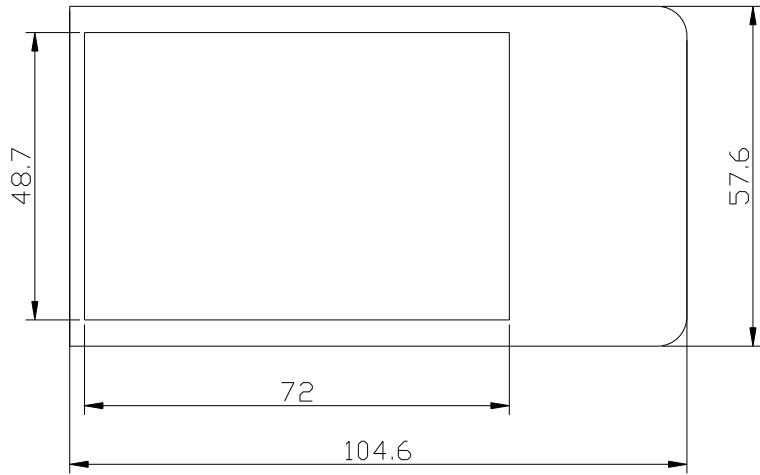

HESTORE.HU

elektronikai alkatrész áruház

EN: This Datasheet is presented by the manufacturer.

Please visit our website for pricing and availability at www.hestore.hu.

Tapa Exterior

Tapa Interior

		Proprietary and confidential of Supertronic		Plano	Formato DIN A4
Dibujado	D.R.	Fecha 2007	Peso (gr) 43	Dimensiones 105x58x18.5	
Revisado	J.R.	Fecha 2008	Escala 1/2	Material ABS	
		Código	Dimensions are in millimeters Tolerance ±0.2mm		
Referencia cliente		Modelo		PP86A	