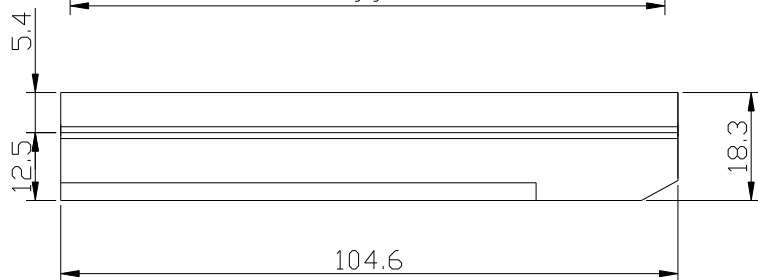

HESTORE.HU

elektronikai alkatrész áruház

EN: This Datasheet is presented by the manufacturer.

Please visit our website for pricing and availability at www.hestore.hu.

Tapa Exterior

Tapa Interior

		Proprietary and confidential of Supertronic		Plano	Formato DIN A4
Dibujado	D.R.	Fecha 2007	Peso (gr) 43	Dimensiones 105x58x18.5	
Revisado	J.R.	Fecha 2008	Escala 1/2	Material ABS	
		Código	Dimensions are in millimeters Tolerance ±0.2mm		
Referencia cliente		Modelo		PP86A	