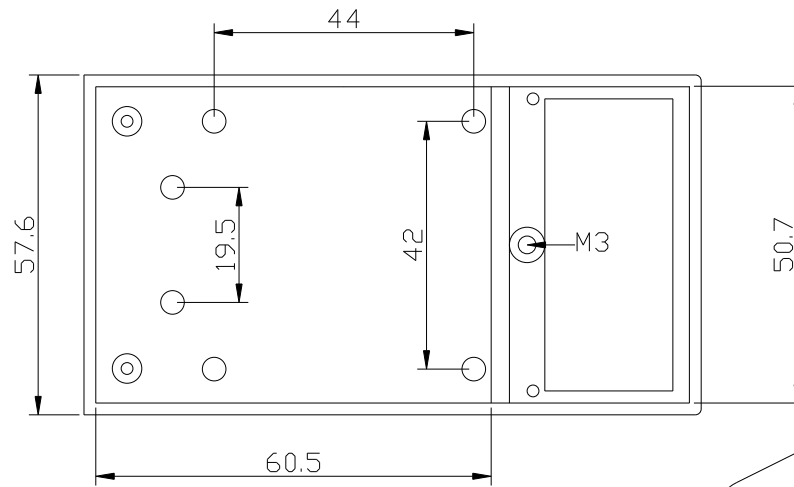

HESTORE.HU

elektronikai alkatrész áruház

EN: This Datasheet is presented by the manufacturer.

Please visit our website for pricing and availability at www.hestore.hu.

Tapa Exterior

Tapa Interior

		Proprietary and confidential of Supertronic		Plano	Formato DIN A4
Dibujado	D.R.	Fecha 2007	Peso (gr) 43	Dimensiones 105x58x18.5	
Revisado	J.R.	Fecha 2008	Escala 1/2	Material ABS	
		Código	Dimensions are in millimeters Tolerance ±0.2mm		
Referencia cliente		Modelo		PP86A	