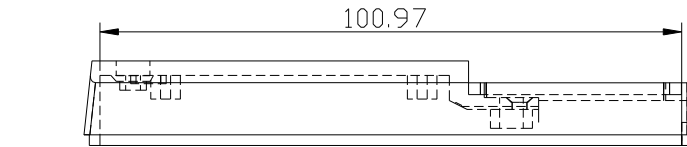

HESTORE.HU

elektronikai alkatrész áruház

EN: This Datasheet is presented by the manufacturer.

Please visit our website for pricing and availability at www.hestore.hu.

Tapa Exterior

Tapa Interior

		Proprietary and confidential of Supertronic		Plano	Formato DIN A4
Dibujado	D.R.	Fecha 2007	Peso (gr) 43	Dimensiones 105x58x18.5	
Revisado	J.R.	Fecha 2008	Escala 1/2	Material ABS	
		Código	Dimensions are in millimeters Tolerance ±0.2mm		
Referencia cliente		Modelo		PP86A	