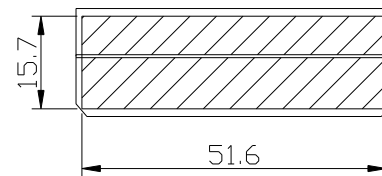

HESTORE.HU

elektronikai alkatrész áruház

EN: This Datasheet is presented by the manufacturer.

Please visit our website for pricing and availability at www.hestore.hu.

Tapa Exterior

Tapa Interior

		Proprietary and confidential of Supertronic		Plano	Formato DIN A4
Dibujado	D.R.	Fecha 2007	Peso (gr) 43	Dimensiones 105x58x18.5	
Revisado	J.R.	Fecha 2008	Escala 1/2	Material ABS	
		Código	Dimensions are in millimeters Tolerance ±0.2mm		
Referencia cliente		Modelo		PP86A	