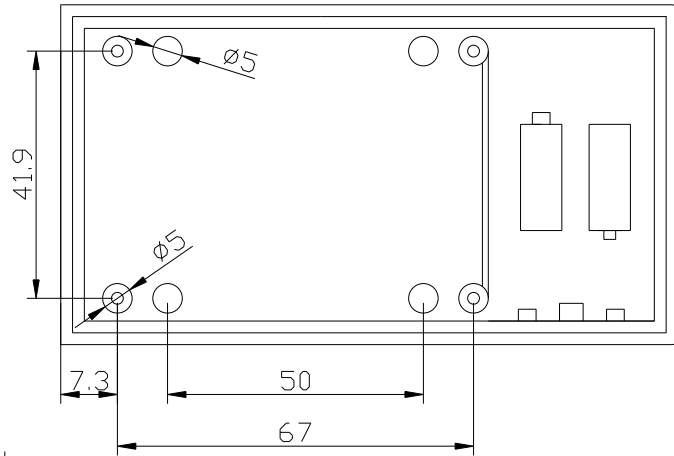

HESTORE.HU

elektronikai alkatrész áruház

EN: This Datasheet is presented by the manufacturer.

Please visit our website for pricing and availability at www.hestore.hu.

Tapa Exterior

Tapa Interior

		Proprietary and confidential of Supertronic		Plano	Formato DIN A4
Dibujado	D.R.	Fecha 2007	Peso (gr) 43	Dimensiones 105x58x18.5	
Revisado	J.R.	Fecha 2008	Escala 1/2	Material ABS	
		Código	Dimensions are in millimeters Tolerance ±0.2mm		
Referencia cliente		Modelo		PP86A	