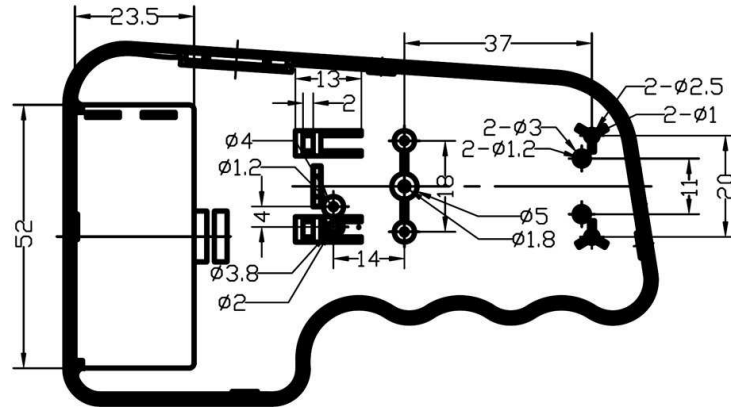

HESTORE.HU

elektronikai alkatrész áruház

EN: This Datasheet is presented by the manufacturer.

Please visit our website for pricing and availability at www.hestore.hu.

CP-21-58D

Colour : grey (shining)
 Material : ABS
 Transparent panel material : PC