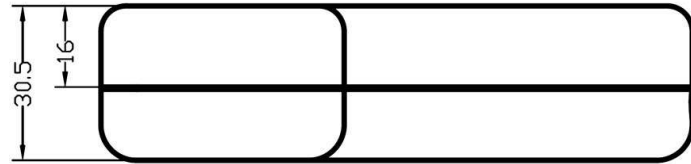

HESTORE.HU

elektronikai alkatrész áruház

EN: This Datasheet is presented by the manufacturer.

Please visit our website for pricing and availability at www.hestore.hu.

CP-21-58D

Colour : grey (shining)
 Material : ABS
 Transparent panel material : PC