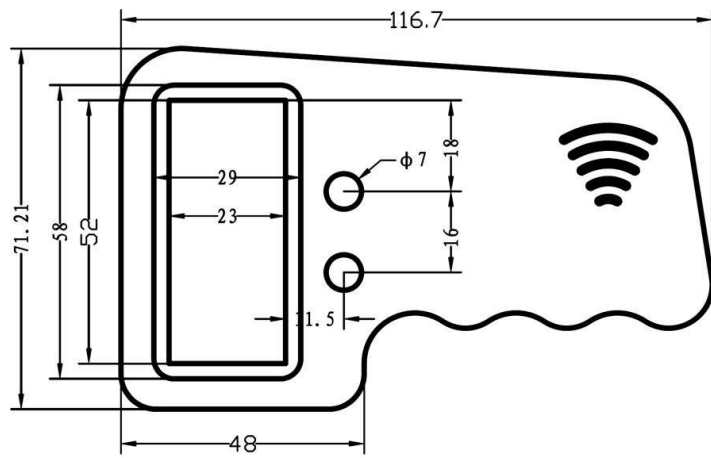

HESTORE.HU

elektronikai alkatrész áruház

EN: This Datasheet is presented by the manufacturer.

Please visit our website for pricing and availability at www.hestore.hu.

CP-21-58D

Colour : grey (shining)
 Material : ABS
 Transparent panel material : PC