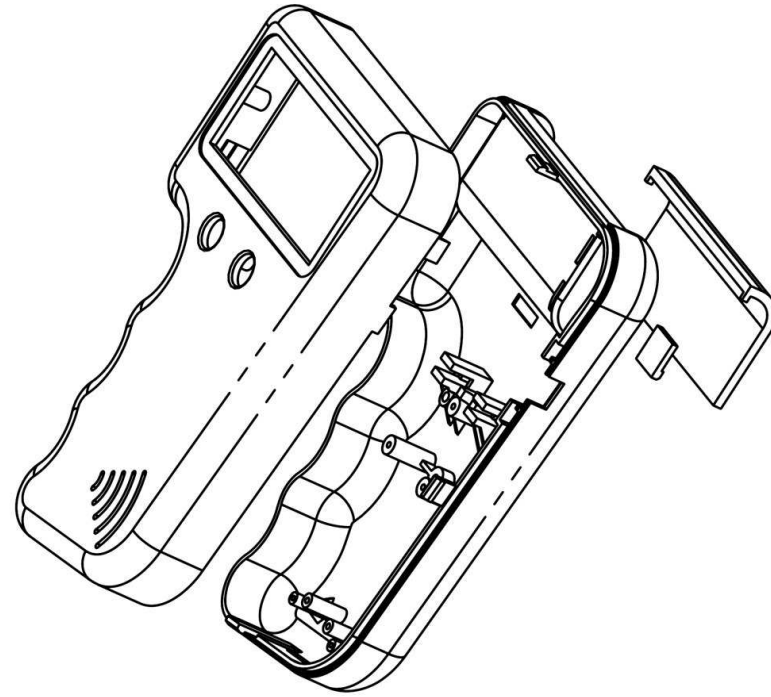

HESTORE.HU

elektronikai alkatrész áruház

EN: This Datasheet is presented by the manufacturer.

Please visit our website for pricing and availability at www.hestore.hu.

CP-21-58D

Colour : grey (shining)
 Material : ABS
 Transparent panel material : PC