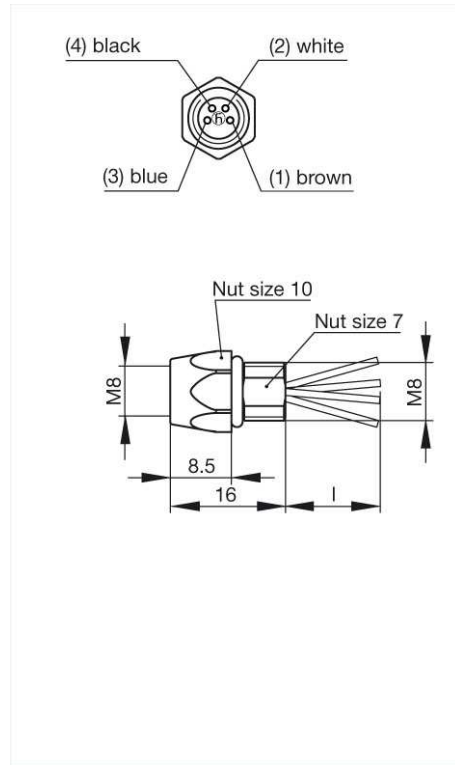

HIRSCHMANN

A BELDEN BRAND

Industrial Connecting Solutions:Archive - Industrial Connectors:Circular connectors E-series M8 (Archive):with screw locking:Appliance socket and appliance connector for front panel mounting:ELKE 4408 V FM 8 05

<http://www.e-catalog.beldensolutions.com/link/57078-24228-62529-24238-24243-24248-37242/en/conf/uistate>

Picture

Drawing

Belden Deutschland GmbH

Im Gewerbepark 2
58579 Schalksmühle
Germany
Phone: +49 7127/14-1806
E-Mail: icos-sales@belden.com

The information published in the websites has been compiled as carefully as possible. It is subject to alteration without notice in technical as well as in price-related/commercial respect. The complete information and data were available on user documentation. Mandatory information can only be obtained by a concrete query.