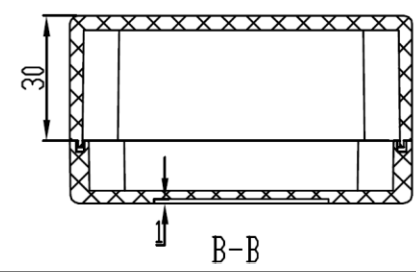

HESTORE.HU

elektronikai alkatrész áruház

EN: This Datasheet is presented by the manufacturer.

Please visit our website for pricing and availability at www.hestore.hu.

CP-11-15

Colour : grey (shining)
 Material : ABS