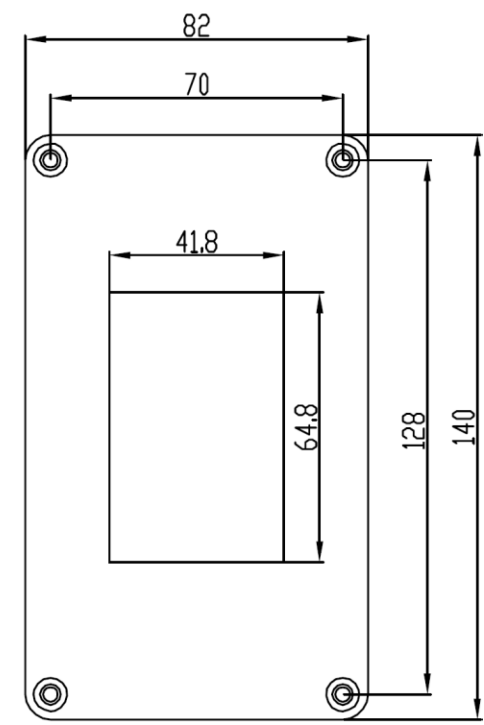

HESTORE.HU

elektronikai alkatrész áruház

EN: This Datasheet is presented by the manufacturer.

Please visit our website for pricing and availability at www.hestore.hu.

CP-11-15

Colour : grey (shining)
 Material : ABS