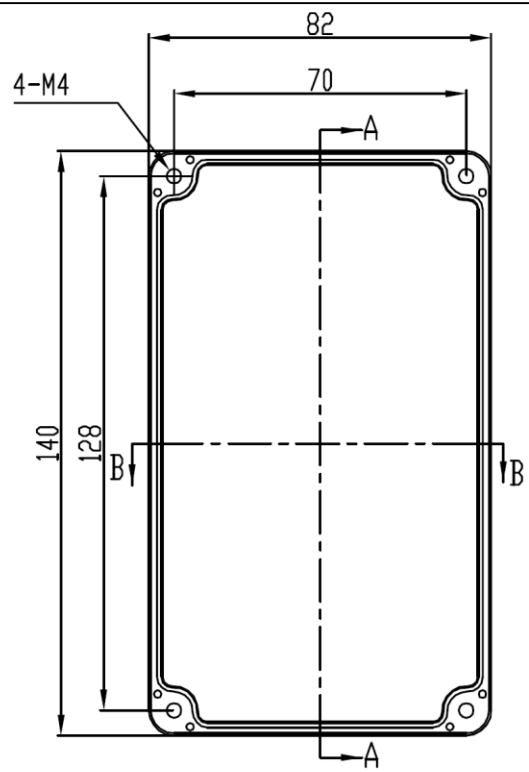

HESTORE.HU

elektronikai alkatrész áruház

EN: This Datasheet is presented by the manufacturer.

Please visit our website for pricing and availability at www.hestore.hu.

CP-11-15

Colour : grey (shining)
 Material : ABS