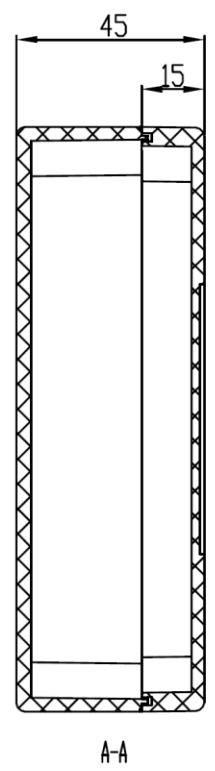

HESTORE.HU

elektronikai alkatrész áruház

EN: This Datasheet is presented by the manufacturer.

Please visit our website for pricing and availability at www.hestore.hu.

CP-11-15

Colour : grey (shining)
 Material : ABS