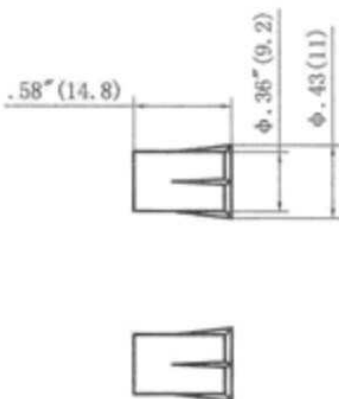

SIZE: 3/8" x 9/16" Mini - 10

GAP: 1/2" to 1"

#22 AWG

12" leads std. Longer leads available.

- Ideal for tight fit windows
- Good for thin door frames
- Excellent for security screens
- Long leads available
- Shorter than all stubby contacts
- Versatile
- White or Brown

Product Specifications

Magnet Assembly

Contact Assembly

Ordering Information

Size	Closed Loop 1/2" Gap	Closed Loop 3/4" Gap	Closed Loop 1" Gap
Mini- 3/8"	Mini-10	Mini-10 w/ STB-10 Mag	Mini-10 WG