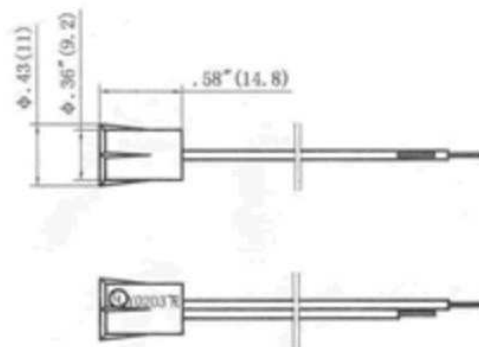

SIZE: 3/8" x 9/16" Mini - 10

GAP: 1/2" to 1"

#22 AWG

12" leads std. Longer leads available.

- Ideal for tight fit windows
- Good for thin door frames
- Excellent for security screens
- Long leads available
- Shorter than all stubby contacts
- Versatile
- White or Brown

Product Specifications

Magnet Assembly

Contact Assembly

Ordering Information

Size	Closed Loop 1/2" Gap	Closed Loop 3/4" Gap	Closed Loop 1" Gap
Mini- 3/8"	Mini-10	Mini-10 w/ STB-10 Mag	Mini-10 WG